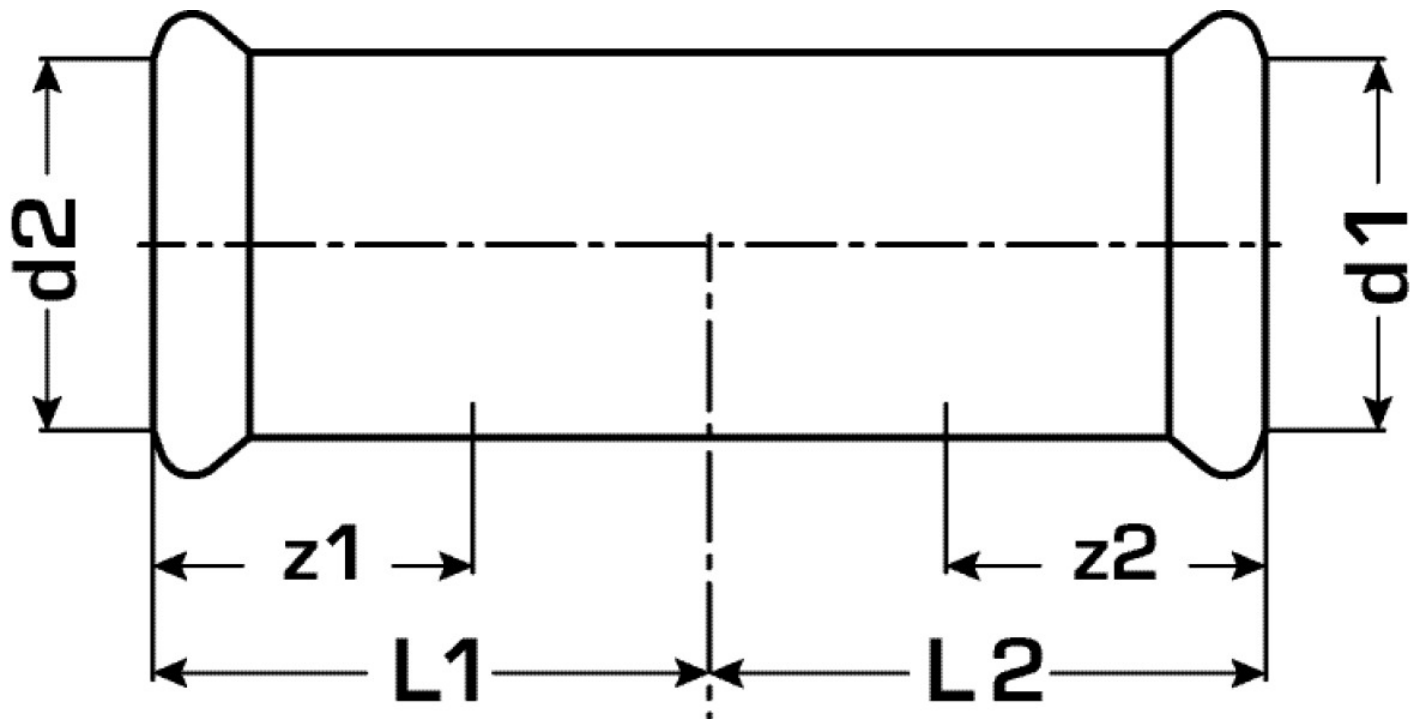

COPPER FIX

COF415 COPPERFIX copper press-fit repair coupling 35

52605FF0

Areas of application

Press-fit repair coupling straight made of copper, incl. EPDM sealing components, "leak before pressed"

Press contour: M

Approvals:

Specifications

Article information

port 1	Pressmuffe
port 2	Pressmuffe
execution	1-part
design	gerade
press contour	M

Product information

VPE1	5,00 SA1
VPE2	25,00 KT1
weight	0,166 KGM
text	COPPERFIX copper press-fit repair coupling
INTRNR	74122000
main material group	COPPERFIX
material group	KUPFER pressfittings
code	COF415

Art. No	label	d1 mm	d2 mm	L1 mm	L2 mm	z1 mm	z2 mm
52605FF0	35	35	35	50	50	25	25