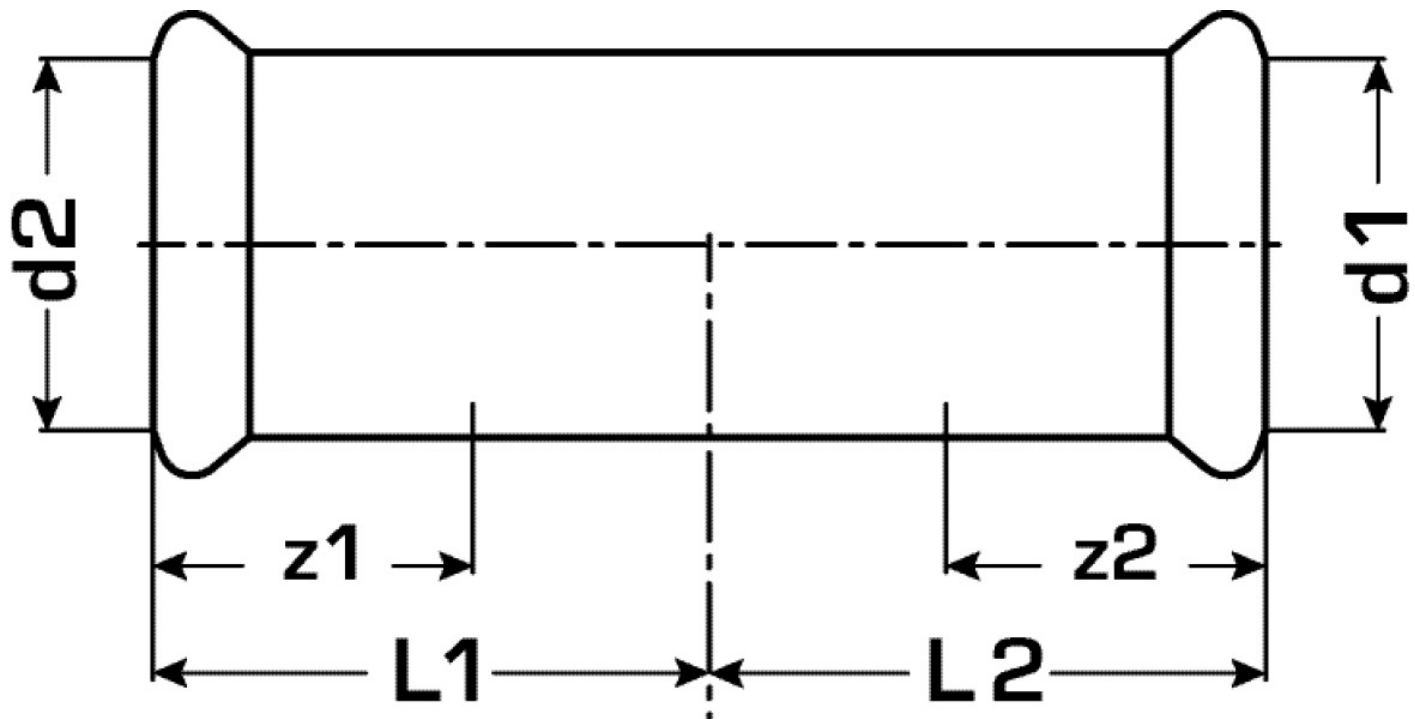

COPPER FIX

COF415 COPPERFIX copper press-fit repair coupling 42

52605GG0

Areas of application

Press-fit repair coupling straight made of copper, incl. EPDM sealing components, "leak before pressed"

Press contour: M

Approvals:

Specifications

Article information

port 1	Pressmuffe
port 2	Pressmuffe
execution	1-part
design	gerade
press contour	M

Product information

VPE1	1,00 SA1
VPE2	10,00 KT1
weight	0,247 KGM
text	COPPERFIX copper press-fit repair coupling
INTRNR	74122000
main material group	COPPERFIX
material group	KUPFER pressfittings
code	COF415

Art. No	label	d1 mm	d2 mm	L1 mm	L2 mm	z1 mm	z2 mm
52605GG0	42	42	42	60	60	30	30