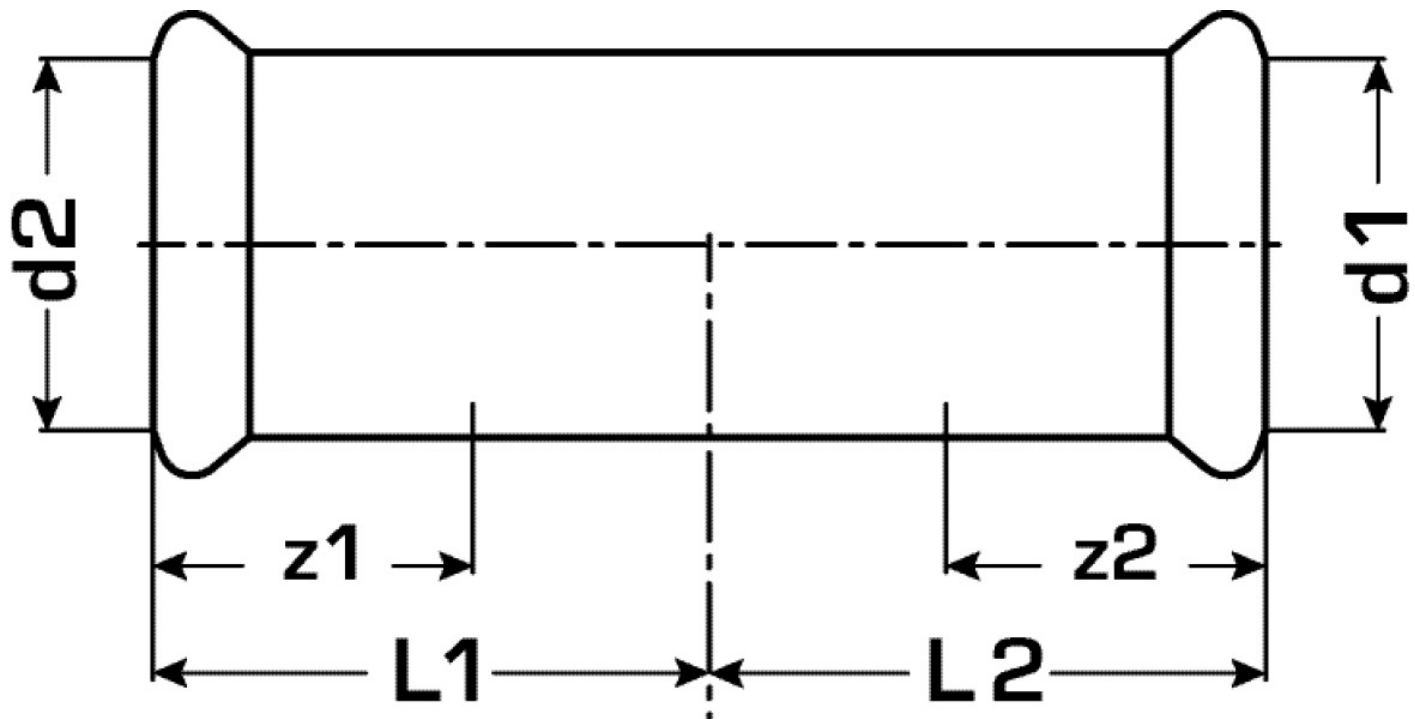

COPPER FIX

COF415 COPPERFIX copper press-fit repair coupling 66,7

52605110

Areas of application

Press-fit repair coupling straight made of copper, incl. EPDM sealing components, "leak before pressed"

Press contour: M

Approvals:

Specifications

Article information

| | |
|---------------|------------|
| port 1 | Pressmuffe |
| port 2 | Pressmuffe |
| execution | 1-part |
| design | gerade |
| press contour | M |

Product information

| | |
|---------------------|--|
| VPE1 | 1,00 SA1 |
| VPE2 | 4,00 KT1 |
| weight | 0,850 KGM |
| text | COPPERFIX copper press-fit repair coupling |
| INTRNR | 74122000 |
| main material group | COPPERFIX |
| material group | KUPFER pressfittings |
| code | COF415 |

| Art. No | label | d1 mm | d2 mm | L1 mm | L2 mm | z1 mm | z2 mm |
|----------|-------|-------|-------|-------|-------|-------|-------|
| 52605110 | 66,7 | 66,7 | 66,7 | 55 | 55 | 50 | 50 |