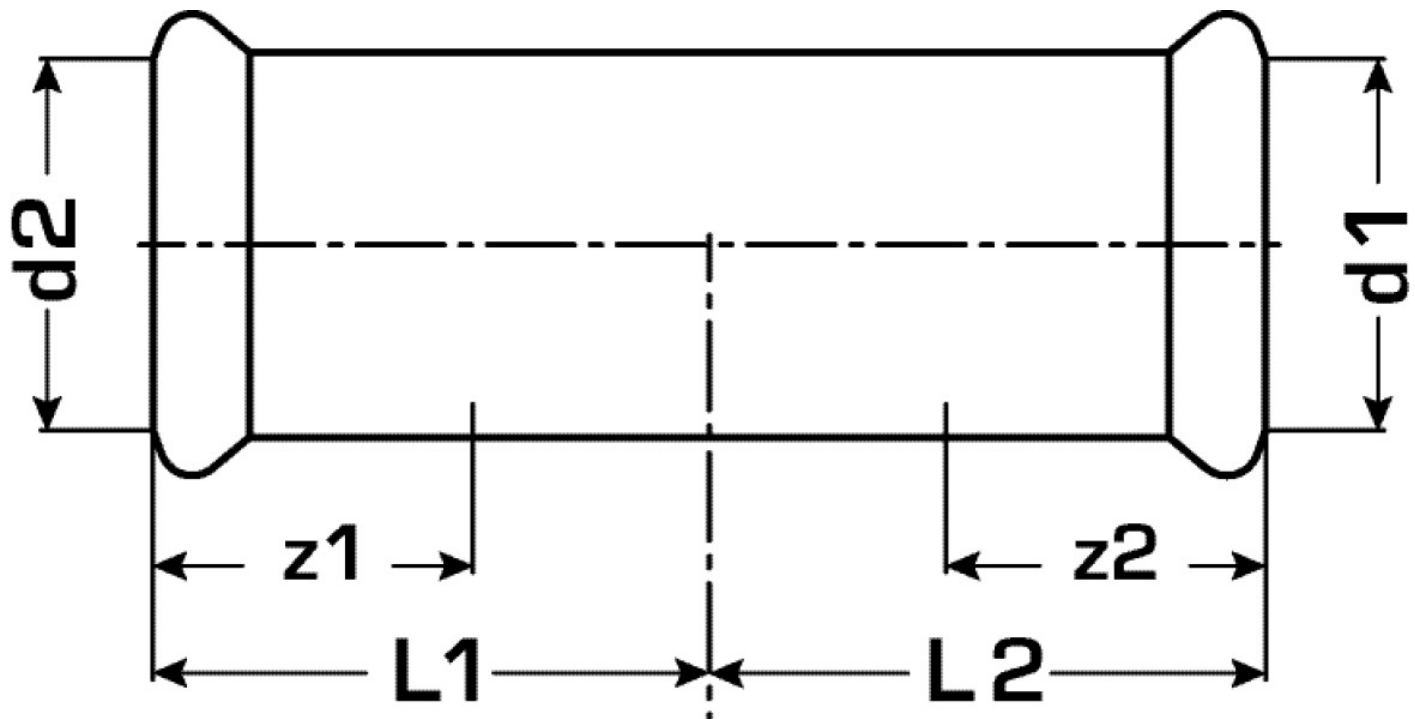

COPPER FIX

COF415 COPPERFIX copper press-fit repair coupling 88,9

52605KK0

Areas of application

Press-fit repair coupling straight made of copper, incl. EPDM sealing components, "leak before pressed"

Press contour: M

Approvals:

Specifications

Article information

port 1	Pressmuffe
port 2	Pressmuffe
execution	1-part
design	gerade
press contour	M

Product information

VPE1	1,00 SA1
VPE2	14,00 KT1
weight	0,880 KGM
text	COPPERFIX copper press-fit repair coupling
INTRNR	74122000
main material group	COPPERFIX
material group	KUPFER pressfittings
code	COF415

Art. No	label	d1 mm	d2 mm	L1 mm	L2 mm	z1 mm	z2 mm
52605KK0	88,9	88,9	88,9	66	66	50	50