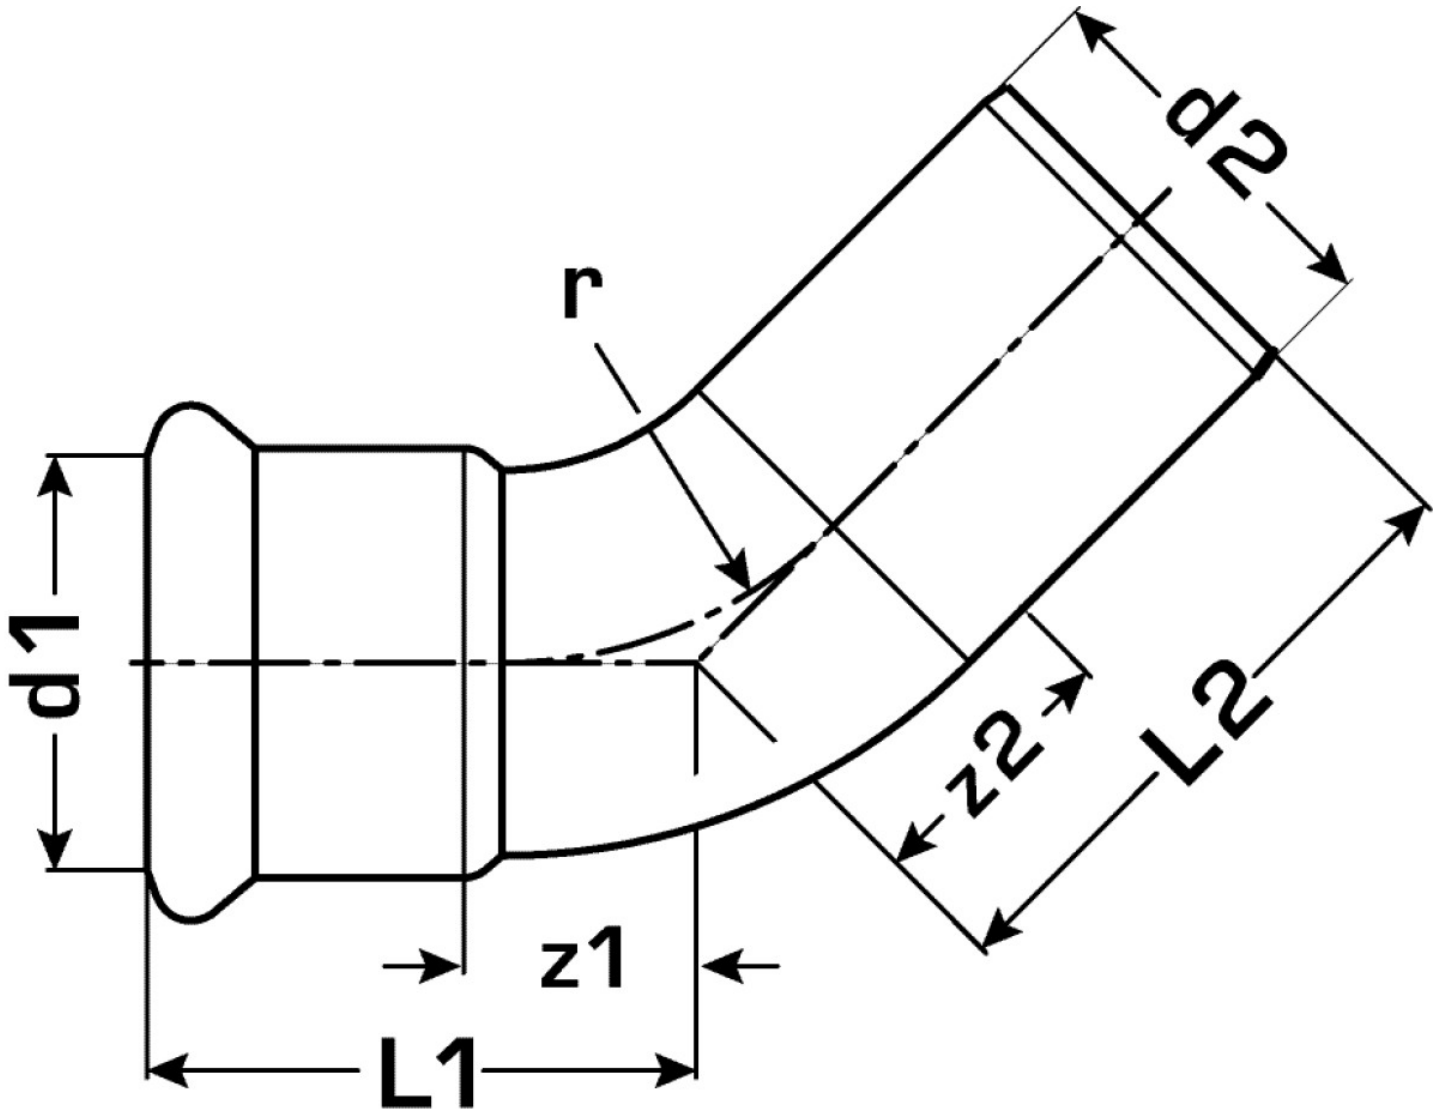

COPPER FIX

COF426 COPPERFIX copper press-elbow 45° male/female 15

52621BB0

Areas of application

Press-elbow 45°, female/male, made of copper, incl. EPDM sealing components, "leak before pressed"

Press contour: M

Approvals:

Specifications

Article information

| | |
|---------------|------------|
| port 1 | Pressmuffe |
| port 2 | Pressmuffe |
| execution | 1-part |
| design | Bogen |
| angle | 45 ° |
| press contour | M |

Product information

| | |
|---------------------|--|
| VPE1 | 10,00 SA1 |
| VPE2 | 200,00 KT1 |
| weight | 0,038 KGM |
| text | COPPERFIX copper press-elbow 45° male/female |
| INTRNR | 74122000 |
| main material group | COPPERFIX |
| material group | KUPFER pressfittings |
| code | COF426 |

| Art. No | label | d1 mm | d2 mm | L1 mm | L2 mm | z1 mm | z2 mm |
|----------|-------|-------|-------|-------|-------|-------|-------|
| 52621BB0 | 15 | 15 | 15 | 28 | 37 | 8 | 17 |