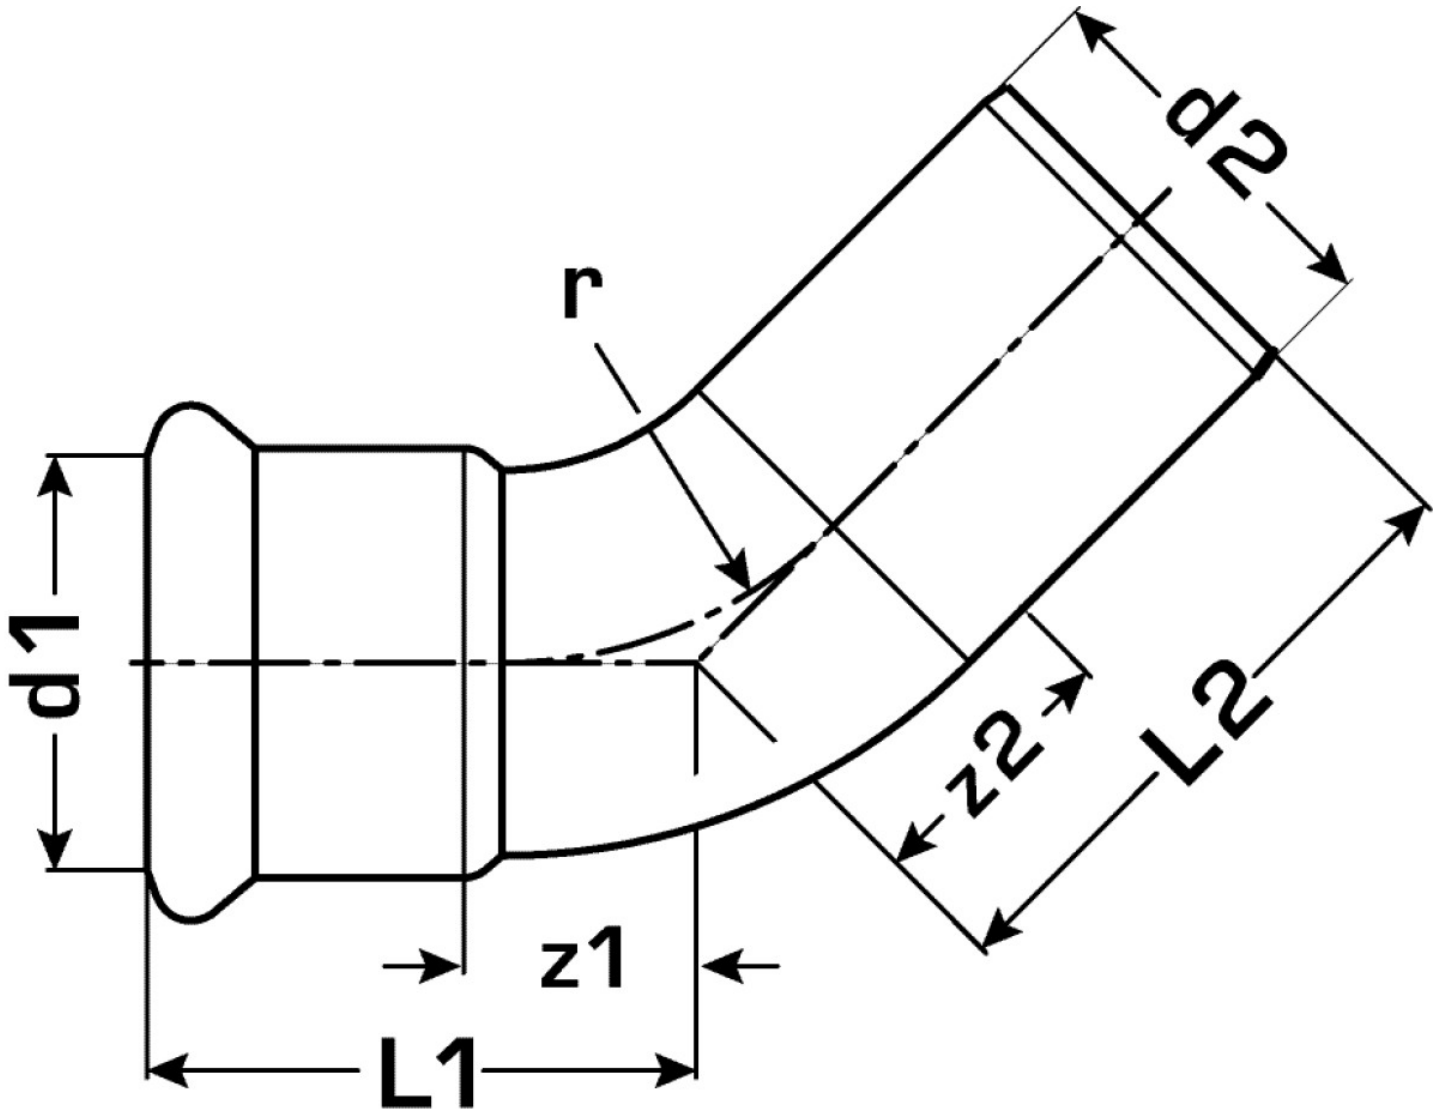

COPPER FIX

COF426 COPPERFIX copper press-elbow 45°
male/female 22

52621DD0

Areas of application

Press-elbow 45°, female/male, made of copper, incl. EPDM sealing components, "leak before pressed"

Press contour: M

Approvals:

Specifications

Article information

port 1	Pressmuffe
port 2	Pressmuffe
execution	1-part
design	Bogen
angle	45 °
press contour	M

Product information

VPE1	10,00 SA1
VPE2	100,00 KT1
weight	0,065 KGM
text	COPPERFIX copper press-elbow 45° male/female
INTRNR	74122000
main material group	COPPERFIX
material group	KUPFER pressfittings
code	COF426

Art. No	label	d1 mm	d2 mm	L1 mm	L2 mm	z1 mm	z2 mm
52621DD0	22	22	22	32	44	11	23