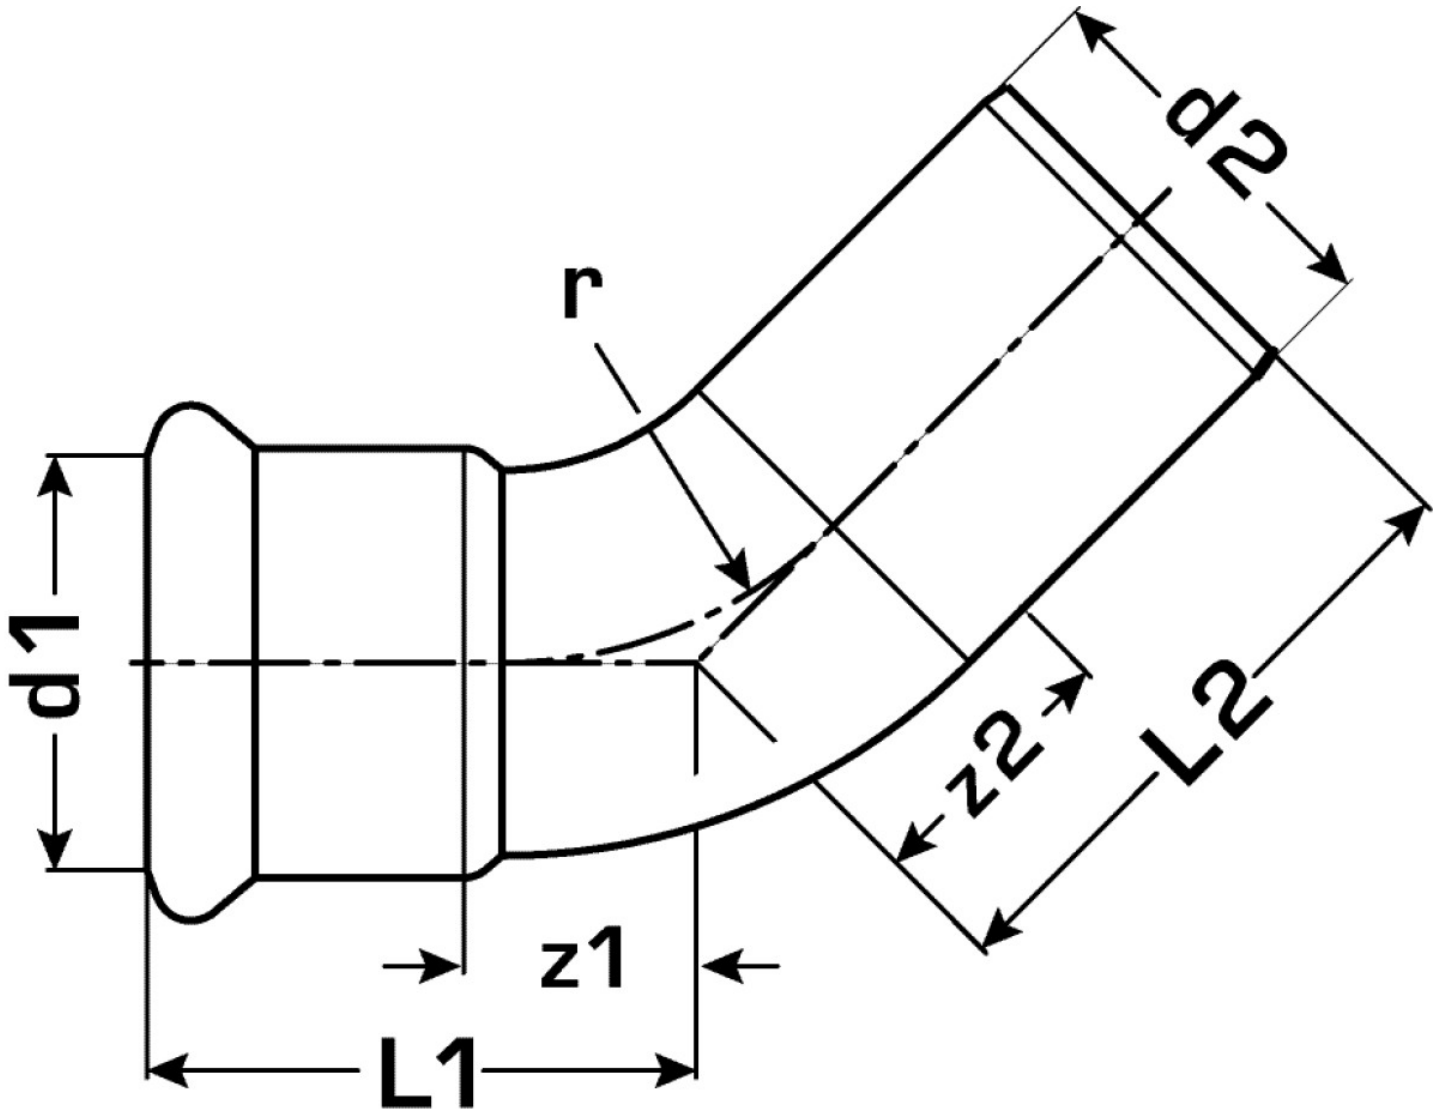

## Areas of application

Press-elbow 45°, female/male, made of copper, incl. EPDM sealing components, "leak before pressed"

Press contour: M

Art. No	label	d1 mm	d2 mm	L1 mm	L2 mm	z1 mm	z2 mm
52621EE0	28	28	28	37	47	14	24