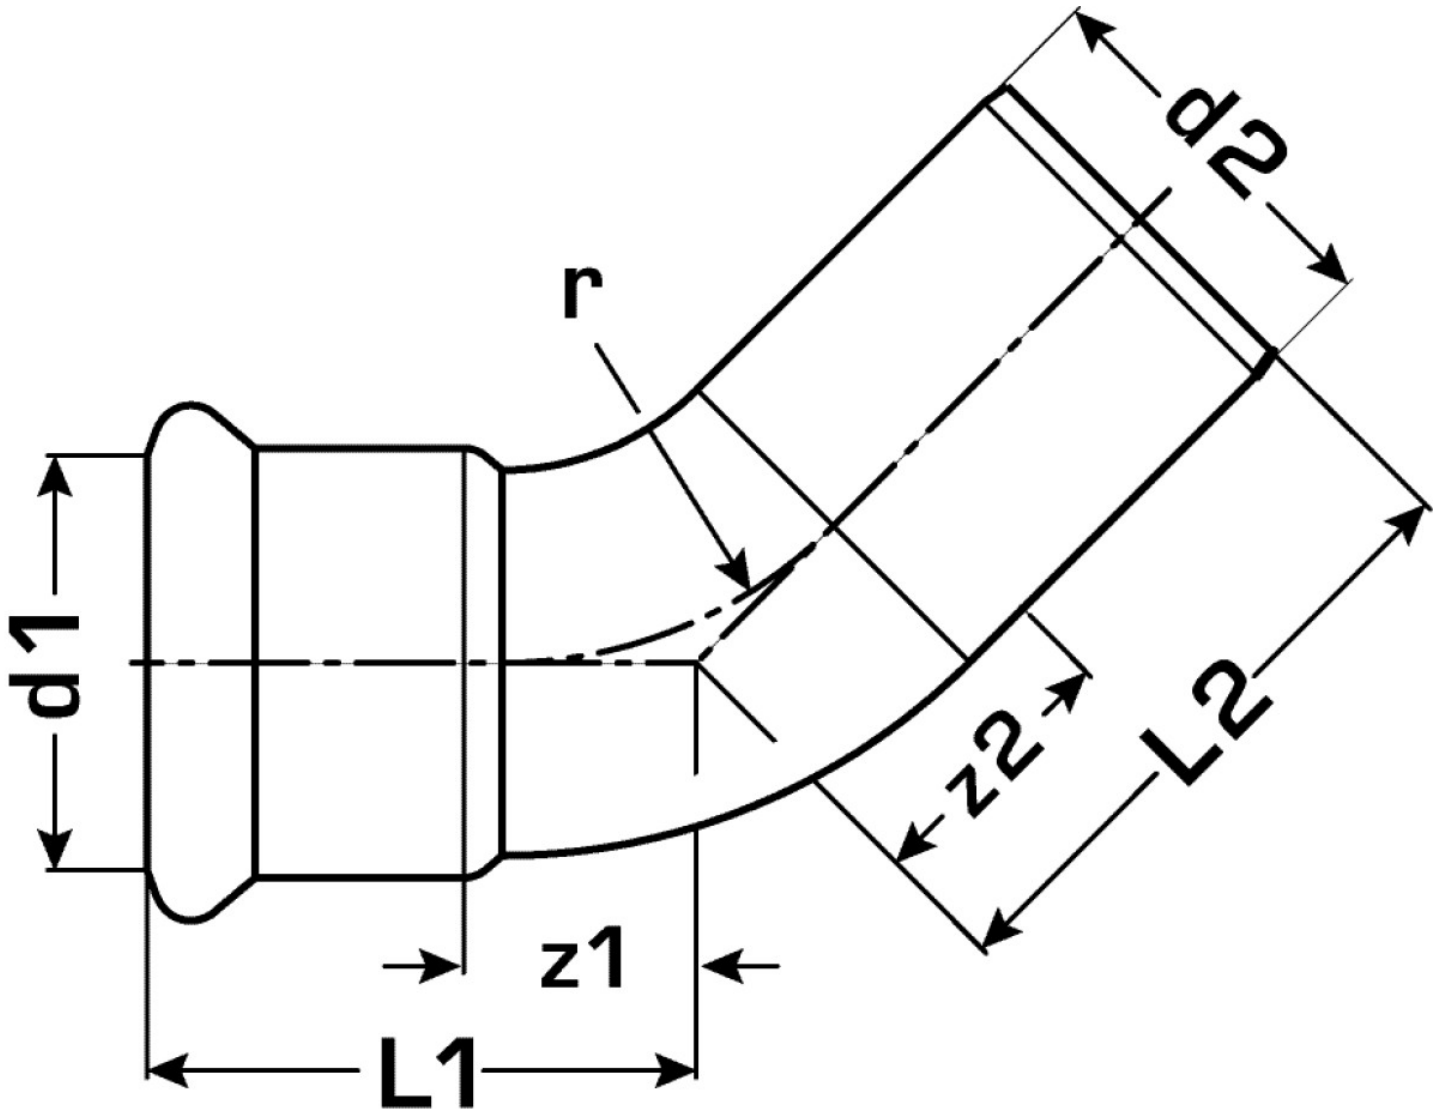

Art. No	label	d1 mm	d2 mm	L1 mm	L2 mm	z1 mm	z2 mm
52621FF0	35	35	35	43	58	17	32