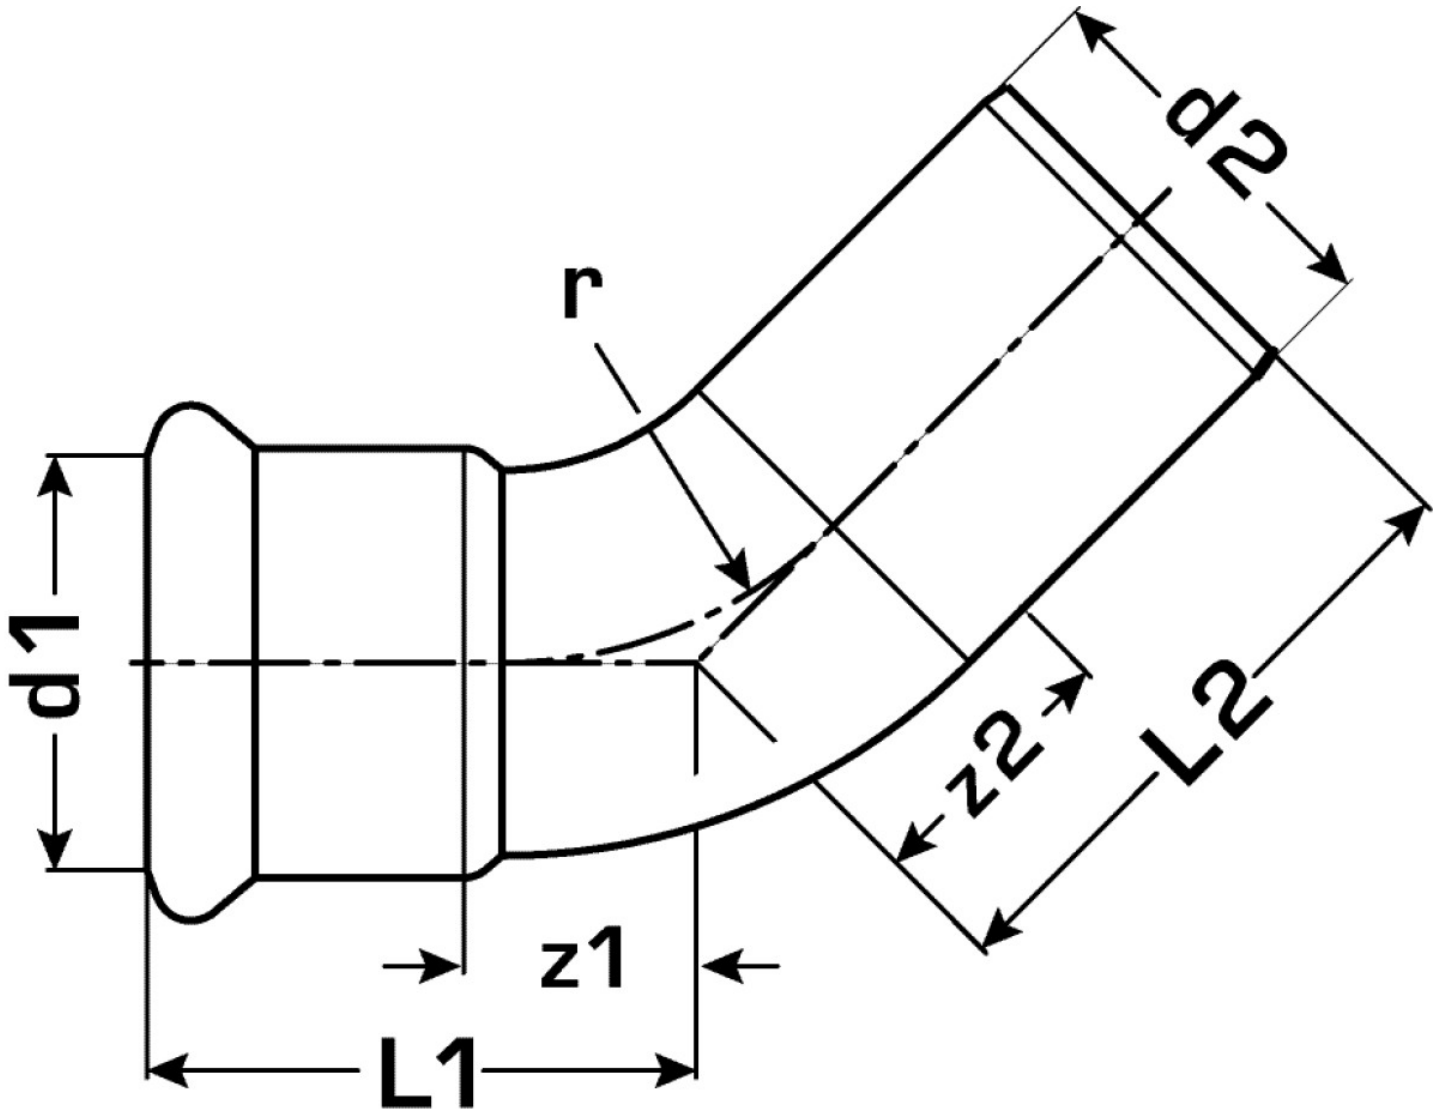

## Areas of application

Press-elbow 45°, female/male, made of copper, incl. EPDM sealing components, "leak before pressed"

Press contour: M

Art. No	label	d1 mm	d2 mm	L1 mm	L2 mm	z1 mm	z2 mm
52621HH0	54	54	54	62	82	27	47