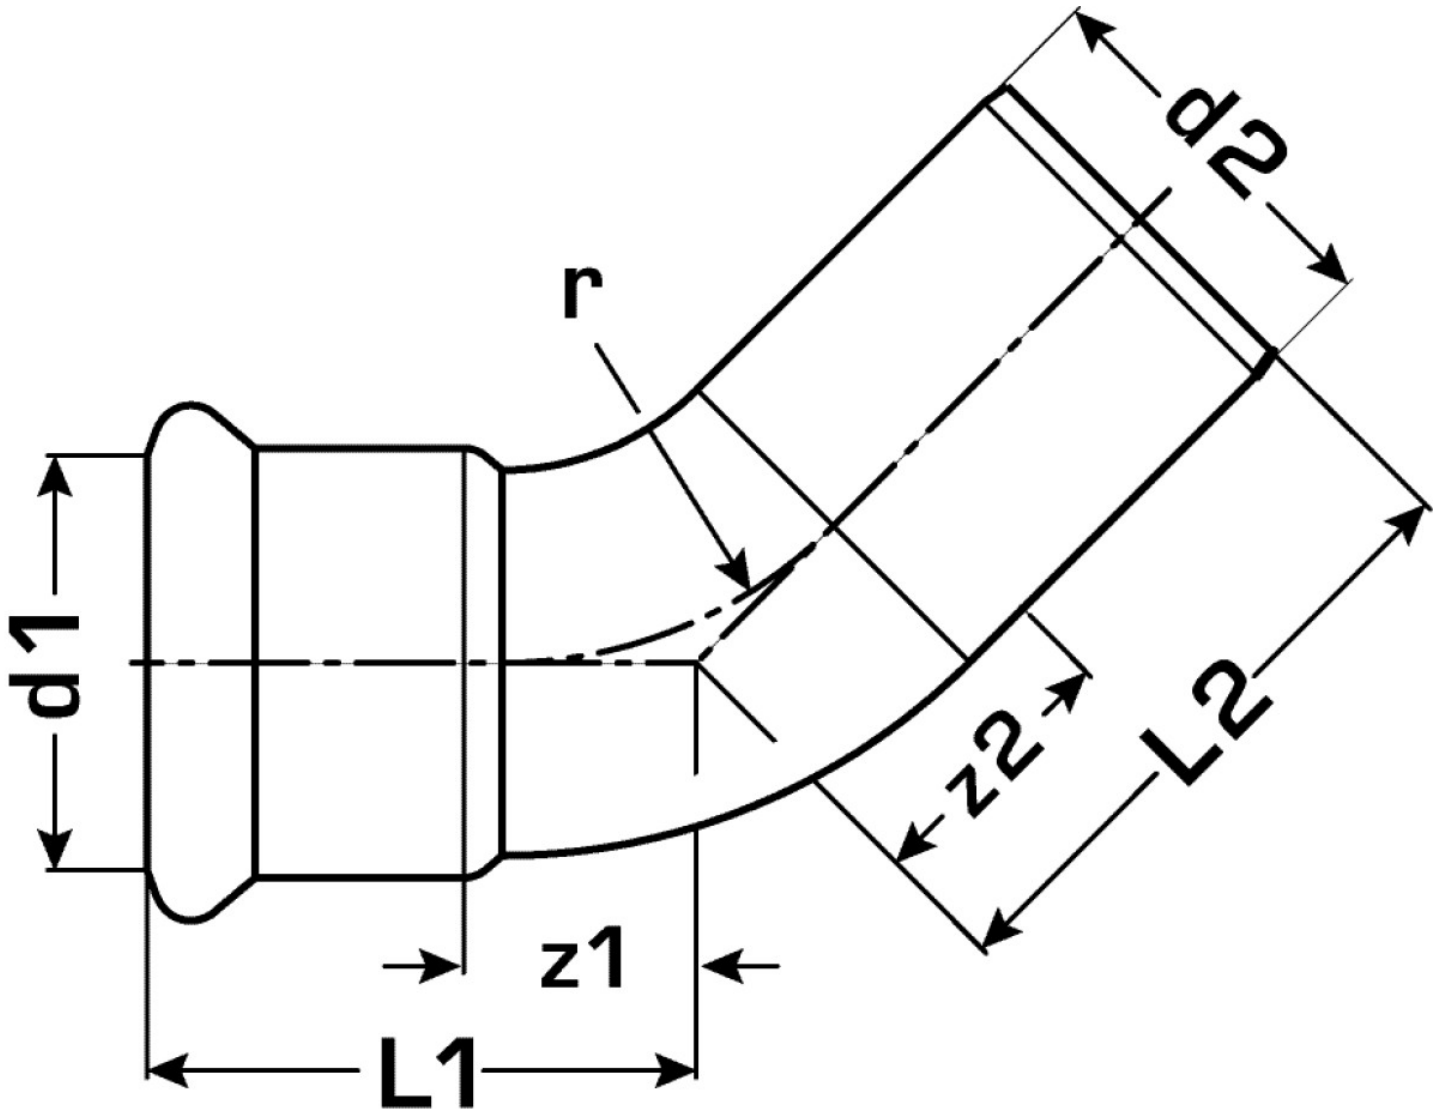

## Areas of application

Press-elbow 45°, female/male, made of copper, incl. EPDM sealing components, "leak before pressed"

Press contour: M

Art. No	label	d1 mm	d2 mm	L1 mm	L2 mm	z1 mm	z2 mm
52621110	66,7	66,7	66,7	85	88	35	38