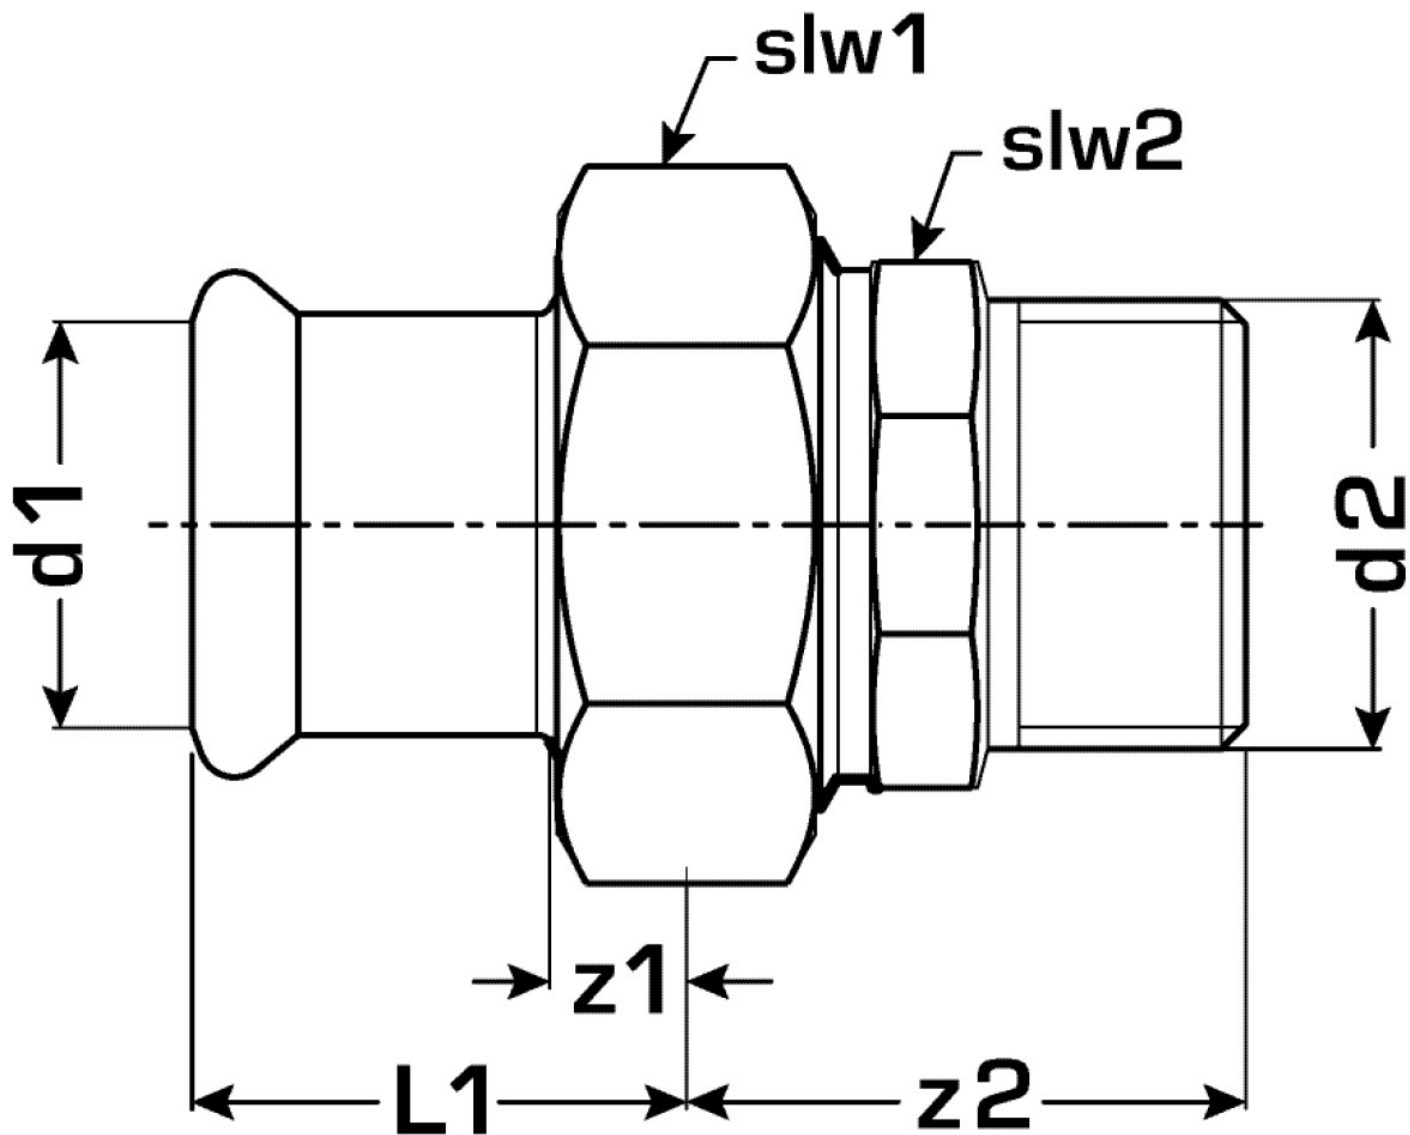

## Areas of application

Press-union with male thread conforming to EN 10226-1 made of red brass, incl. EPDM sealing components, "leak before pressed"

Press contour: M

Art. No	label	d2	d1 mm	L1 mm	L2 mm	z1 mm	z2 mm	slw1 mm	slw2 mm
52741D04	22x3/4"	3/4 Zoll (20)	22	36	38	15	28	36	32