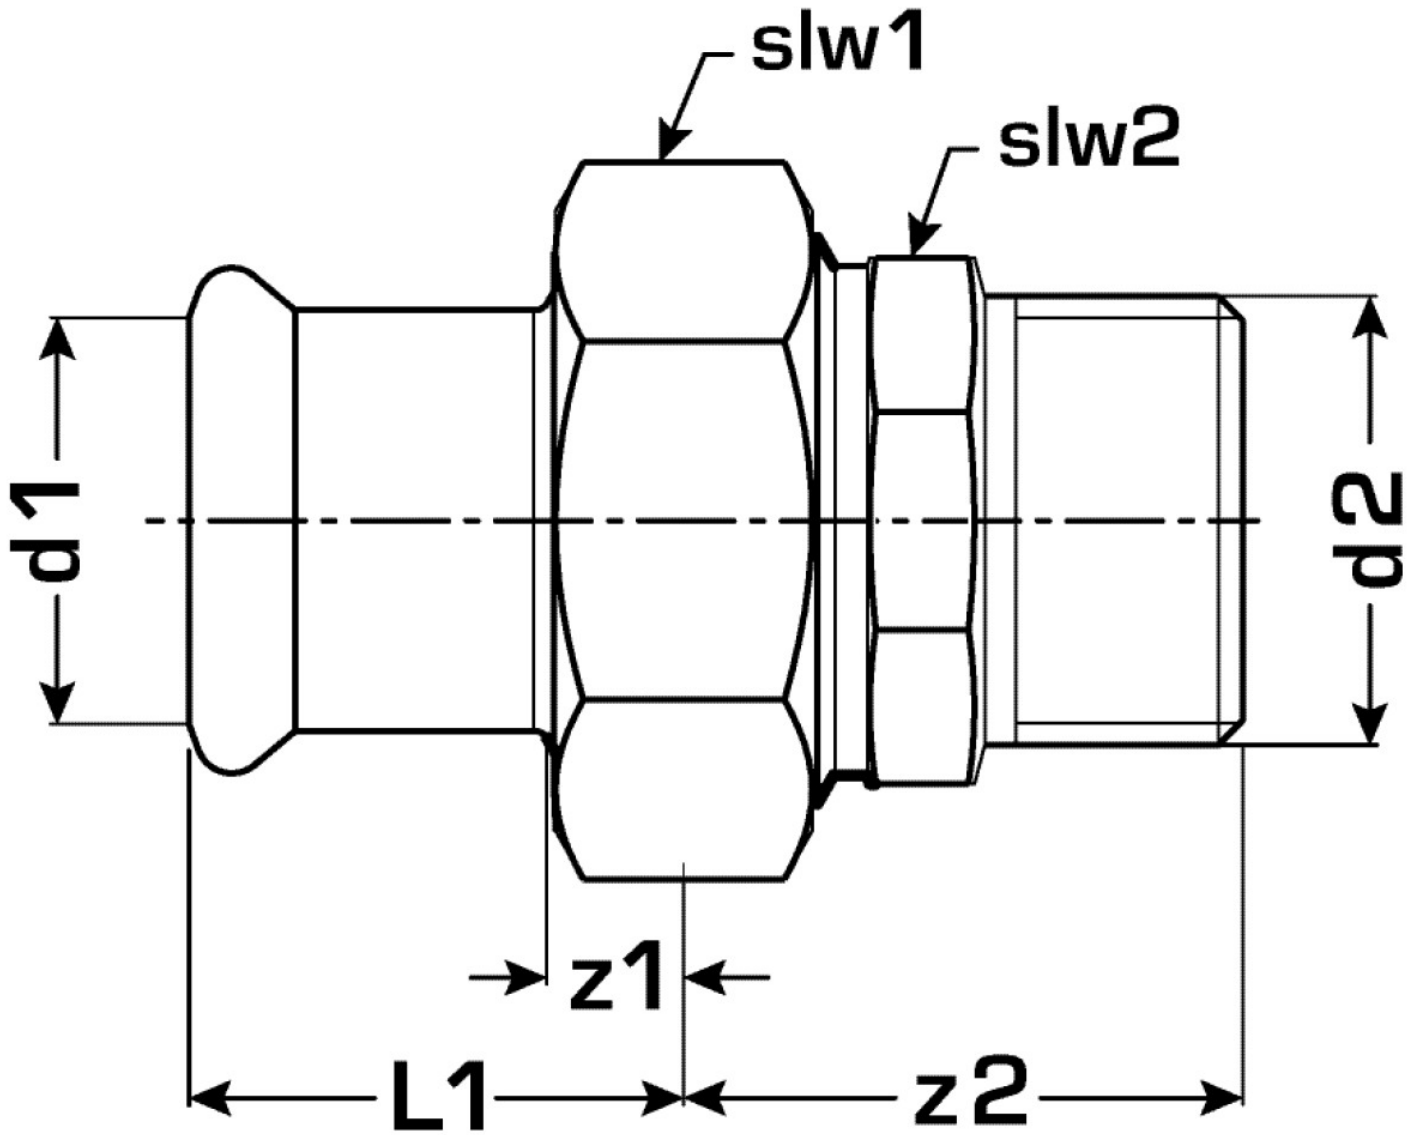

COPPER FIX

COF451 COPPERFIX copper press-fit union
male 42x6/4"

52741G07

Areas of application

Press-union with male thread conforming to EN 10226-1 made of red brass, incl. EPDM sealing components, "leak before pressed"

Press contour: M

Approvals:

Specifications

Article information

port 1	Pressmuffe
port 2	Außengewinde konisch BSPT-R (ISO 7-1 / EN 10226-1)
execution	1-part
design	gerade
press contour	M

Product information

VPE1	1,00 SA1
VPE2	10,00 KT1
weight	0,625 KGM
text	COPPERFIX copper press-fit union male
INTRNR	74122000
main material group	COPPERFIX
material group	KUPFER pressfittings
code	COF451

Art. No	label	d2	d1 mm	L1 mm	L2 mm	z1 mm	z2 mm	slw1 mm	slw2 mm
52741G07	42x6/4"	1 1/2"	42	44	44	14	31	58	51