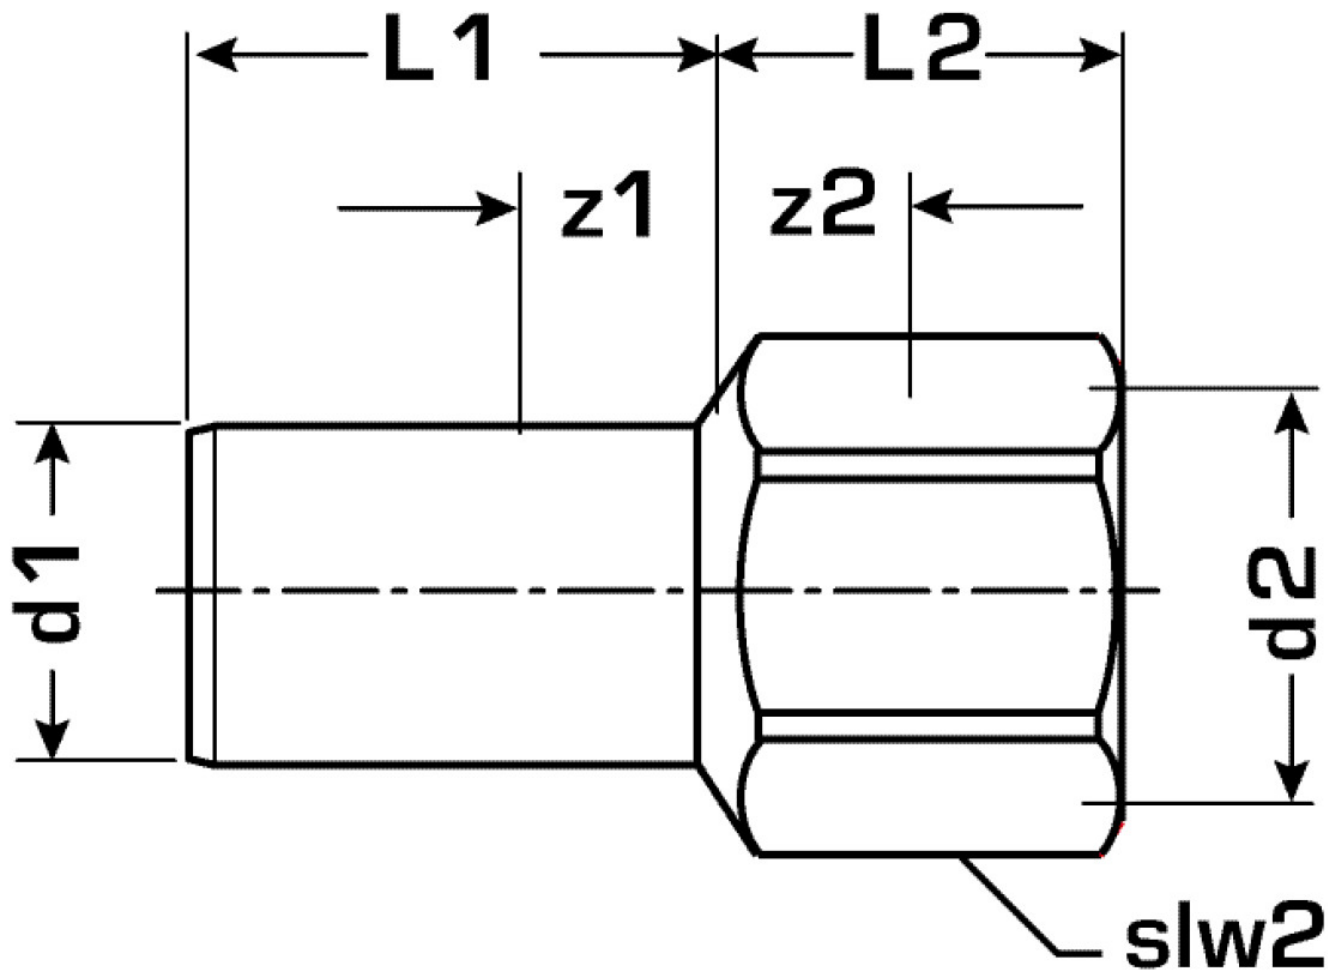

COPPER FIX

COF454 COPPERFIX copper press straight connector female 18x1/2"

52705C02

Areas of application

Straight connector with female thread conforming to EN 10226-1 made of red brass with pipe dimension

Approvals:

Specifications

Article information

port 1	Zapfen/Rohrende
port 2	Innengewinde zylindrisch BSPT-Rp (ISO 7-1 / EN 10226-1)
execution	1-part
design	gerade

Product information

VPE1	10,00 SA1
VPE2	150,00 KT1
weight	0,047 KGM
text	COPPERFIX copper press straight connector female
INTRNR	74122000
main material group	COPPERFIX
material group	KUPFER pressfittings
code	COF454

Art. No	label	d2	d1 mm	L1 mm	L2 mm	z1 mm	z2 mm	slw2 mm
52705C02	18x1/2"	1/2" (15)	18	30	17	10	3	22