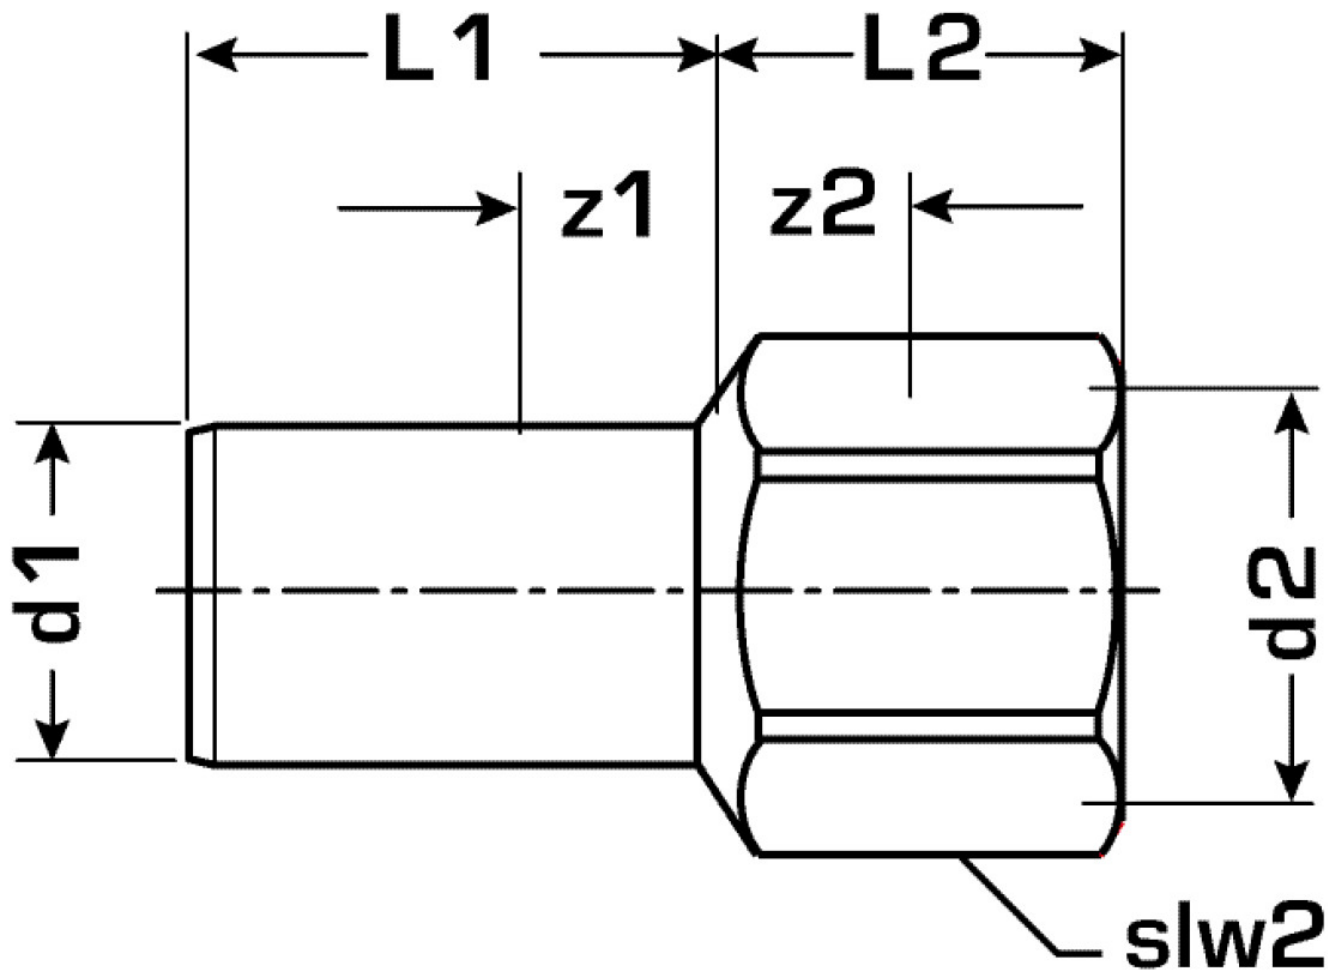

COPPER FIX

COF454 COPPERFIX copper press straight connector female 18x3/4"

52705C04

Areas of application

Straight connector with female thread conforming to EN 10226-1 made of red brass with pipe dimension

Approvals:

Specifications

Article information

port 1	Zapfen/Rohrende
port 2	Innengewinde zylindrisch BSPT-Rp (ISO 7-1 / EN 10226-1)
execution	1-part
design	gerade

Product information

VPE1	10,00 SA1
VPE2	100,00 KT1
weight	0,062 KGM
text	COPPERFIX copper press straight connector female
INTRNR	74122000
main material group	COPPERFIX
material group	KUPFER pressfittings
code	COF454

Art. No	label	d2	d1 mm	L1 mm	L2 mm	z1 mm	z2 mm	slw2 mm
52705C04	18x3/4"	3/4 Zoll (20)	18	30	20	10	3	30