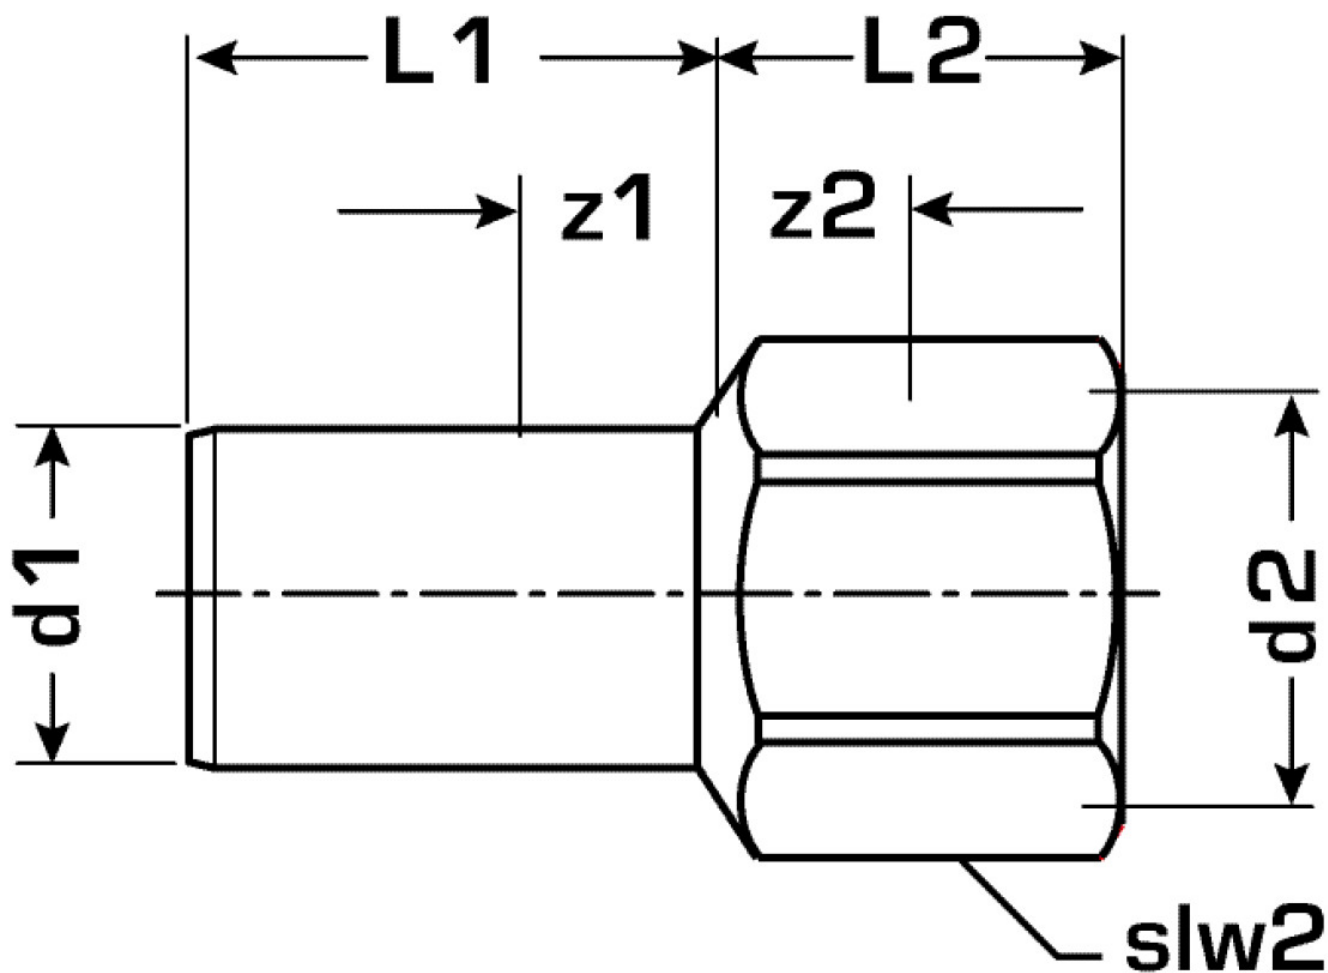

COPPER FIX

COF454 COPPERFIX copper press straight connector female 35x1"

52705F05

Areas of application

Straight connector with female thread conforming to EN 10226-1 made of red brass with pipe dimension

Approvals:

Specifications

Article information

port 1	Zapfen/Rohrende
port 2	Innengewinde zylindrisch BSPT-Rp (ISO 7-1 / EN 10226-1)
execution	1-part
design	gerade

Product information

VPE1	5,00 SA1
VPE2	50,00 KT1
weight	0,150 KGM
text	COPPERFIX copper press straight connector female
INTRNR	74122000
main material group	COPPERFIX
material group	KUPFER pressfittings
code	COF454

Art. No	label	d2	d1 mm	L1 mm	L2 mm	z1 mm	z2 mm	slw2 mm
52705F05	35x1"	1"	35	35	21	9	2	37