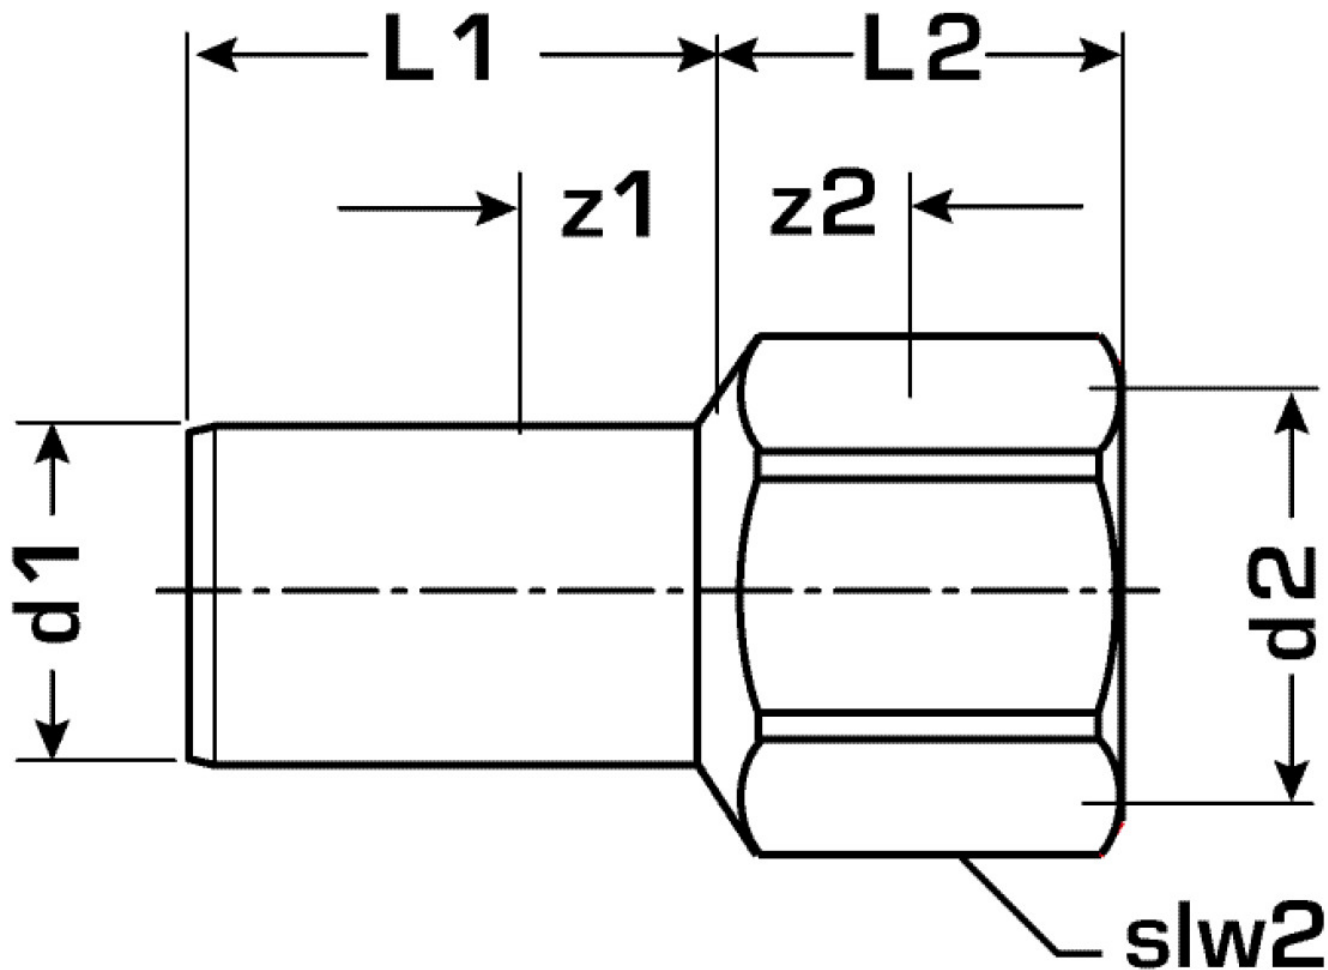

COPPER FIX

COF454 COPPERFIX copper press straight connector female 42x6/4"

52705G07

Areas of application

Straight connector with female thread conforming to EN 10226-1 made of red brass with pipe dimension

Approvals:

Specifications

Article information

| | |
|-----------|---|
| port 1 | Zapfen/Rohrende |
| port 2 | Innengewinde zylindrisch BSPT-Rp (ISO 7-1 / EN 10226-1) |
| execution | 1-part |
| design | gerade |

Product information

| | |
|---------------------|--|
| VPE1 | 1,00 SA1 |
| VPE2 | 15,00 KT1 |
| weight | 0,241 KGM |
| text | COPPERFIX copper press straight connector female |
| INTRNR | 74122000 |
| main material group | COPPERFIX |
| material group | KUPFER pressfittings |
| code | COF454 |

| Art. No | label | d2 | d1 mm | L1 mm | L2 mm | z1 mm | z2 mm | slw2 mm |
|----------|---------|--------|-------|-------|-------|-------|-------|---------|
| 52705G07 | 42x6/4" | 1 1/2" | 42 | 51 | 25 | 21 | 4 | 48 |