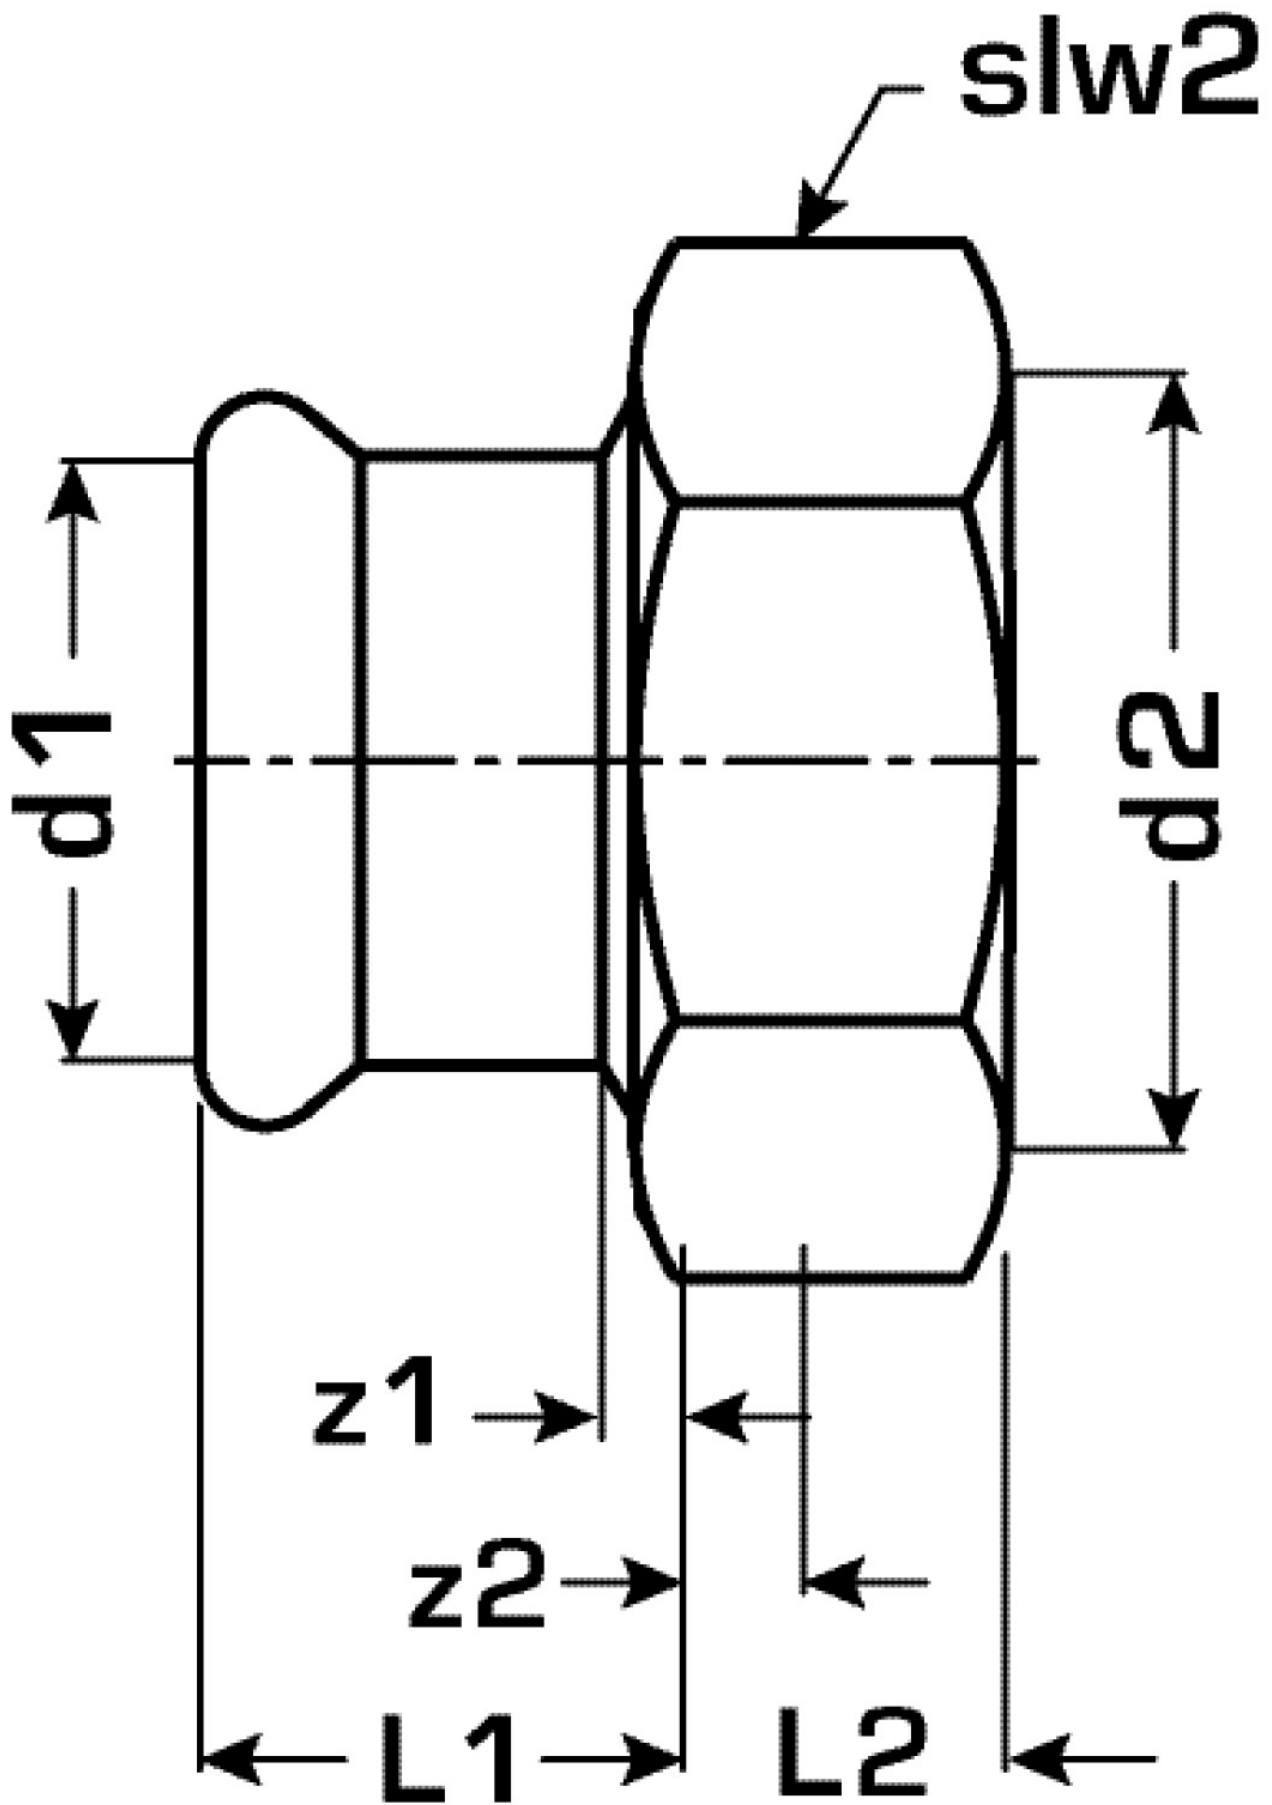

# COPPER FIX

COF455 COPPERFIX copper press-fit screw fitting with female thread 22x1"

52703D05

## Areas of application

Press-adapter female screw union to connect to fittings, made of red brass, incl. EPDM sealing components, "leak before pressed"

Press contour: M

## Article information

port 1	Pressmuffe
port 2	Innengewinde zylindrisch (BSPP)
execution	2-part
design	gerade
press contour	M

## Product information

VPE1	5,00 SA1
VPE2	75,00 KT1
weight	0,105 KGM
text	COPPERFIX copper press-fit screw fitting with female thread
INTRNR	74122000
main material group	COPPERFIX
material group	KUPFER pressfittings
code	COF455