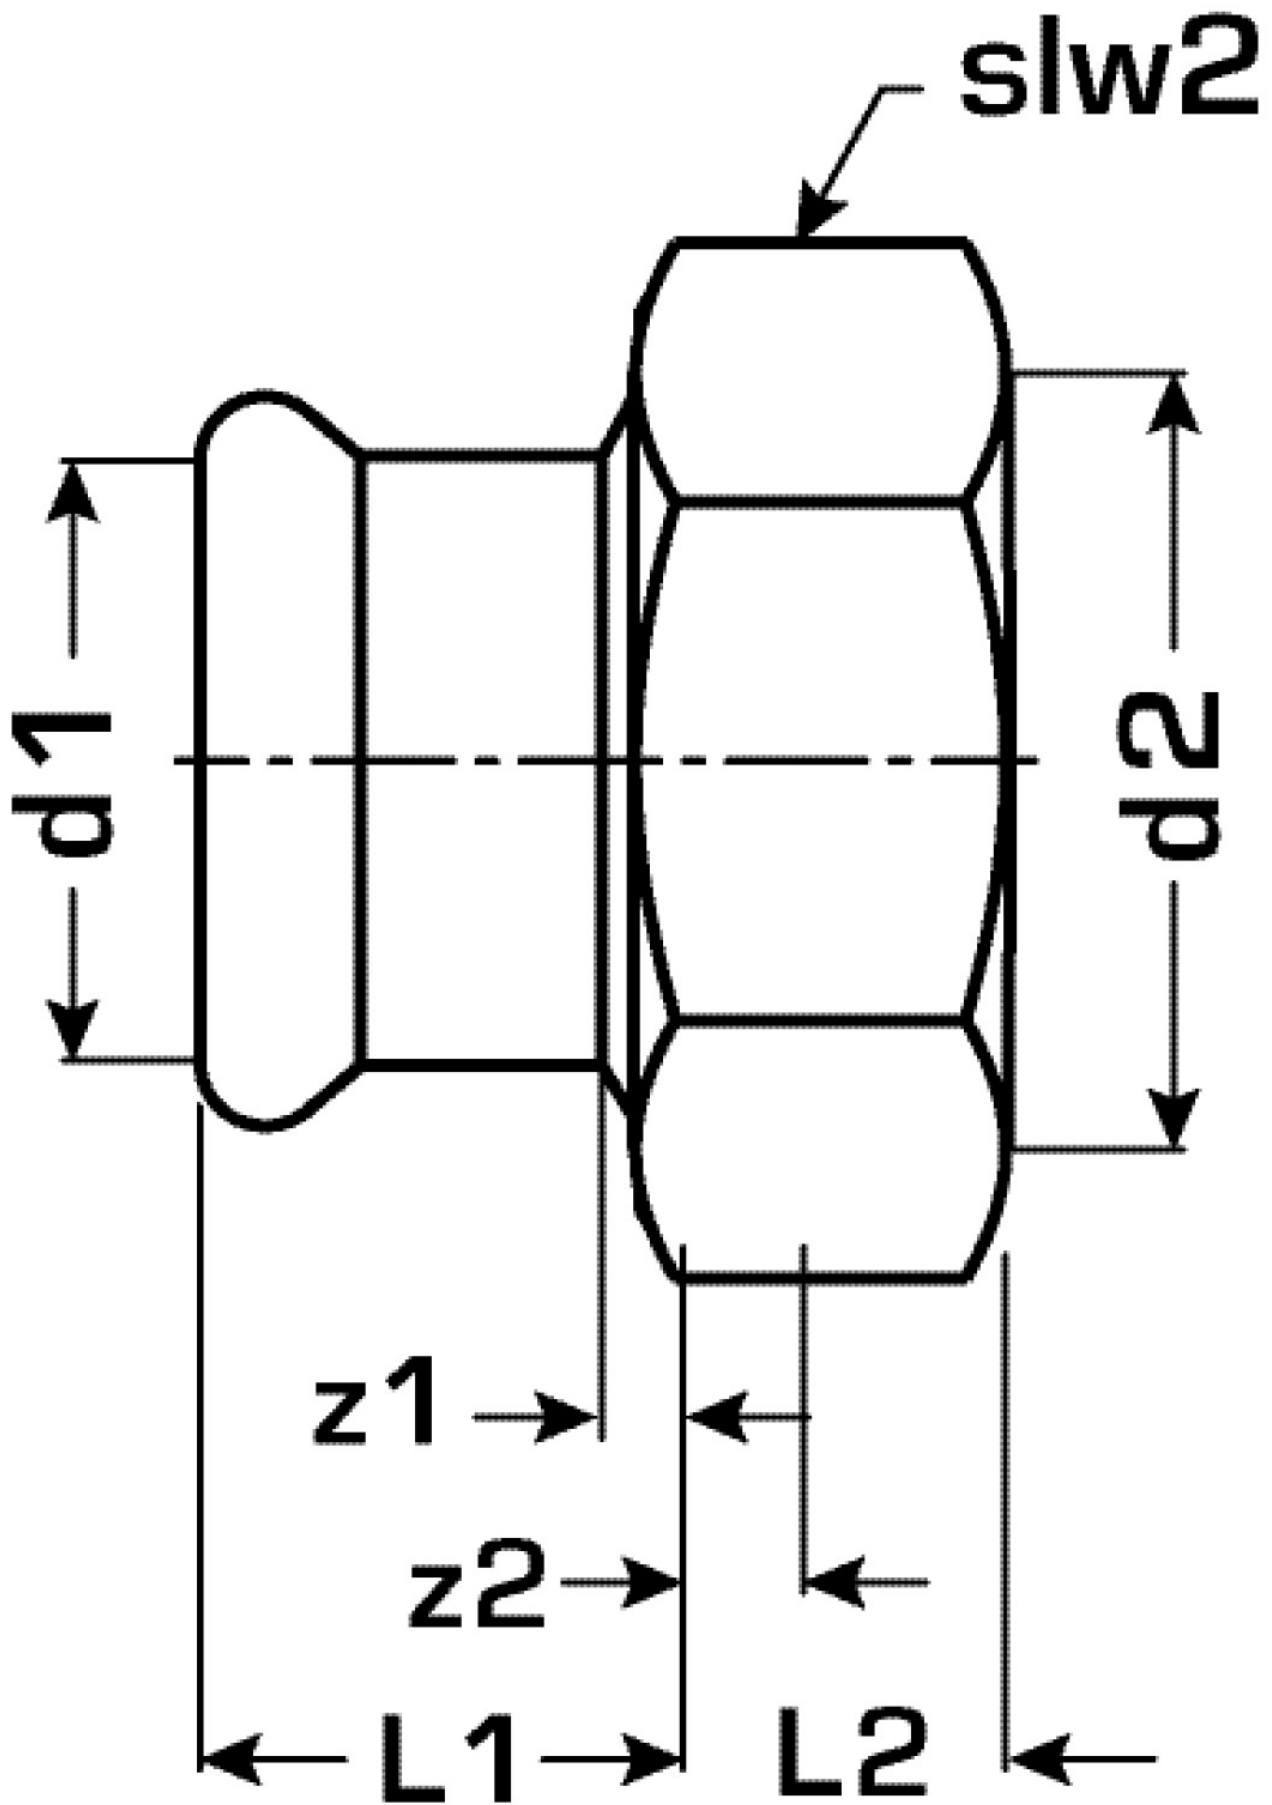

COPPER FIX

COF455 COPPERFIX copper press-fit screw fitting with female thread 35x6/4"

52703F07

Areas of application

Press-adapter female screw union to connect to fittings, made of red brass, incl. EPDM sealing components, "leak before pressed"

Press contour: M

Approvals:

Specifications

Article information

port 1	Pressmuffe
port 2	Innengewinde zylindrisch (BSPP)
execution	2-part
design	gerade
press contour	M

Product information

VPE1	5,00 SA1
VPE2	40,00 KT1
weight	0,178 KGM
text	COPPERFIX copper press-fit screw fitting with female thread
INTRNR	74122000
main material group	COPPERFIX
material group	KUPFER pressfittings
code	COF455

Art. No	label	d2	d1 mm	L1 mm	L2 mm	z1 mm	z2 mm	slw2 mm
52703F07	35x6/4"	1 1/2"	35	36	15	10	4	52

KE KELIT GmbH

A 4020 Linz, Ignaz-Mayer-Straße 17, Austria, Europe

PHONE +43 (0) 50 779 **E-MAIL** office@kekelit.com