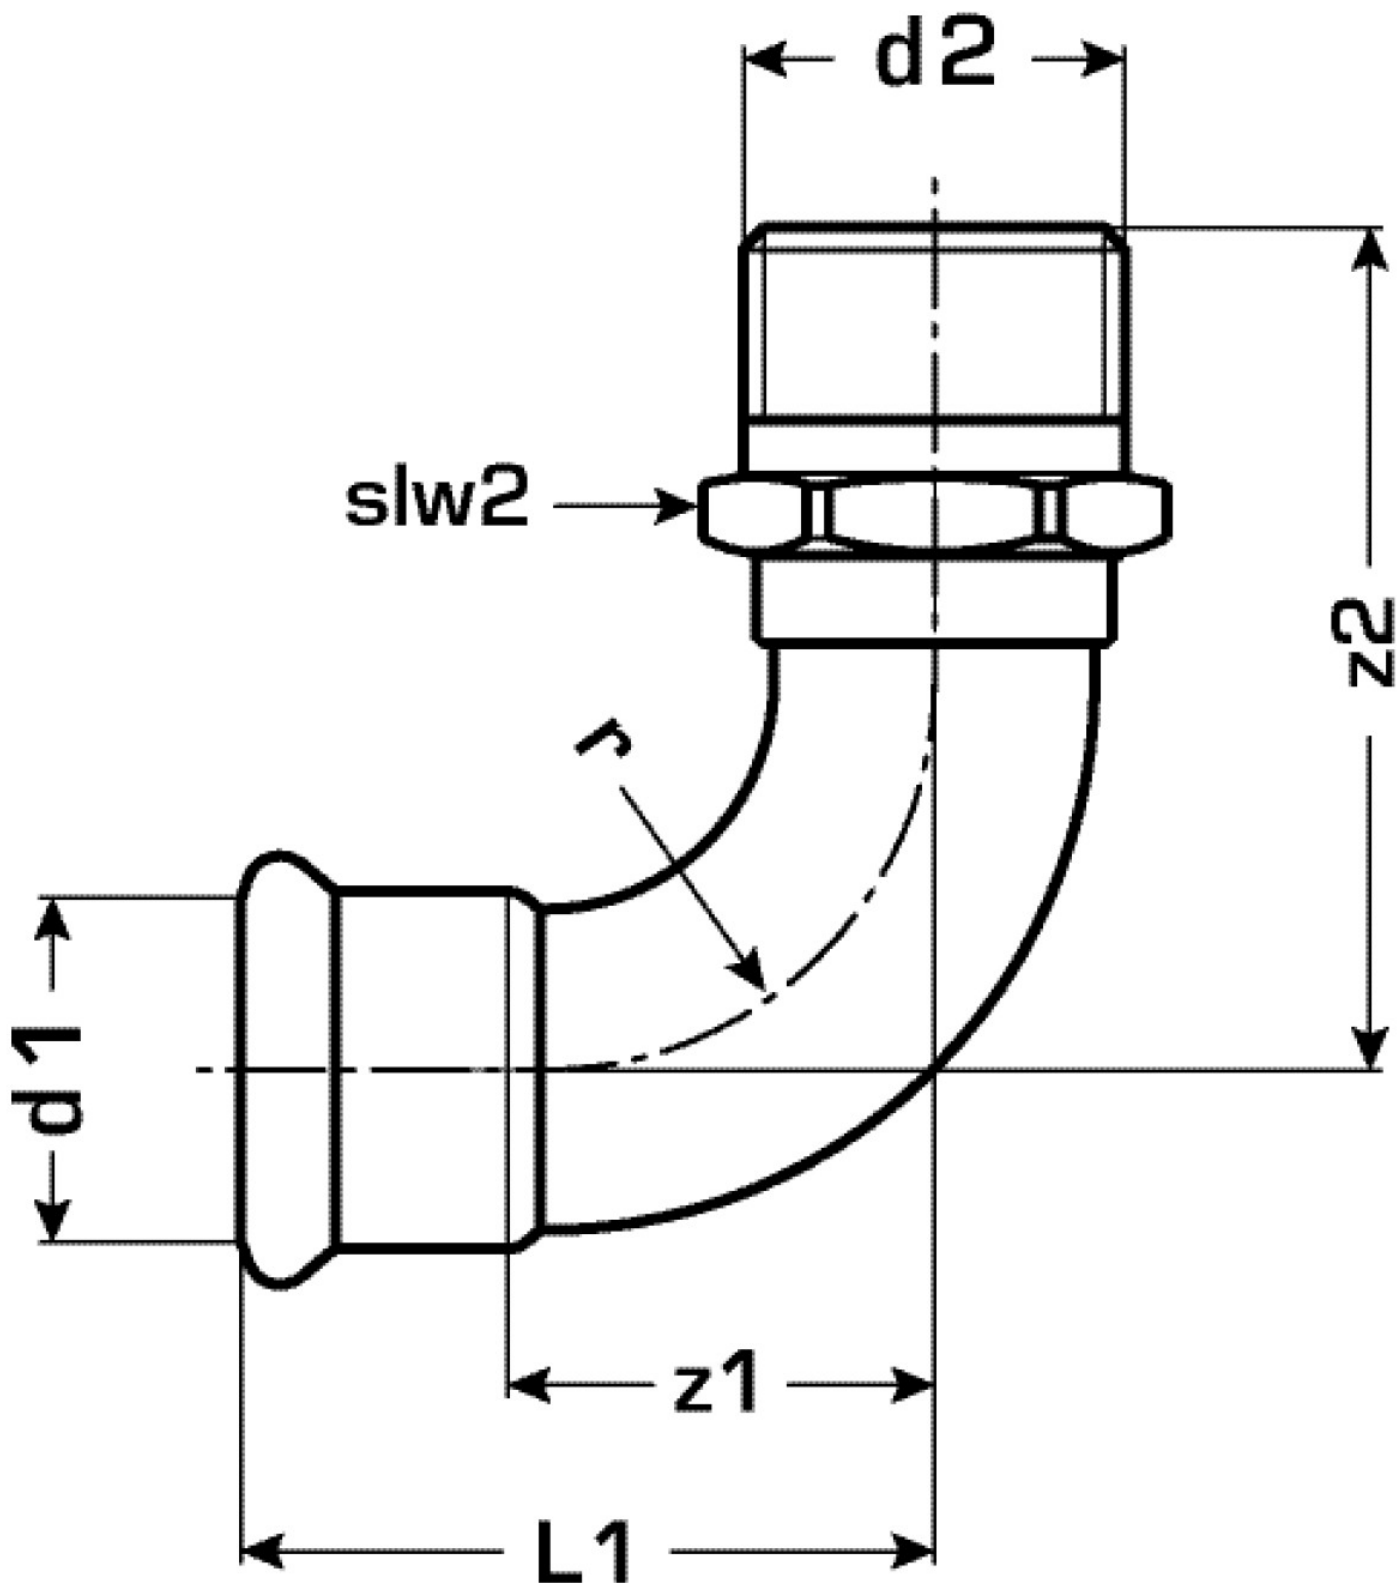

COPPER FIX

COF460 COPPERFIX copper press-elbow adapter 90° male 22x3/4"

52712D04

Areas of application

Press-elbow adapter 90° with male thread conforming to EN 10226-1 made of red brass, incl. EPDM sealing components, "leak before pressed"

Press contour: M

Approvals:

Specifications

Article information

port 1	Pressmuffe
port 2	Außengewinde konisch BSPT-R (ISO 7-1 / EN 10226-1)
design	Bogen
angle	90 °
press contour	M

Product information

VPE1	5,00 SA1
VPE2	25,00 KT1
weight	0,145 KGM
text	COPPERFIX copper press-elbow adapter 90° male
INTRNR	74122000
main material group	COPPERFIX
material group	KUPFER pressfittings
code	COF460

Art. No	label	d2	d1 mm	L1 mm	z1 mm	z2 mm	slw2 mm
52712D04	22x3/4"	3/4 Zoll (20)	22	47	28	43	29

KE KELIT GmbH

A 4020 Linz, Ignaz-Mayer-Straße 17, Austria, Europe

PHONE +43 (0) 50 779 **E-MAIL** office@kekelit.com