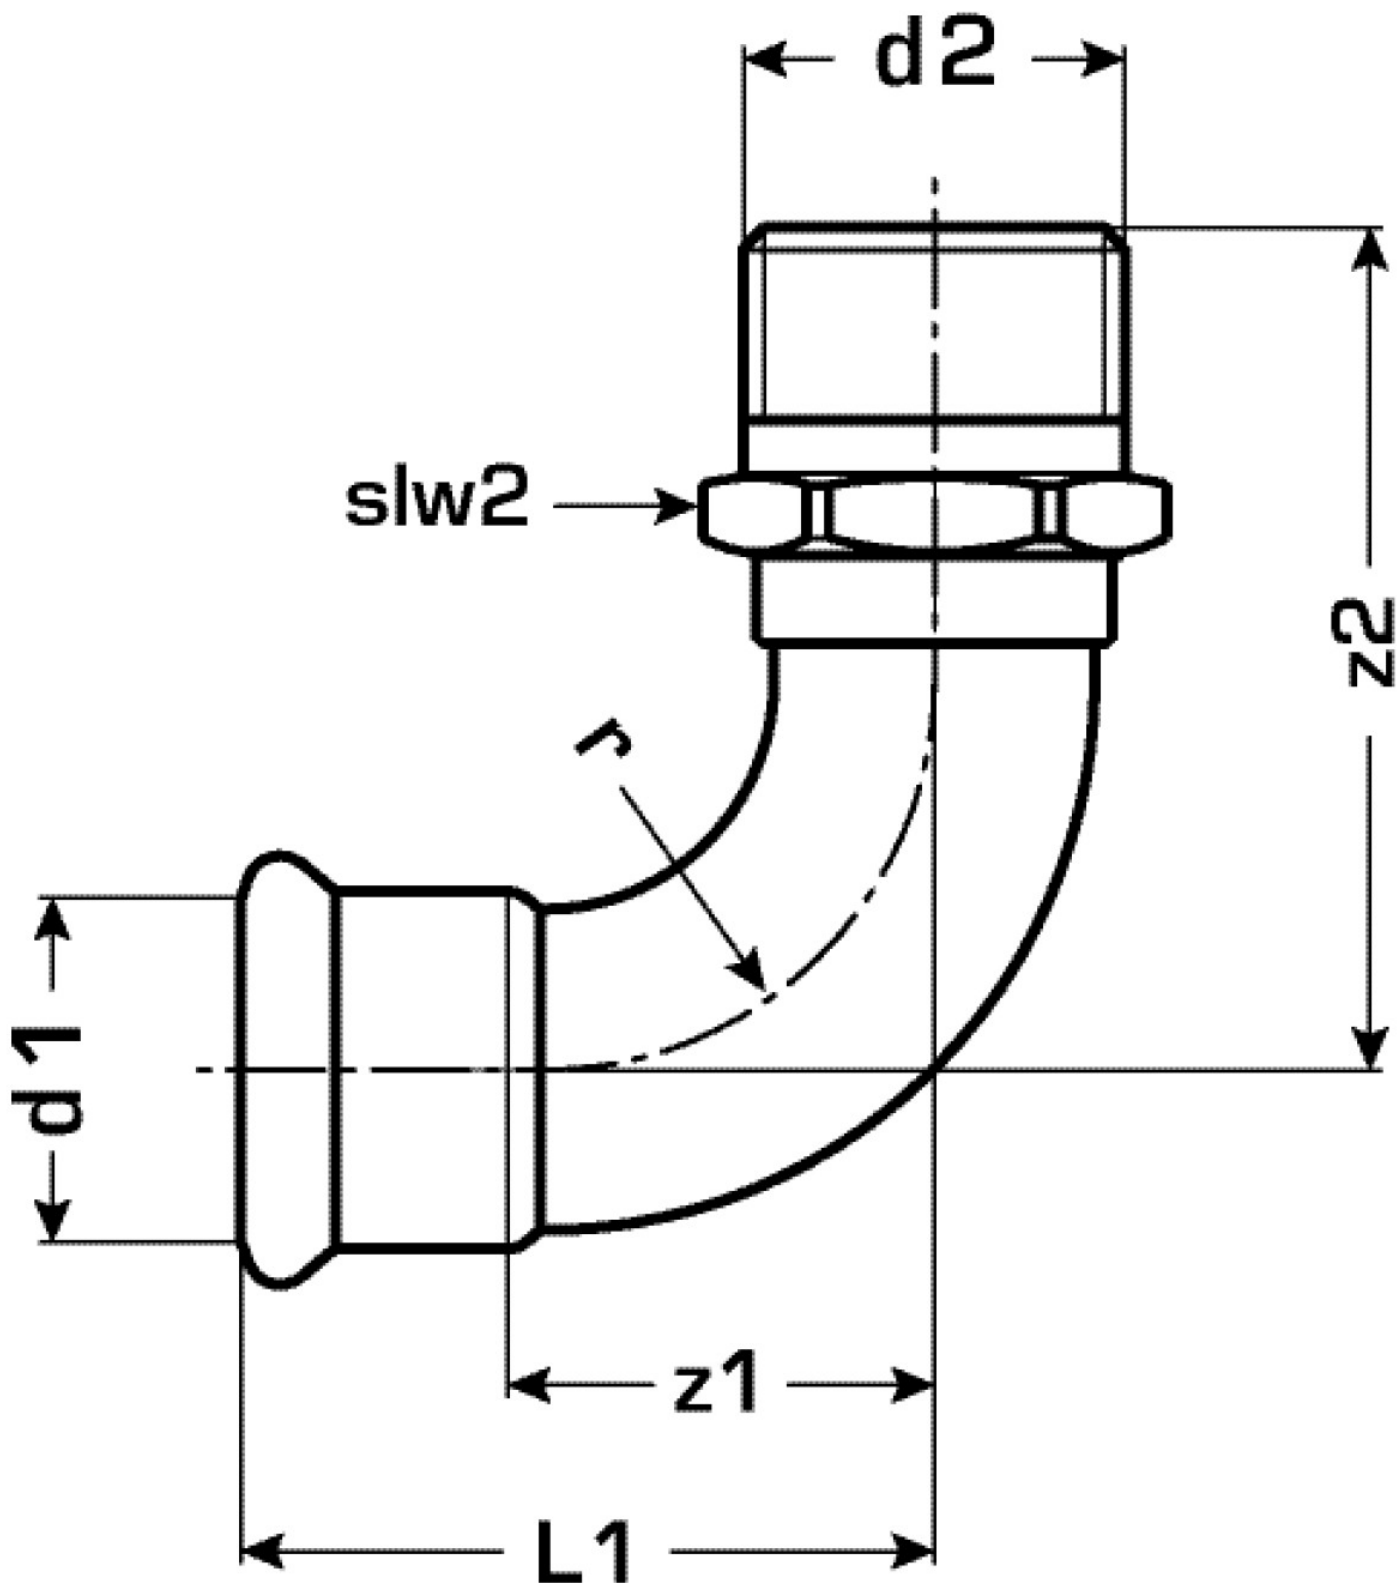

COPPER FIX

COF460 COPPERFIX copper press-elbow adapter 90° male 54x2"

52712H09

Areas of application

Press-elbow adapter 90° with male thread conforming to EN 10226-1 made of red brass, incl. EPDM sealing components, "leak before pressed"

Press contour: M

Approvals:

Specifications

Article information

port 1	Pressmuffe
port 2	Außengewinde konisch BSPT-R (ISO 7-1 / EN 10226-1)
design	Bogen
angle	90 °
press contour	M

Product information

VPE1	1,00 SA1
VPE2	10,00 KT1
weight	0,596 KGM
text	COPPERFIX copper press-elbow adapter 90° male
INTRNR	74122000
main material group	COPPERFIX
material group	KUPFER pressfittings
code	COF460

Art. No	label	d2	d1 mm	L1 mm	z1 mm	z2 mm	slw2 mm
52712H09	54x2"	2"	54	70	35	63	69

KE KELIT GmbH

A 4020 Linz, Ignaz-Mayer-Straße 17, Austria, Europe

PHONE +43 (0) 50 779 **E-MAIL** office@kekelit.com

www.kekelit.com