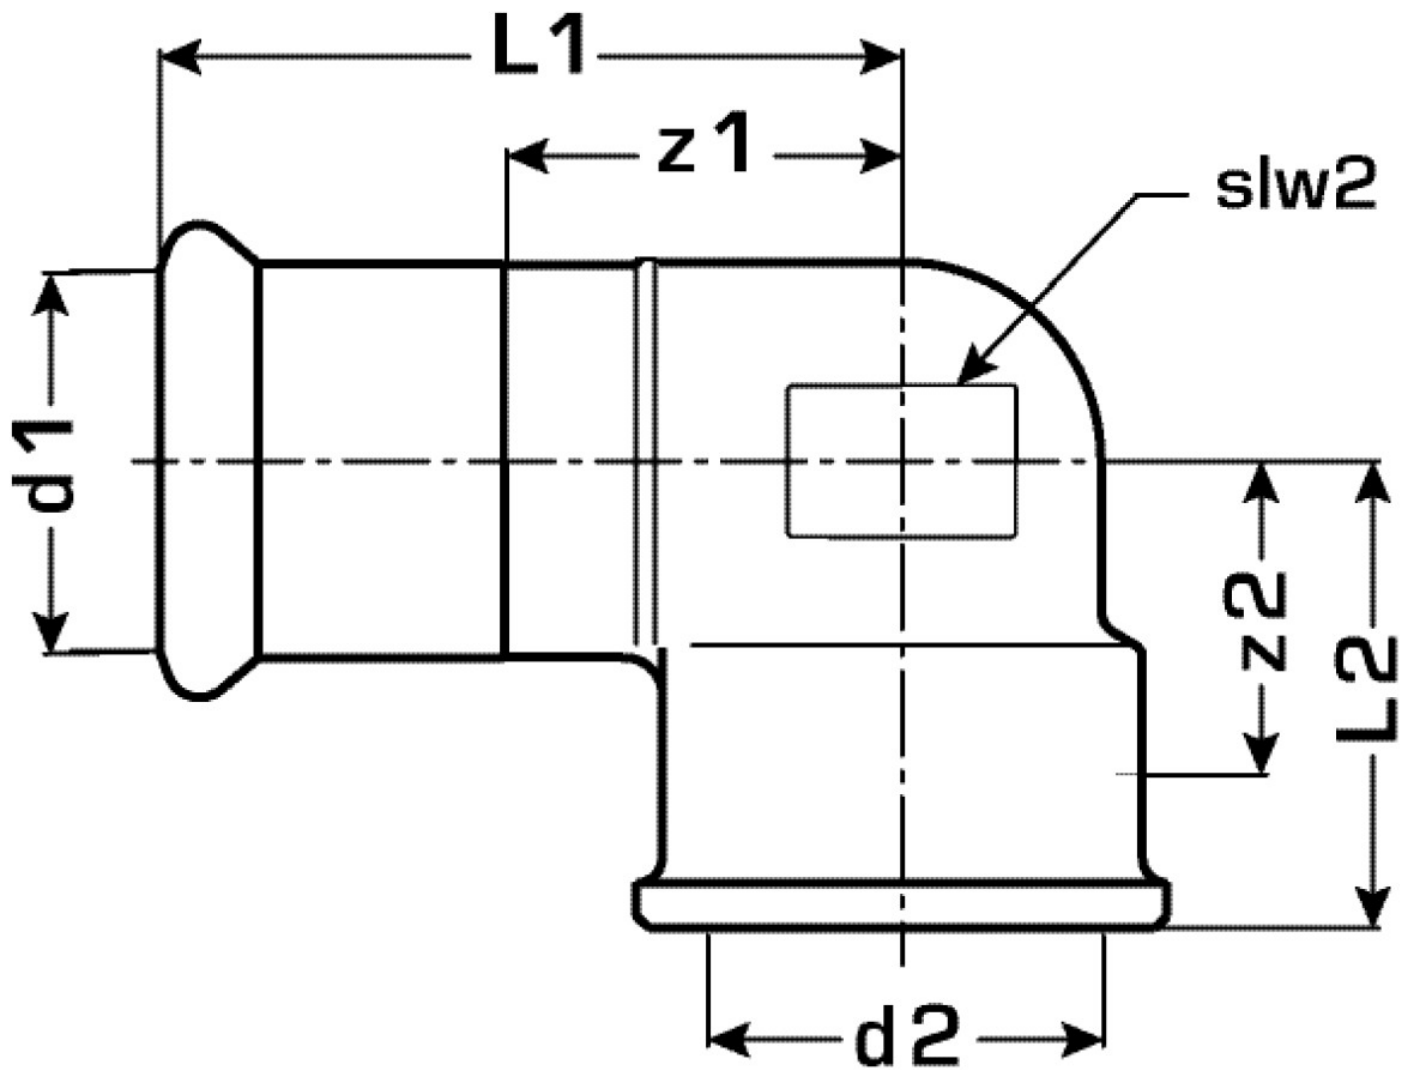

## Areas of application

Press-elbow adapter 90° with female thread conforming to EN 10226-1 made of red brass, incl. EPDM sealing components, "leak before pressed"

Press contour: M

## Article information

port 1	Pressmuffe
port 2	Innengewinde zylindrisch BSPT-Rp (ISO 7-1 / EN 10226-1)
design	Bogen
angle	90 °
press contour	M

Art. No	label	d2	d1 mm	L1 mm	L2 mm	z1 mm	z2 mm	slw2 mm
52716C02	18x1/2"	1/2" (15)	18	41	24	21	14	21