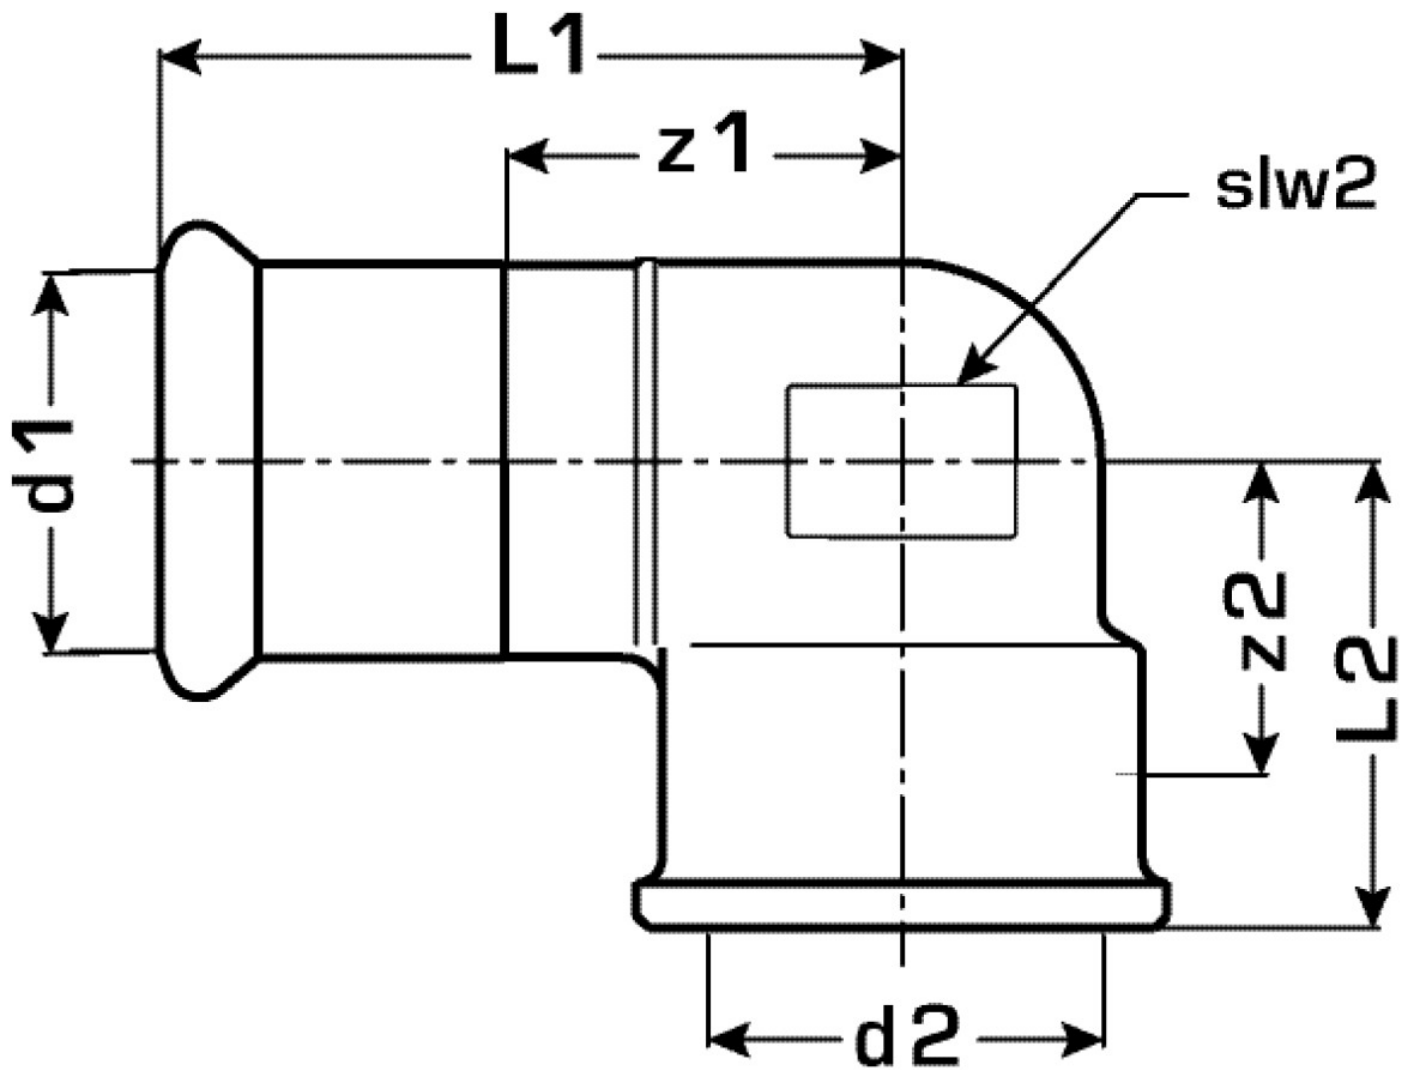

COPPER FIX

COF467 COPPERFIX copper press-elbow adapter 90° female 28x1"

52716E05

Areas of application

Press-elbow adapter 90° with female thread conforming to EN 10226-1 made of red brass, incl. EPDM sealing components, "leak before pressed"

Press contour: M

Approvals:

Specifications

Article information

port 1	Pressmuffe
port 2	Innengewinde zylindrisch BSPT-Rp (ISO 7-1 / EN 10226-1)
design	Bogen
angle	90 °
press contour	M

Product information

VPE1	5,00 SA1
VPE2	40,00 KT1
weight	0,199 KGM
text	COPPERFIX copper press-elbow adapter 90° female
INTRNR	74122000
main material group	COPPERFIX
material group	KUPFER pressfittings
code	COF467

Art. No	label	d2	d1 mm	L1 mm	L2 mm	z1 mm	z2 mm	slw2 mm
52716E05	28x1"	1"	28	51	33	28	14	33