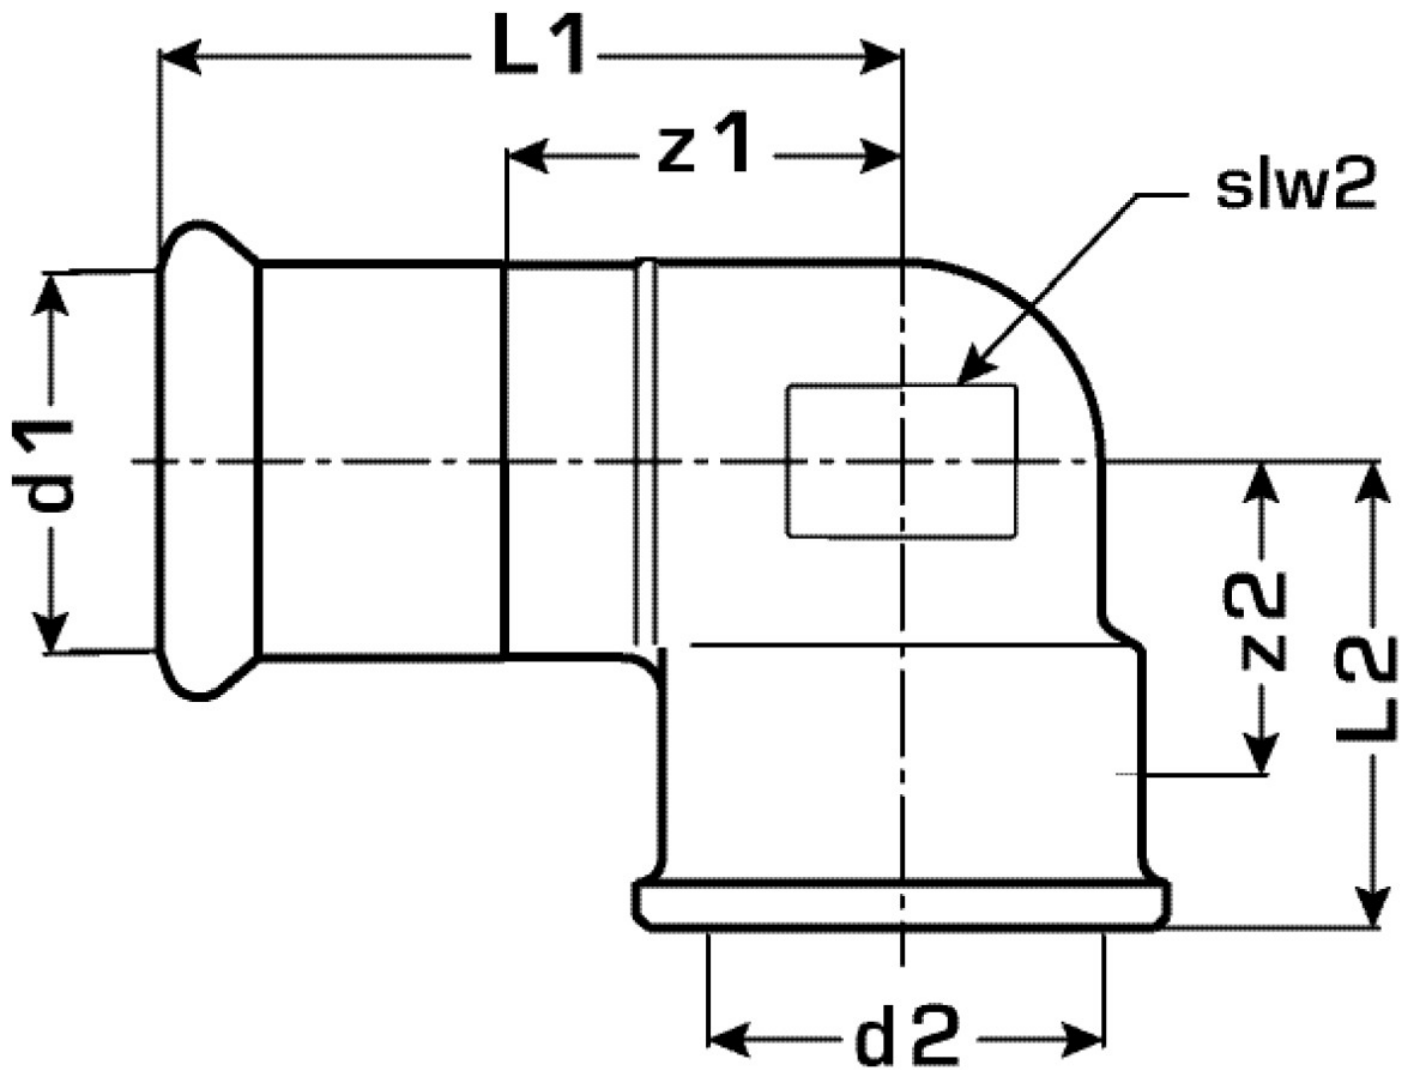

Art. No	label	d2	d1 mm	L1 mm	L2 mm	z1 mm	z2 mm	slw2 mm
52716F06	35x5/4"	1 1/4"	35	55	45	29	21	46