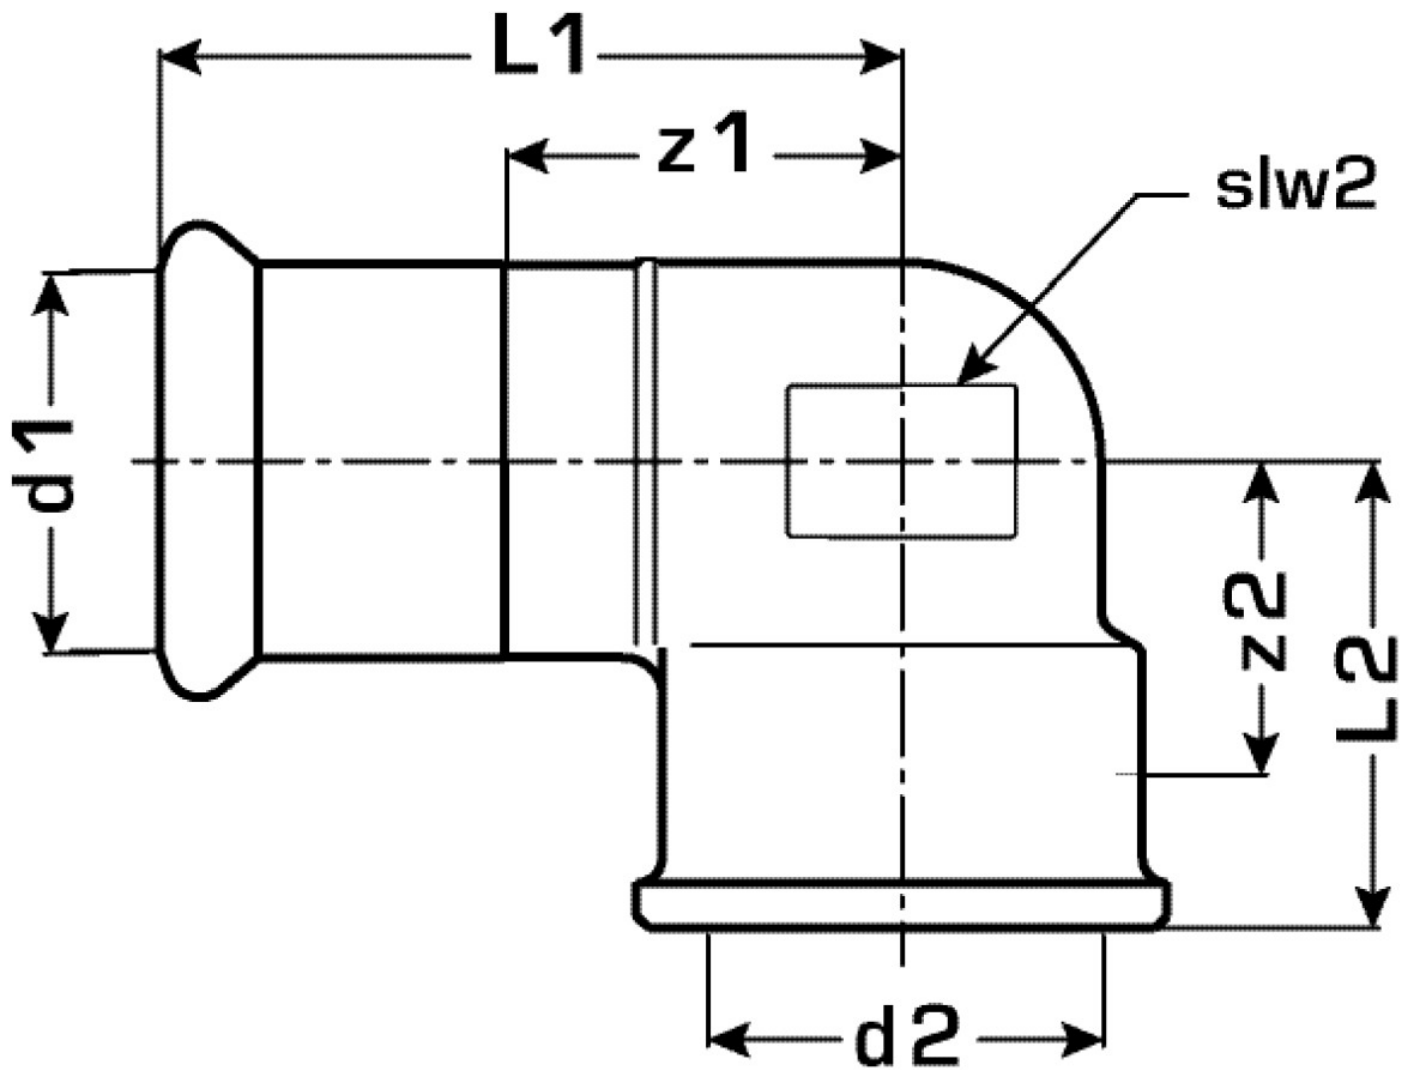

## Areas of application

Press-elbow adapter 90° with female thread conforming to EN 10226-1 made of red brass, incl. EPDM sealing components, "leak before pressed"

Press contour: M

## Article information

port 1	Pressmuffe
port 2	Innengewinde zylindrisch BSPT-Rp (ISO 7-1 / EN 10226-1)
design	Bogen
angle	90 °
press contour	M

Art. No	label	d2	d1 mm	L1 mm	L2 mm	z1 mm	z2 mm	slw2 mm
52716G07	42x6/4"	1 1/2"	42	63	52	35	26	53