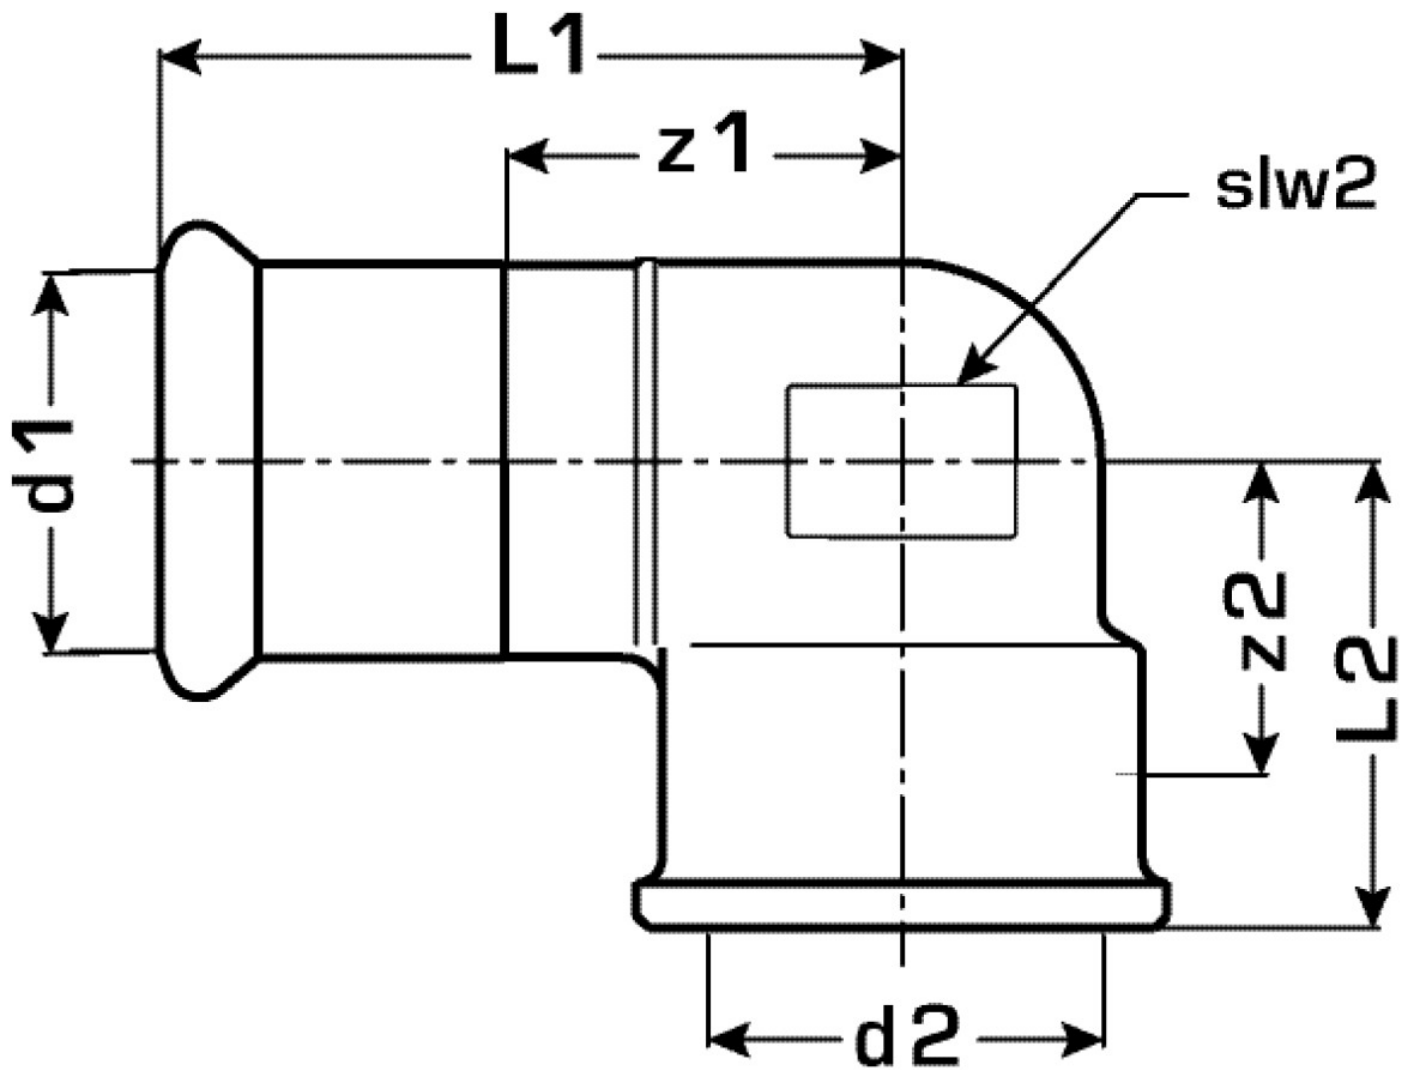

## Areas of application

Press-elbow adapter 90° with female thread conforming to EN 10226-1 made of red brass, incl. EPDM sealing components, "leak before pressed"

Press contour: M

## Article information

port 1	Pressmuffe
port 2	Innengewinde zylindrisch BSPT-Rp (ISO 7-1 / EN 10226-1)
design	Bogen
angle	90 °
press contour	M

Art. No	label	d2	d1 mm	L1 mm	L2 mm	z1 mm	z2 mm	slw2 mm
52716H09	54x2"	2"	54	74	60	42	33	65