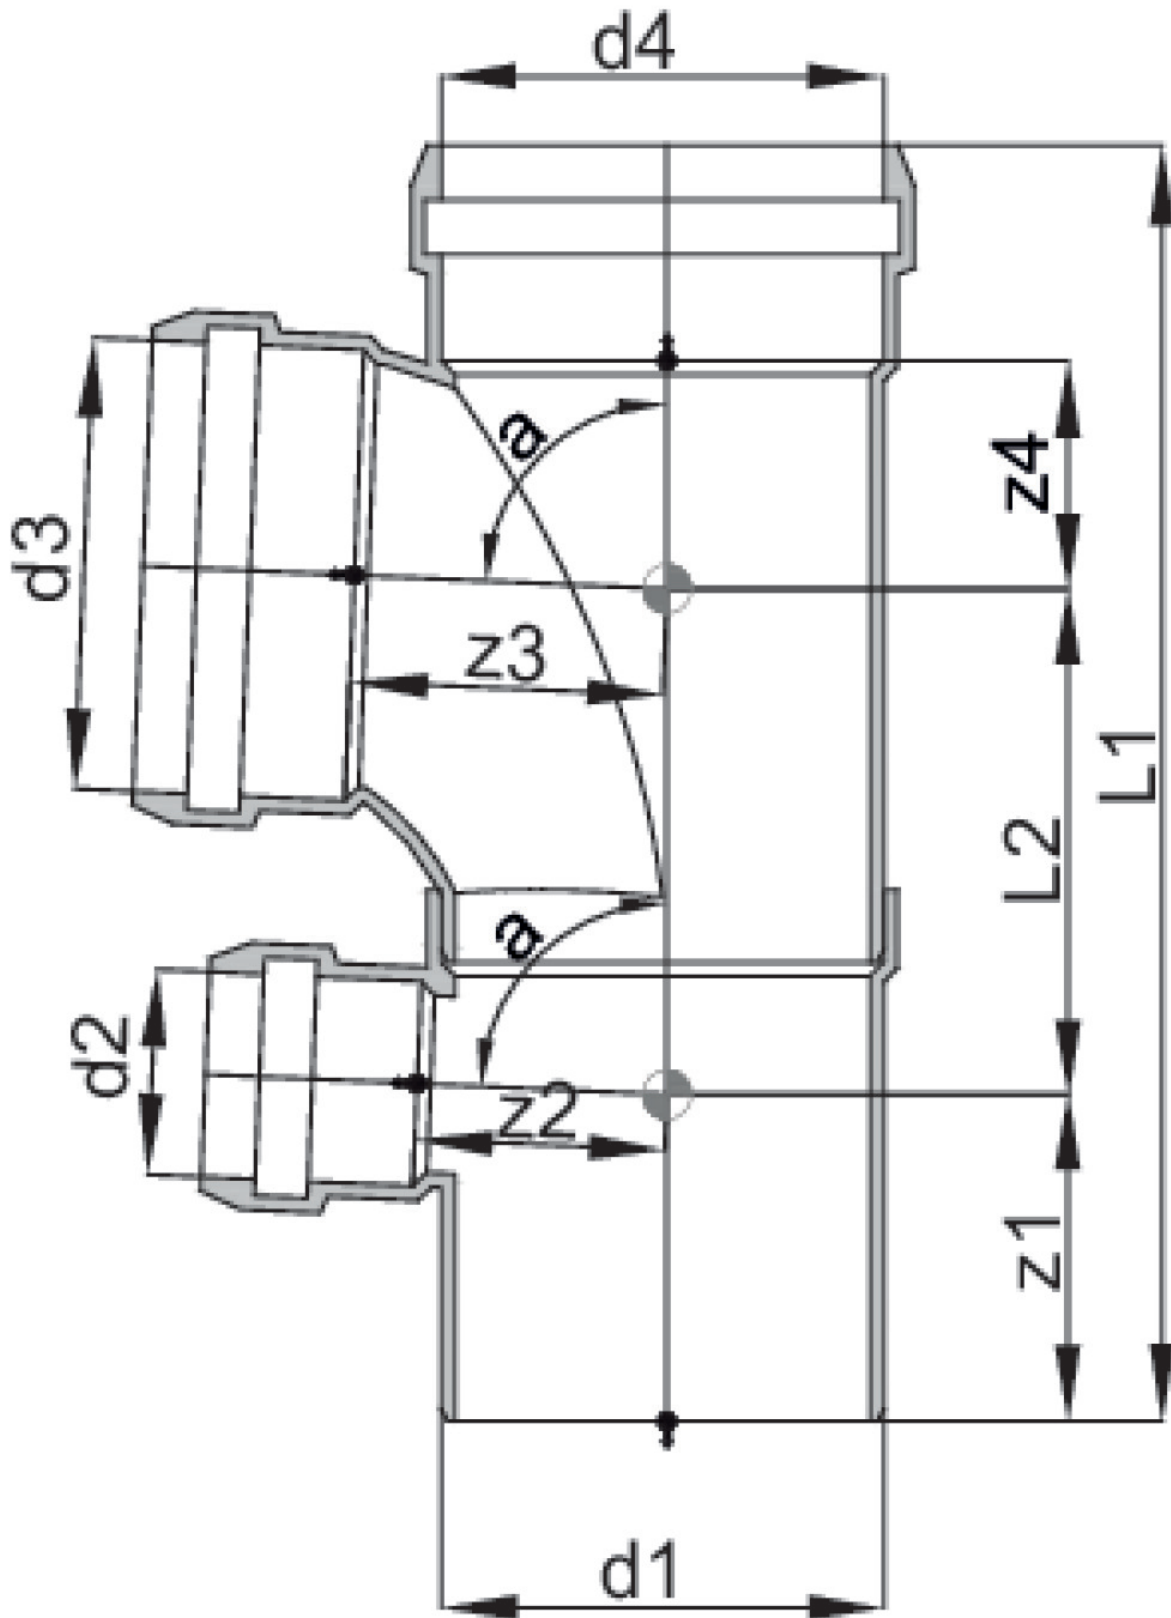

PHONEX

PHONEX AS-PLUS shower double branch 87° 90/90/75

14795KKJ

Areas of application

PP mineral-reinforced sound-deadening moulded part; with moulded push-in sleeves, patented lip seal with integrated lubricant and hexagonal chamfering to reduce insertion forces

Specifications

Product information

text

PHONEX AS-PLUS shower double branch 87°

Art. No	label
14795KKJ	90/90/75

KE KELIT GmbH

A 4020 Linz, Ignaz-Mayer-Straße 17, Austria, Europe

PHONE +43 (0) 50 779 **E-MAIL** office@kekelit.com