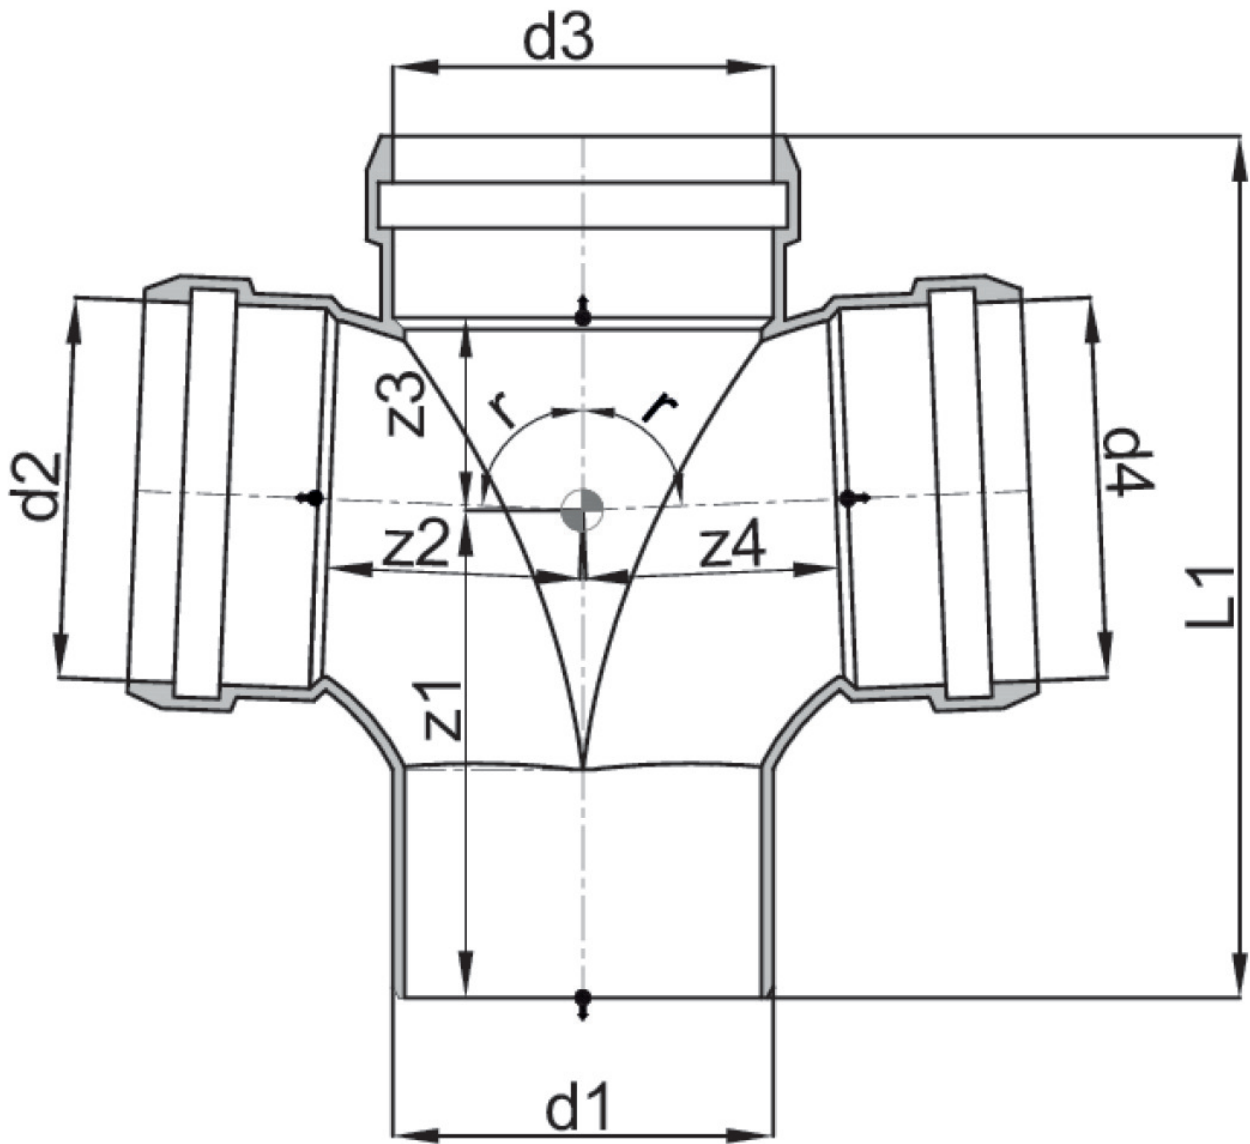

PHONEX

PHONEX AS-PLUS double branch 87°

14790LLL

Areas of application

PP mineral-reinforced sound-deadening moulded part; with moulded push-in sleeves, patented lip seal with integrated lubricant and hexagonal chamfering to reduce insertion forces

Specifications

Product information

text

PHONEX AS-PLUS double branch 87°

Art. No

14790LLL