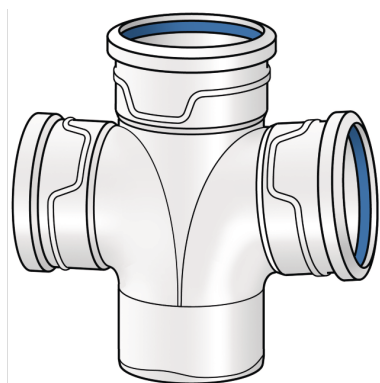

PHONEX

PHONEX AS-PLUS double branch 87°

14790LLL

Areas of application

PP mineral-reinforced sound-deadening moulded part; with moulded push-in sleeves, patented lip seal with integrated lubricant and hexagonal chamfering to reduce insertion forces

Specifications

Product information

text

PHONEX AS-PLUS double branch 87°

Art. No

14790LLL