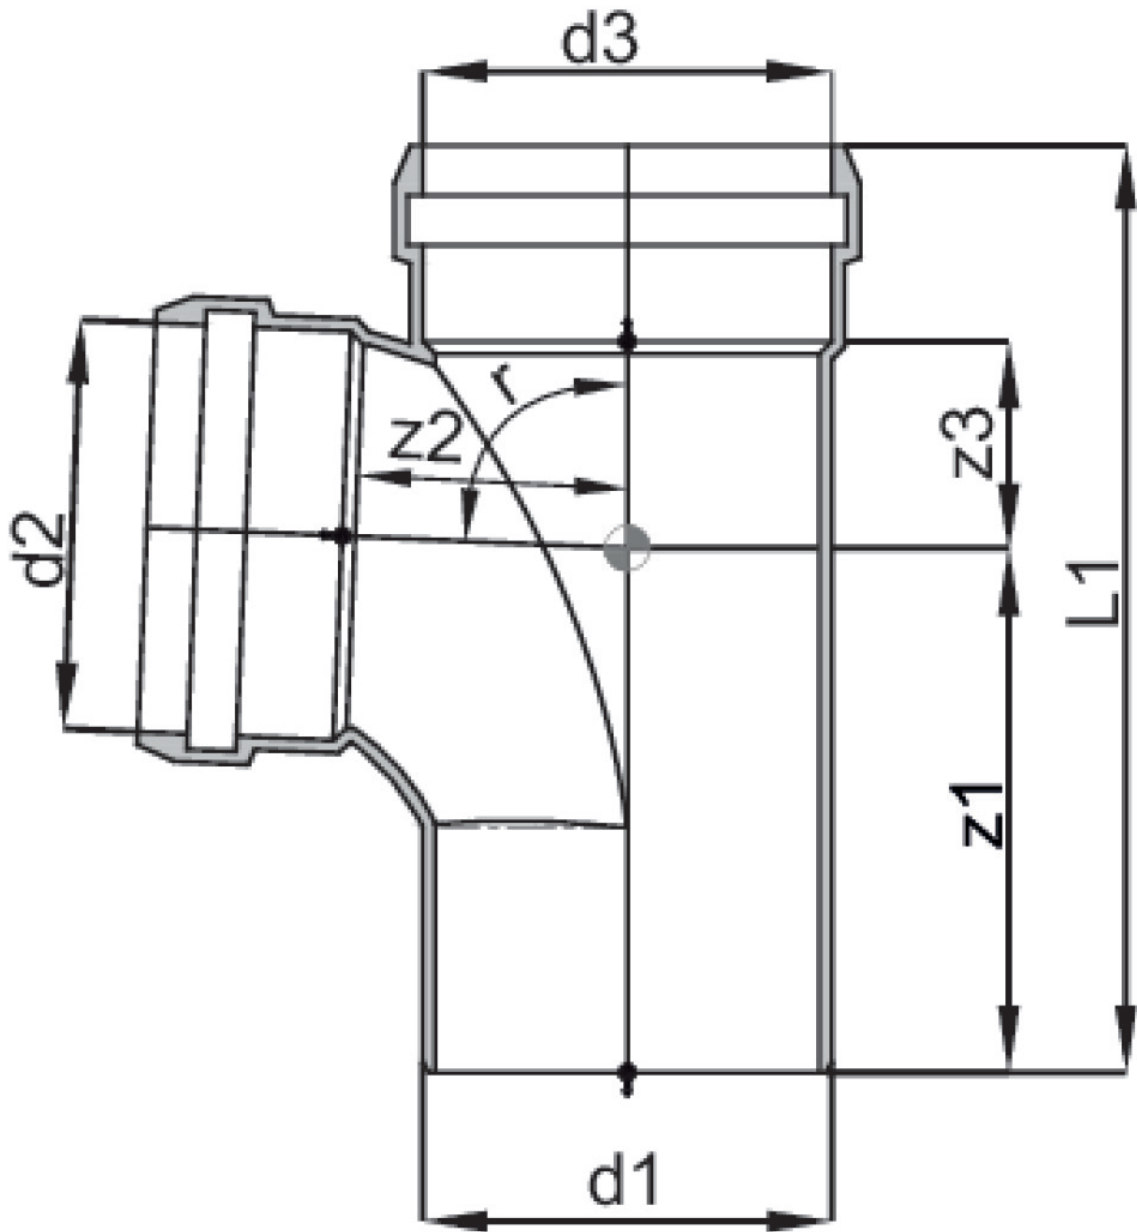

PHONEX

PHONEX AS-PLUS corner double branch 87°

14792KKK

Areas of application

PP mineral-reinforced sound-deadening moulded part; with moulded push-in sleeves, patented lip seal with integrated lubricant and hexagonal chamfering to reduce insertion forces

Specifications

Product information

text

PHONEX AS-PLUS corner double branch 87°

Art. No

14792KKK

KE KELIT GmbH

A 4020 Linz, Ignaz-Mayer-Straße 17, Austria, Europe