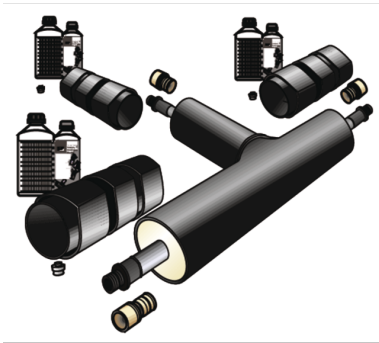

# KELIT PEX

## KELIT PEX tee piece clamping connection SANITARY

30204657

### Areas of application

PEX tee clamping connection made of brass, for connecting PEX05 or PEX06 sanitary pipes (SDR 7.4)

## Product information

**text** KELIT PEX tee piece clamping connection SANITARY