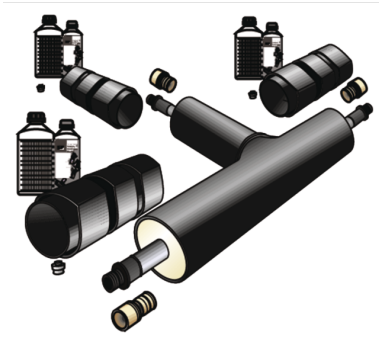

## KELIT PEX pre-insulated tee piece IS 1 75/50/50

30204752

### Areas of application

Pre-insulated, welded steel tee piece straight, equal or reduced, INCLUDING 3 welded-on (PEX13) medium pipe connections and 3 (PEX40 or PEX45) jacket pipe coupling sleeves

Overall length: 1000 x 500 mm

ATTENTION: THESE ARE NOT EX-STOCK ITEMS!

Dimensions d125 and d140mm on request!