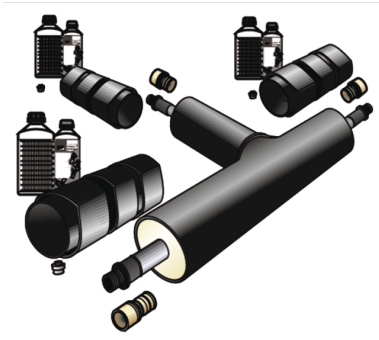

## KELIT PEX pre-insulated tee piece IS 1 75/63/75

30204757

### Areas of application

Pre-insulated, welded steel tee piece straight, equal or reduced, INCLUDING 3 welded-on (PEX13) medium pipe connections and 3 (PEX40 or PEX45) jacket pipe coupling sleeves

Overall length: 1000 x 500 mm

ATTENTION: THESE ARE NOT EX-STOCK ITEMS!

Dimensions d125 and d140mm on request!