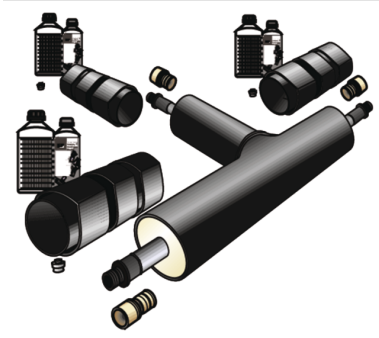

KELIT PEX

KELIT PEX pre-insulated tee piece IS 1 75/75/75

30204758

Areas of application

Pre-insulated, welded steel tee piece straight, equal or reduced, INCLUDING 3 welded-on (PEX13) medium pipe connections and 3 (PEX40 or PEX45) jacket pipe coupling sleeves

Overall length: 1000 x 500 mm

ATTENTION: THESE ARE NOT EX-STOCK ITEMS!

Dimensions d125 and d140mm on request!

Specifications

Product information

text KELIT PEX pre-insulated tee piece IS 1

Art. No

30204758