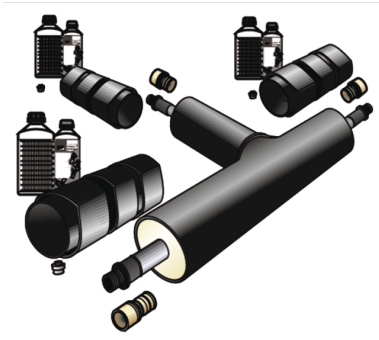

KELIT PEX

KELIT PEX pre-insulated tee piece IS 1 90/63/75

30204822

Areas of application

Pre-insulated, welded steel tee piece straight, equal or reduced, INCLUDING 3 welded-on (PEX13) medium pipe connections and 3 (PEX40 or PEX45) jacket pipe coupling sleeves

Overall length: 1000 x 500 mm

ATTENTION: THESE ARE NOT EX-STOCK ITEMS!

Dimensions d125 and d140mm on request!

Specifications

Product information

text KELIT PEX pre-insulated tee piece IS 1

Art. No

30204822