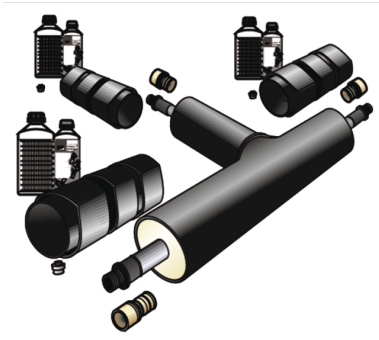

KELIT PEX

KELIT PEX pre-insulated tee piece IS 1 90/75/90

30204828

Areas of application

Pre-insulated, welded steel tee piece straight, equal or reduced, INCLUDING 3 welded-on (PEX13) medium pipe connections and 3 (PEX40 or PEX45) jacket pipe coupling sleeves

Overall length: 1000 x 500 mm

ATTENTION: THESE ARE NOT EX-STOCK ITEMS!

Dimensions d125 and d140mm on request!

Specifications

Product information

text KELIT PEX pre-insulated tee piece IS 1

Art. No

30204828