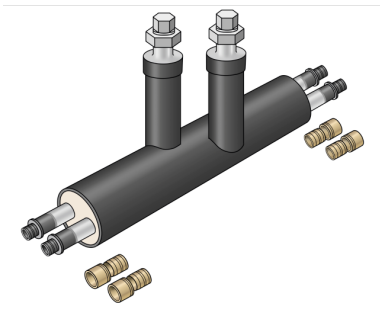

KELIT PEX

KELIT DUO-PEX pre-insulated ball valves 75+75

30395000040

Areas of application

Pre-insulated, welded steel ball valves, INCLUDING 4 welded-on (PEX13) medium pipe connections, WITHOUT jacket pipe connections

You must use (PEX40 or PEX45) jacket pipe connection or reducing sleeves to connect the ball valve to the pipe or other shaped parts!

Overall length: 1500 x 500mm

ATTENTION: THESE ARE NOT EX-STOCK ITEMS!

Specifications

Product information

text KELIT DUO-PEX pre-insulated ball valves

Art. No

303950000040

label

75+75

KE KELIT GmbH