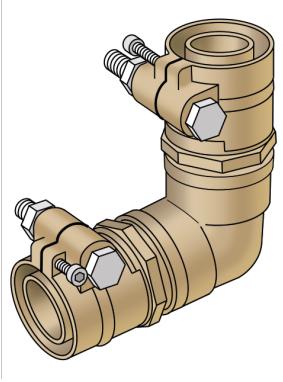

KELIT PEX

PEX14S-K KELIT PEX-PEX clamping connection with 90° elbow SANITARY 20/20

30304192001SK

Areas of application

PEX / PEX clamping connection, 90° elbow made of brass for connecting PEX05 or PEX06 sanitary pipes (SDR 7.4),
reduced version on request!

Specifications

Product information	
VPE1	1,00 STK
weight	0,750 KGM
text	KELIT PEX-PEX clamping connection with 90° elbow SANITARY
INTRNR	74122000
main material group	KELIT PEX
material group	PEX sanitary-fittings
code	PEX14S-K