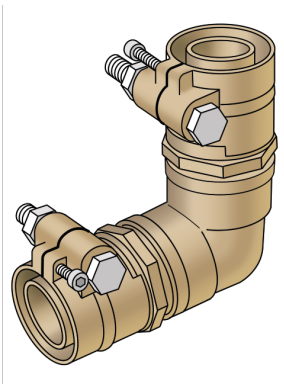

KELIT PEX

PEX14S-K KELIT PEX-PEX clamping connection
with 90° elbow SANITARY 25/25

30304242001SK

Areas of application

PEX / PEX clamping connection, 90° elbow made of brass for connecting PEX05 or PEX06 sanitary pipes (SDR 7.4),
reduced version on request!

Specifications

Product information	
VPE1	1,00 STK
weight	0,850 KGM
text	KELIT PEX-PEX clamping connection with 90° elbow SANITARY
INTRNR	74122000
main material group	KELIT PEX
material group	PEX sanitary-fittings
code	PEX14S-K

Art. No	label
30304242001SK	25/25