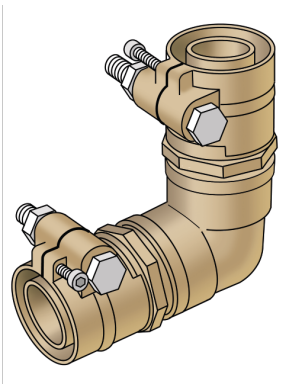

# KELIT PEX

## PEX14S-K KELIT PEX-PEX clamping connection with 90° elbow SANITARY 32/32

30304312001SK

### Areas of application

PEX / PEX clamping connection, 90° elbow made of brass for connecting PEX05 or PEX06 sanitary pipes (SDR 7.4),  
reduced version on request!

# Specifications

Product information	
VPE1	1,00 STK
weight	1,050 KGM
text	KELIT PEX-PEX clamping connection with 90° elbow SANITARY
INTRNR	74122000
main material group	KELIT PEX
material group	PEX sanitary-fittings
code	PEX14S-K