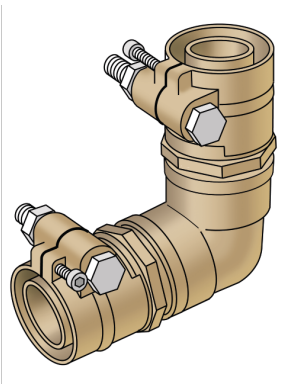

KELIT PEX

PEX14S-K KELIT PEX-PEX clamping connection
with 90° elbow SANITARY 40/40

30304362001SK

Areas of application

PEX / PEX clamping connection, 90° elbow made of brass for connecting PEX05 or PEX06 sanitary pipes (SDR 7.4),
reduced version on request!

Specifications

Product information	
VPE1	1,00 STK
weight	1,350 KGM
text	KELIT PEX-PEX clamping connection with 90° elbow SANITARY
INTRNR	74122000
main material group	KELIT PEX
material group	PEX sanitary-fittings
code	PEX14S-K