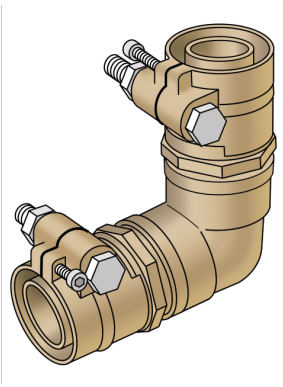

KELIT PEX

PEX14S-K KELIT PEX-PEX clamping connection with 90° elbow SANITARY 50/50

30304412001SK

Areas of application

PEX / PEX clamping connection, 90° elbow made of brass for connecting PEX05 or PEX06 sanitary pipes (SDR 7.4),
reduced version on request!

Specifications

Product information	
VPE1	1,00 STK
weight	1,750 KGM
text	KELIT PEX-PEX clamping connection with 90° elbow SANITARY
INTRNR	74122000
main material group	KELIT PEX
material group	PEX sanitary-fittings
code	PEX14S-K

Art. No	label
30304412001SK	50/50