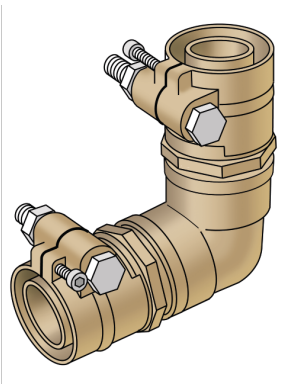

KELIT PEX

PEX14S-K KELIT PEX-PEX clamping connection
with 90° elbow SANITARY 63/63

30304462001SK

Areas of application

PEX / PEX clamping connection, 90° elbow made of brass for connecting PEX05 or PEX06 sanitary pipes (SDR 7.4),
reduced version on request!

Specifications

Product information	
VPE1	1,00 STK
weight	3,000 KGM
text	KELIT PEX-PEX clamping connection with 90° elbow SANITARY
INTRNR	74122000
main material group	KELIT PEX
material group	PEX sanitary-fittings
code	PEX14S-K

Art. No	label
30304462001SK	63/63