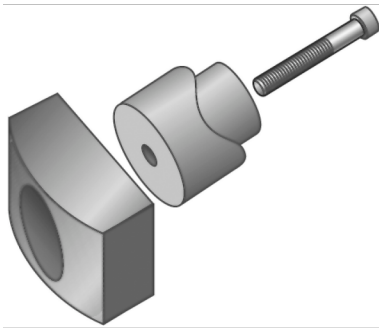

WZ124 KELIT saddle welding tool 75-125x20/25

2689050

Areas of application

Teflon-coated universal heating element for welding in saddles and for screwing onto the welding tool

Specifications

Product information	
VPE1	1 SA1
weight	0,254 KGM
text	KELIT saddle welding tool
INTRNR	85158090
main material group	TOOLS
material group	KELEN, KETRIX tools
code	WZ124

Art. No	label
2689050	75-125x20/25