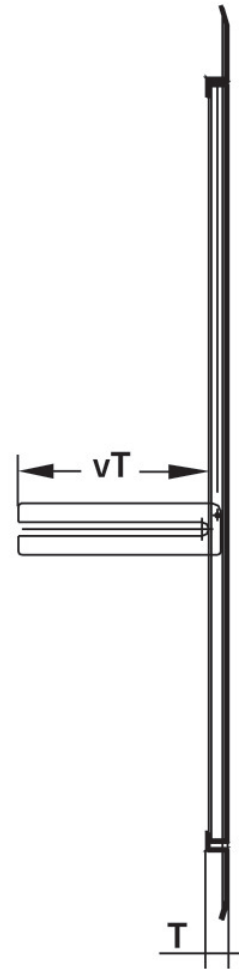

# KELOX<sub>FB</sub>

KM571 KELOX flush-mounted visible part 1-4 L:  
530mm

9000550

## Areas of application

?Sendzimir-galvanised lockable front door and frame, powder-coated, can be retrofitted with cylinder lock

Colour: White (RAL 9016)

Height: 530mm

## Article information

**colour** 9010

## Product information

**VPE1** 1,00 KT1

**VPE2** 114,00 PAL

**weight** 3,300 KGM

**text** KELOX flush-mounted visible part

**INTRNR** 84818099

**code** KM571

Symbolgrafik UP-Sichtteil