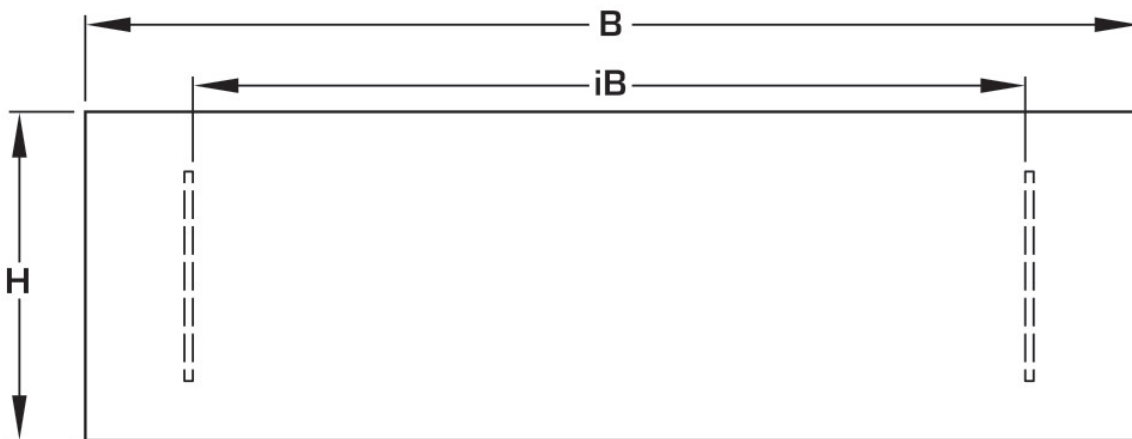

KELOX_{FB}

KM571 KELOX flush-mounted visible part 5-8 L:
760mm

9000650

Areas of application

?Sendzimir-galvanised lockable front door and frame, powder-coated, can be retrofitted with cylinder lock

Colour: White (RAL 9016)

Height: 530mm

Specifications

Article information

colour 9010

Product information

VPE1 1,00 KT1

VPE2 86,00 PAL

weight 4,600 KGM

text KELOX flush-mounted visible part

INTRNR 84818099

code KM571

Symbolgrafik UP-Sichtteil

Symbolgrafik Sichtblende

Art. No	label	t mm
9000650	5-8 L: 760mm	20

KE KELIT GmbH

A 4020 Linz, Ignaz-Mayer-Straße 17, Austria, Europe