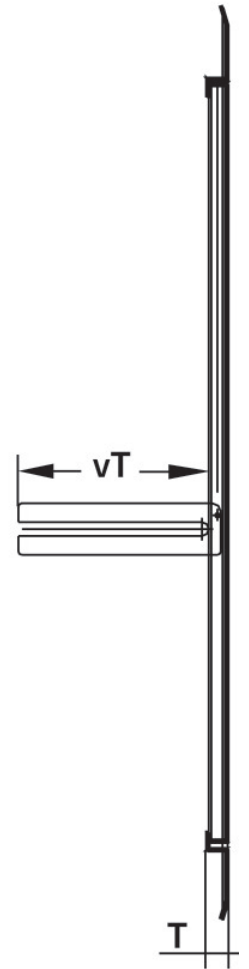

KELOX_{FB}

KM571 KELOX flush-mounted visible part 5-8 L:
760mm

9000650

Areas of application

?Sendzimir-galvanised lockable front door and frame, powder-coated, can be retrofitted with cylinder lock

Colour: White (RAL 9016)

Height: 530mm

Specifications

Article information

colour 9010

Product information

VPE1 1,00 KT1

VPE2 86,00 PAL

weight 4,600 KGM

text KELOX flush-mounted visible part

INTRNR 84818099

code KM571

Symbolgrafik UP-Sichtteil

Symbolgrafik Sichtblende

Art. No	label	t mm
9000650	5-8 L: 760mm	20

KE KELIT GmbH

A 4020 Linz, Ignaz-Mayer-Straße 17, Austria, Europe