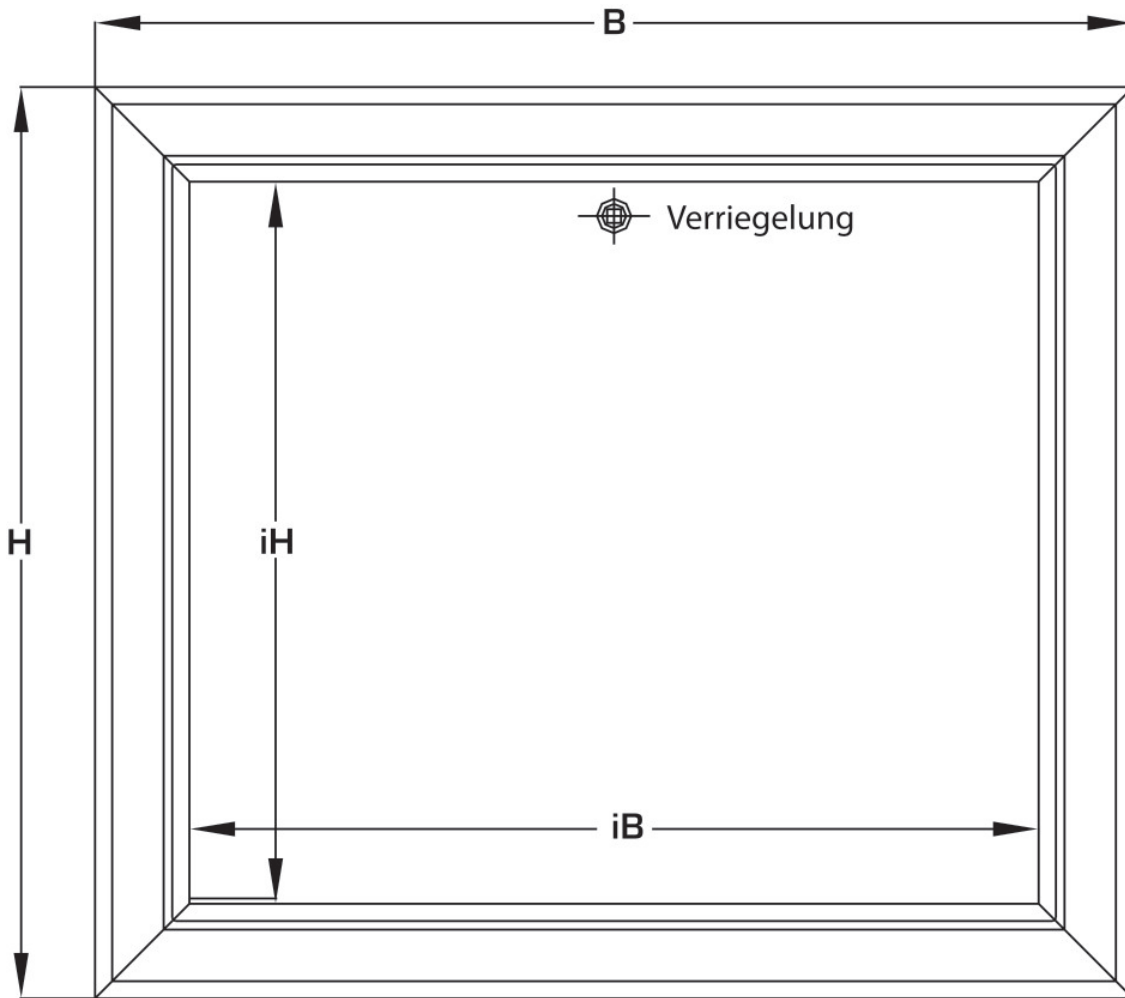

KELOX_{FB}

KM571 KELOX flush-mounted visible part 5-8 L:
760mm

9000650

Areas of application

?Sendzimir-galvanised lockable front door and frame, powder-coated, can be retrofitted with cylinder lock

Colour: White (RAL 9016)

Height: 530mm

Specifications

Article information

colour 9010

Product information

VPE1 1,00 KT1

VPE2 86,00 PAL

weight 4,600 KGM

text KELOX flush-mounted visible part

INTRNR 84818099

code KM571

Symbolgrafik UP-Sichtteil

Symbolgrafik Sichtblende

Art. No	label	t mm
9000650	5-8 L: 760mm	20

KE KELIT GmbH

A 4020 Linz, Ignaz-Mayer-Straße 17, Austria, Europe