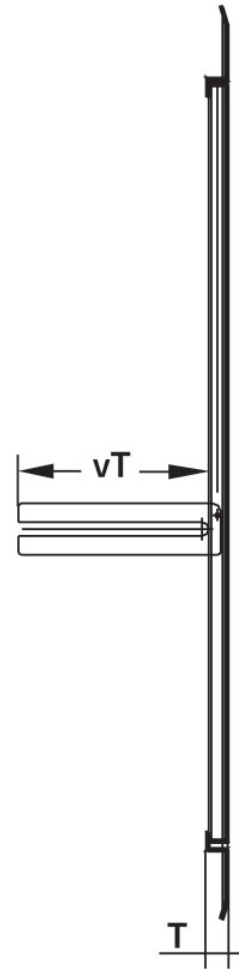

KELOX_{FB}

KM571 KELOX flush-mounted visible part 9-12 L:
910mm

9000750

Areas of application

?Sendzimir-galvanised lockable front door and frame, powder-coated, can be retrofitted with cylinder lock

Colour: White (RAL 9016)

Height: 530mm

Specifications

Article information

colour 9010

Product information

VPE1 1,00 KT1

VPE2 50,00 PAL

weight 7,700 KGM

text KELOX flush-mounted visible part

INTRNR 84818099

code KM571

Symbolgrafik UP-Sichtteil

Symbolgrafik Sichtblende

Art. No	label	t mm
9000750	9-12 L: 910mm	20

KE KELIT GmbH

A 4020 Linz, Ignaz-Mayer-Straße 17, Austria, Europe