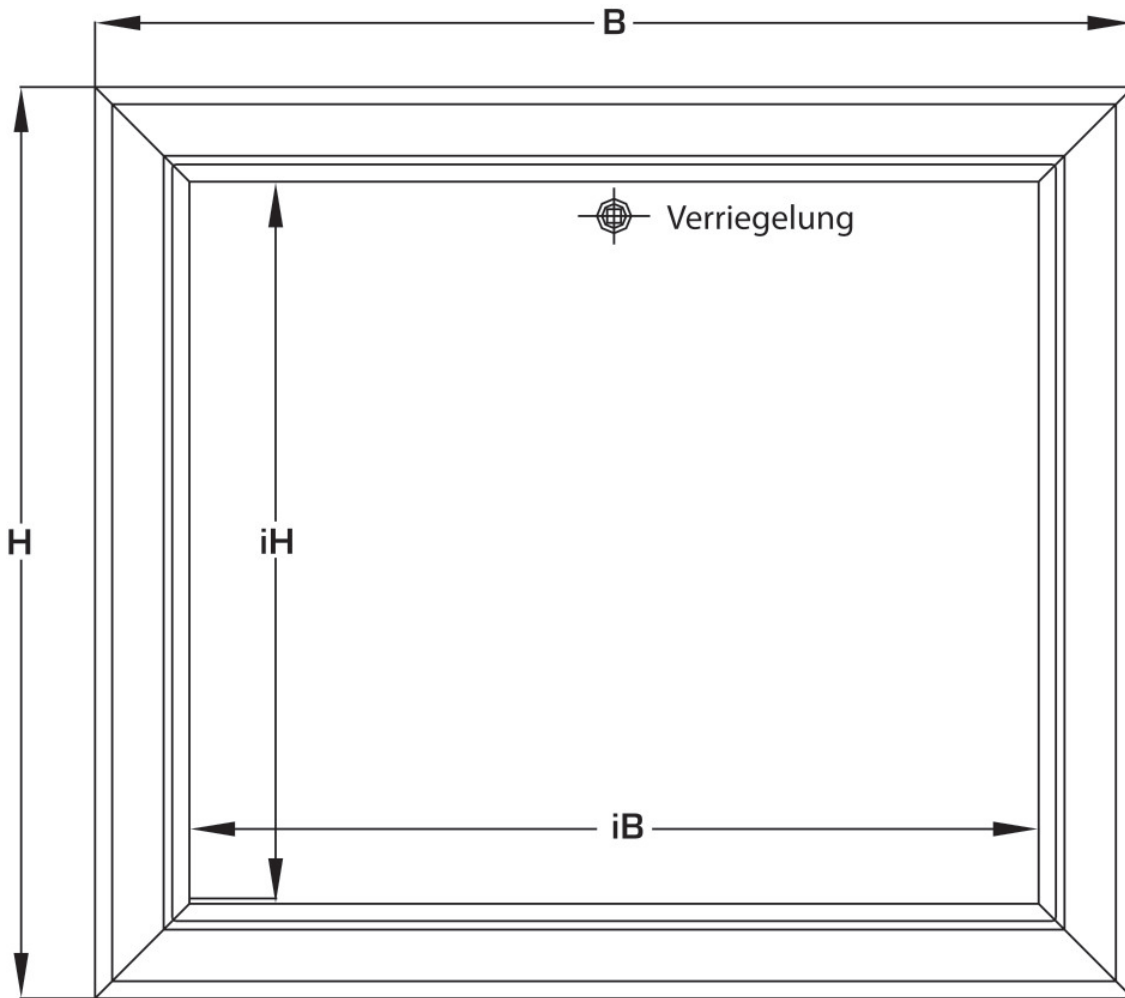

KELOX_{FB}

KM571 KELOX flush-mounted visible part 9-12 L:
910mm

9000750

Areas of application

?Sendzimir-galvanised lockable front door and frame, powder-coated, can be retrofitted with cylinder lock

Colour: White (RAL 9016)

Height: 530mm

Specifications

Article information

colour 9010

Product information

VPE1 1,00 KT1

VPE2 50,00 PAL

weight 7,700 KGM

text KELOX flush-mounted visible part

INTRNR 84818099

code KM571

Symbolgrafik UP-Sichtteil

Symbolgrafik Sichtblende

Art. No	label	t mm
9000750	9-12 L: 910mm	20

KE KELIT GmbH

A 4020 Linz, Ignaz-Mayer-Straße 17, Austria, Europe