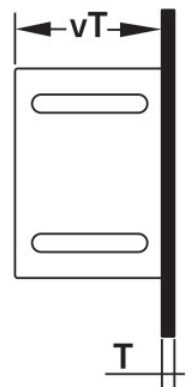

KELOX_{FB}

KM571 KELOX flush-mounted visible part 9-12 L:
910mm

9000750

Areas of application

?Sendzimir-galvanised lockable front door and frame, powder-coated, can be retrofitted with cylinder lock

Colour: White (RAL 9016)

Height: 530mm

Specifications

Article information

colour 9010

Product information

VPE1 1,00 KT1

VPE2 50,00 PAL

weight 7,700 KGM

text KELOX flush-mounted visible part

INTRNR 84818099

code KM571

Symbolgrafik UP-Sichtteil

Symbolgrafik Sichtblende

Art. No	label	t mm
9000750	9-12 L: 910mm	20

KE KELIT GmbH

A 4020 Linz, Ignaz-Mayer-Straße 17, Austria, Europe