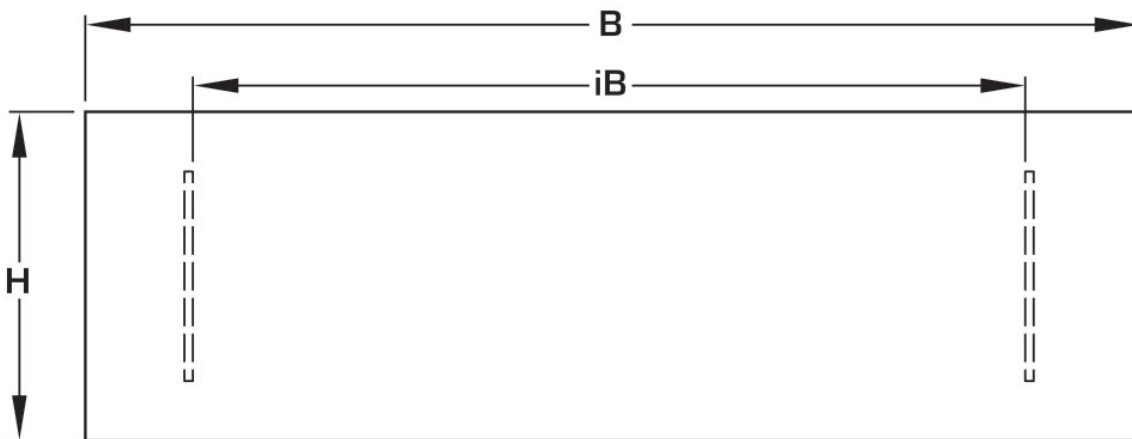

KELOX_{FB}

KM571 KELOX flush-mounted visible part 9-12 L:
910mm

9000750

Areas of application

?Sendzimir-galvanised lockable front door and frame, powder-coated, can be retrofitted with cylinder lock

Colour: White (RAL 9016)

Height: 530mm

Specifications

Article information

colour 9010

Product information

VPE1 1,00 KT1

VPE2 50,00 PAL

weight 7,700 KGM

text KELOX flush-mounted visible part

INTRNR 84818099

code KM571

Symbolgrafik UP-Sichtteil

Symbolgrafik Sichtblende

Art. No	label	t mm
9000750	9-12 L: 910mm	20

KE KELIT GmbH

A 4020 Linz, Ignaz-Mayer-Straße 17, Austria, Europe