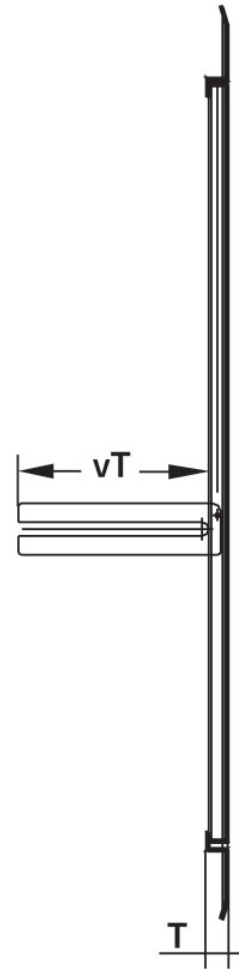

KELOX_{FB}

KM571 KELOX flush-mounted visible part Special size L: 1220mm

9000850

Areas of application

?Sendzimir-galvanised lockable front door and frame, powder-coated, can be retrofitted with cylinder lock

Colour: White (RAL 9016)

Height: 530mm

Specifications

Article information

colour 9010

Product information

VPE1 1,00 KT1

weight 10,200 KGM

text KELOX flush-mounted visible part

INTRNR 84818099

code KM571

Symbolgrafik UP-Sichtteil

Symbolgrafik Sichtblende

Art. No	label	t mm
9000850	Special size L: 1220mm	20

KE KELIT GmbH

A 4020 Linz, Ignaz-Mayer-Straße 17, Austria, Europe