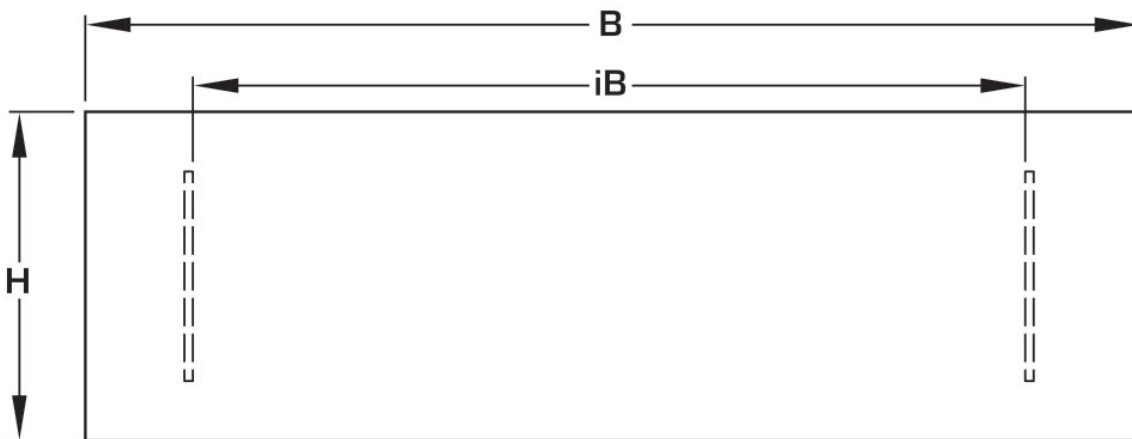

KELOX_{FB}

KM571 KELOX flush-mounted visible part Special size L: 1220mm

9000850

Areas of application

?Sendzimir-galvanised lockable front door and frame, powder-coated, can be retrofitted with cylinder lock

Colour: White (RAL 9016)

Height: 530mm

Specifications

Article information

colour 9010

Product information

VPE1 1,00 KT1

weight 10,200 KGM

text KELOX flush-mounted visible part

INTRNR 84818099

code KM571

Symbolgrafik UP-Sichtteil

Symbolgrafik Sichtblende

Art. No	label	t mm
9000850	Special size L: 1220mm	20

KE KELIT GmbH

A 4020 Linz, Ignaz-Mayer-Straße 17, Austria, Europe