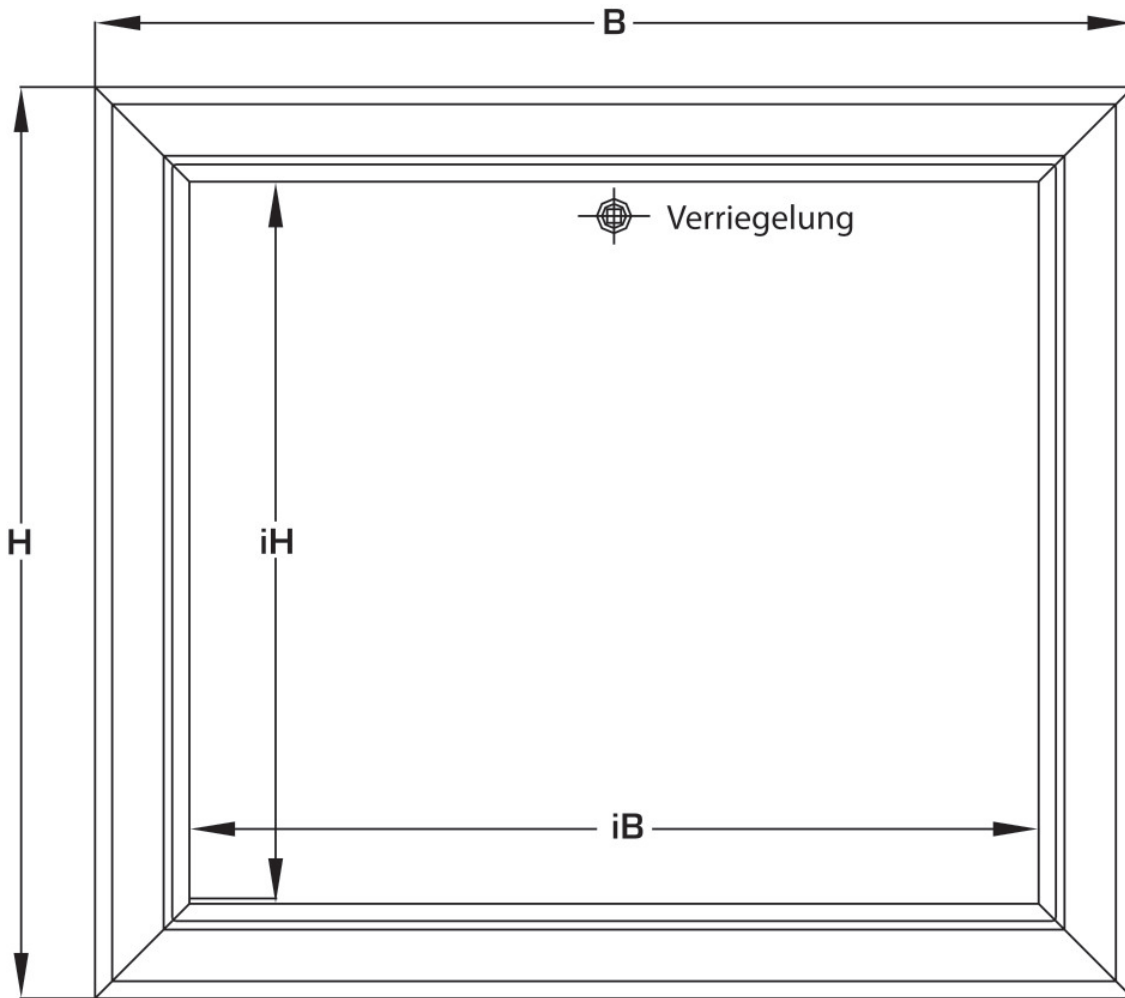

KELOX_{FB}

KM571 KELOX flush-mounted visible part Special size L: 1220mm

9000850

Areas of application

?Sendzimir-galvanised lockable front door and frame, powder-coated, can be retrofitted with cylinder lock

Colour: White (RAL 9016)

Height: 530mm

Specifications

Article information

colour 9010

Product information

VPE1 1,00 KT1

weight 10,200 KGM

text KELOX flush-mounted visible part

INTRNR 84818099

code KM571

Symbolgrafik UP-Sichtteil

Symbolgrafik Sichtblende

Art. No	label	t mm
9000850	Special size L: 1220mm	20

KE KELIT GmbH

A 4020 Linz, Ignaz-Mayer-Straße 17, Austria, Europe