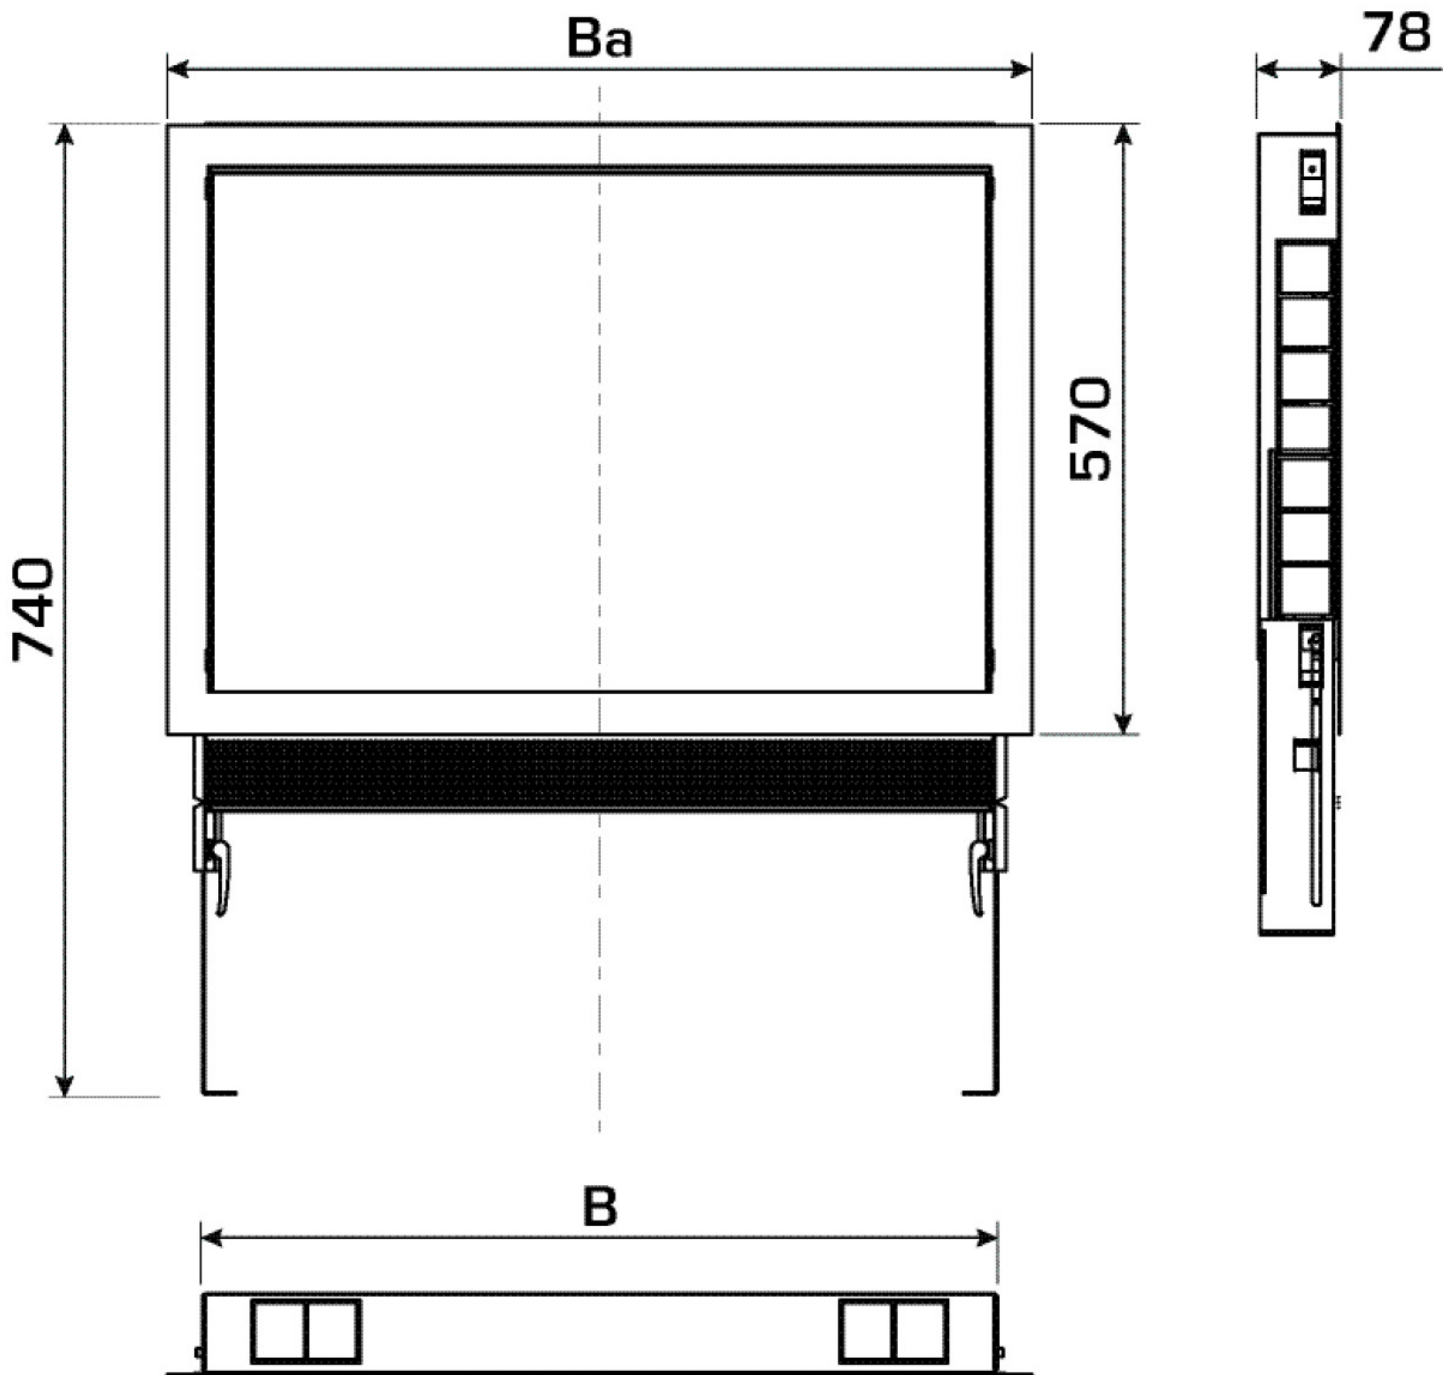

KELOX_{FB}

KM576 KELOX flush-mounted manifold cabinet
with metal cover 13-15 L: 1350mm SET

9003500

Areas of application

?Galvanised universal sheet metal cabinet (1mm), can be connected from below or at the side, height-adjustable feet with special length up to 32cm raised floor, plaster trim element below cabinet, including plaster net and plaster protection for inside the cabinet protruding on the plaster trim element, including manifold brackets, galvanised lockable front doors and frame, powder-coated. Space for straight or 90° connection sets KM593E. Number of manifold outlets matched to KMU590E, KMP590E, KMP590Z and KMP590D FB stainless steel manifolds!

Colour: white (RAL 9016)

Cabinet depth: 75mm

Installation height: 630mm above finished floor

KE KELIT GmbH

A 4020 Linz, Ignaz-Mayer-Straße 17, Austria, Europe

PHONE +43 (0) 50 779 **E-MAIL** office@kekelit.com

www.kekelit.com

Specifications

Article information

colour 9016

Product information

VPE1 1,00 KT1

VPE2 10,00 PAL

weight 19,700 KGM

text KELOX flush-mounted manifold cabinet with metal cover

INTRNR 84818099

code KM576

Art. No	label	t mm
9003500	13-15 L: 1350mm SET	78