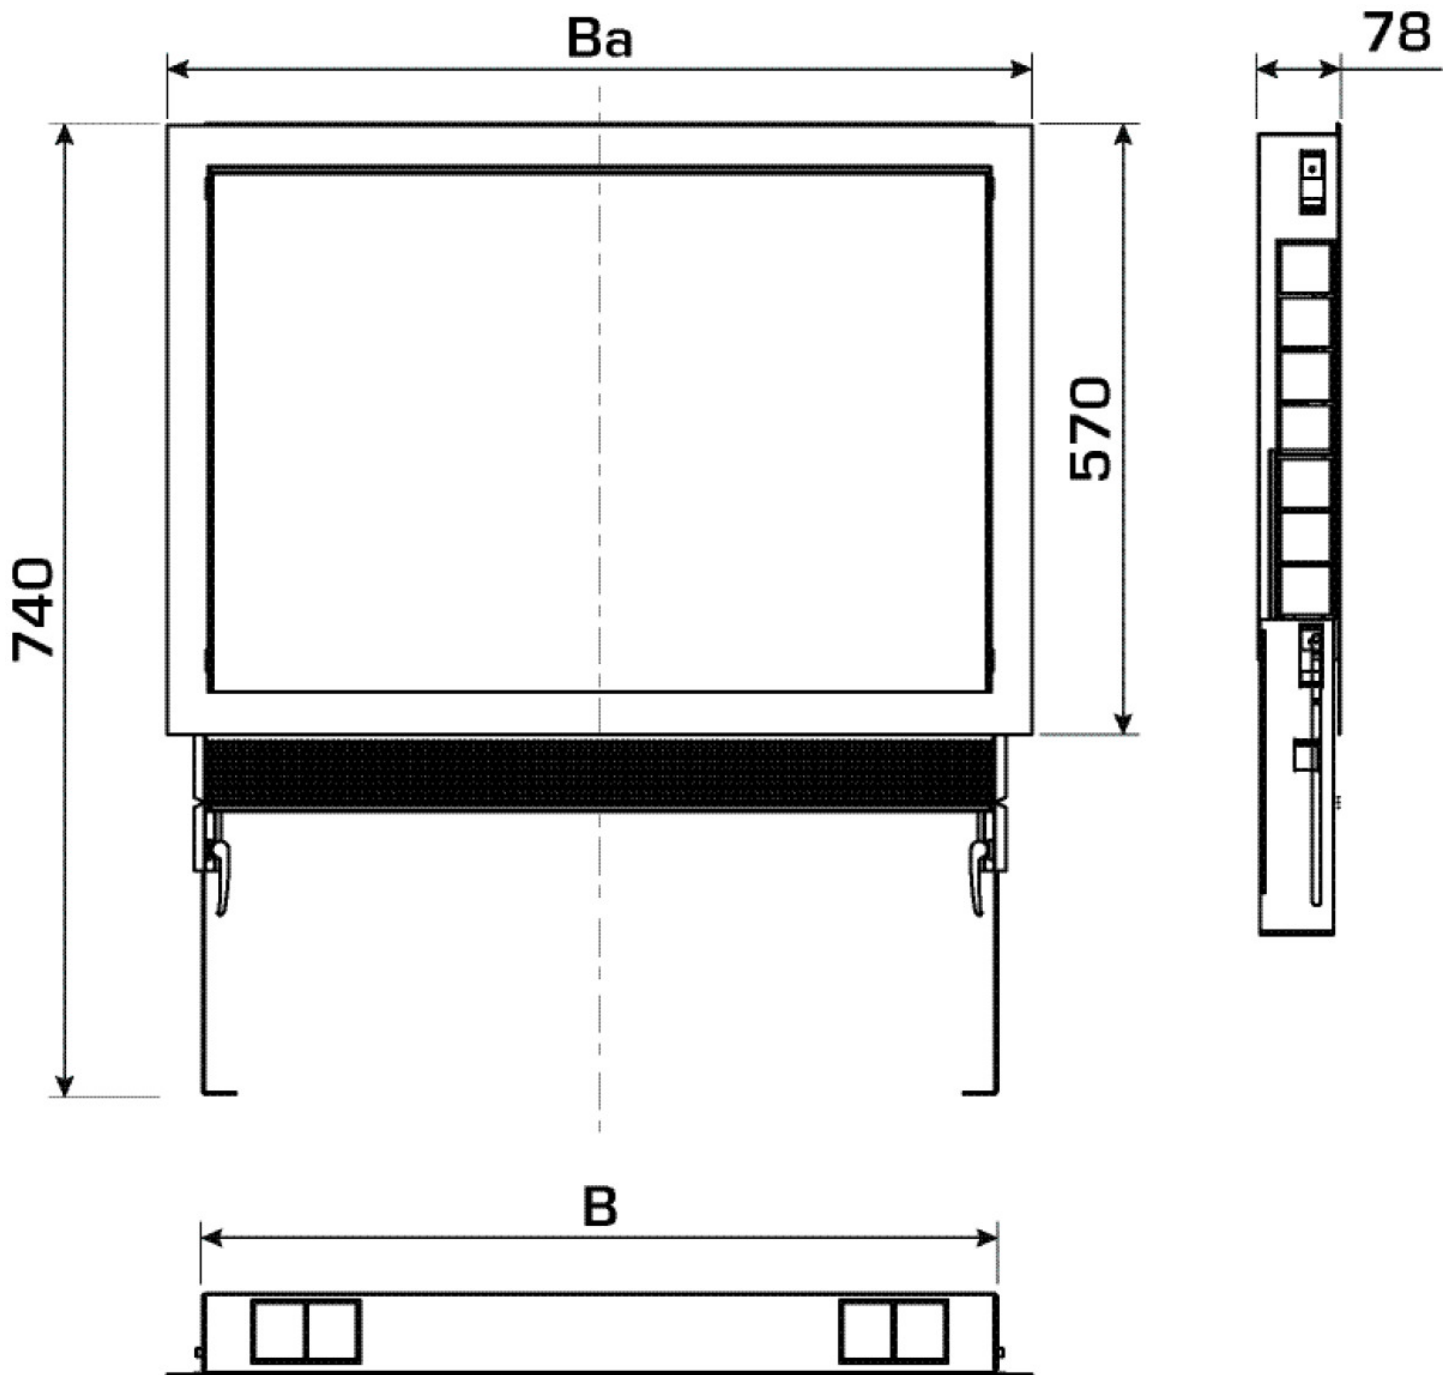

### Areas of application

Stacking frame for KM576 KELOX distribution cabinet with metal cover to increase the installation depth by 70mm.

This means it is also compatible with KU590E.

## Article information

**colour** 9010

## Product information

**VPE1** 1,00 KT1

**weight** 4,140 KGM

**text** KELOX manifold cabinet stacking frame

**INTRNR** 84818099

**code** KM576AR

Art. No	label	t mm
9003110	1-2 L:400	70