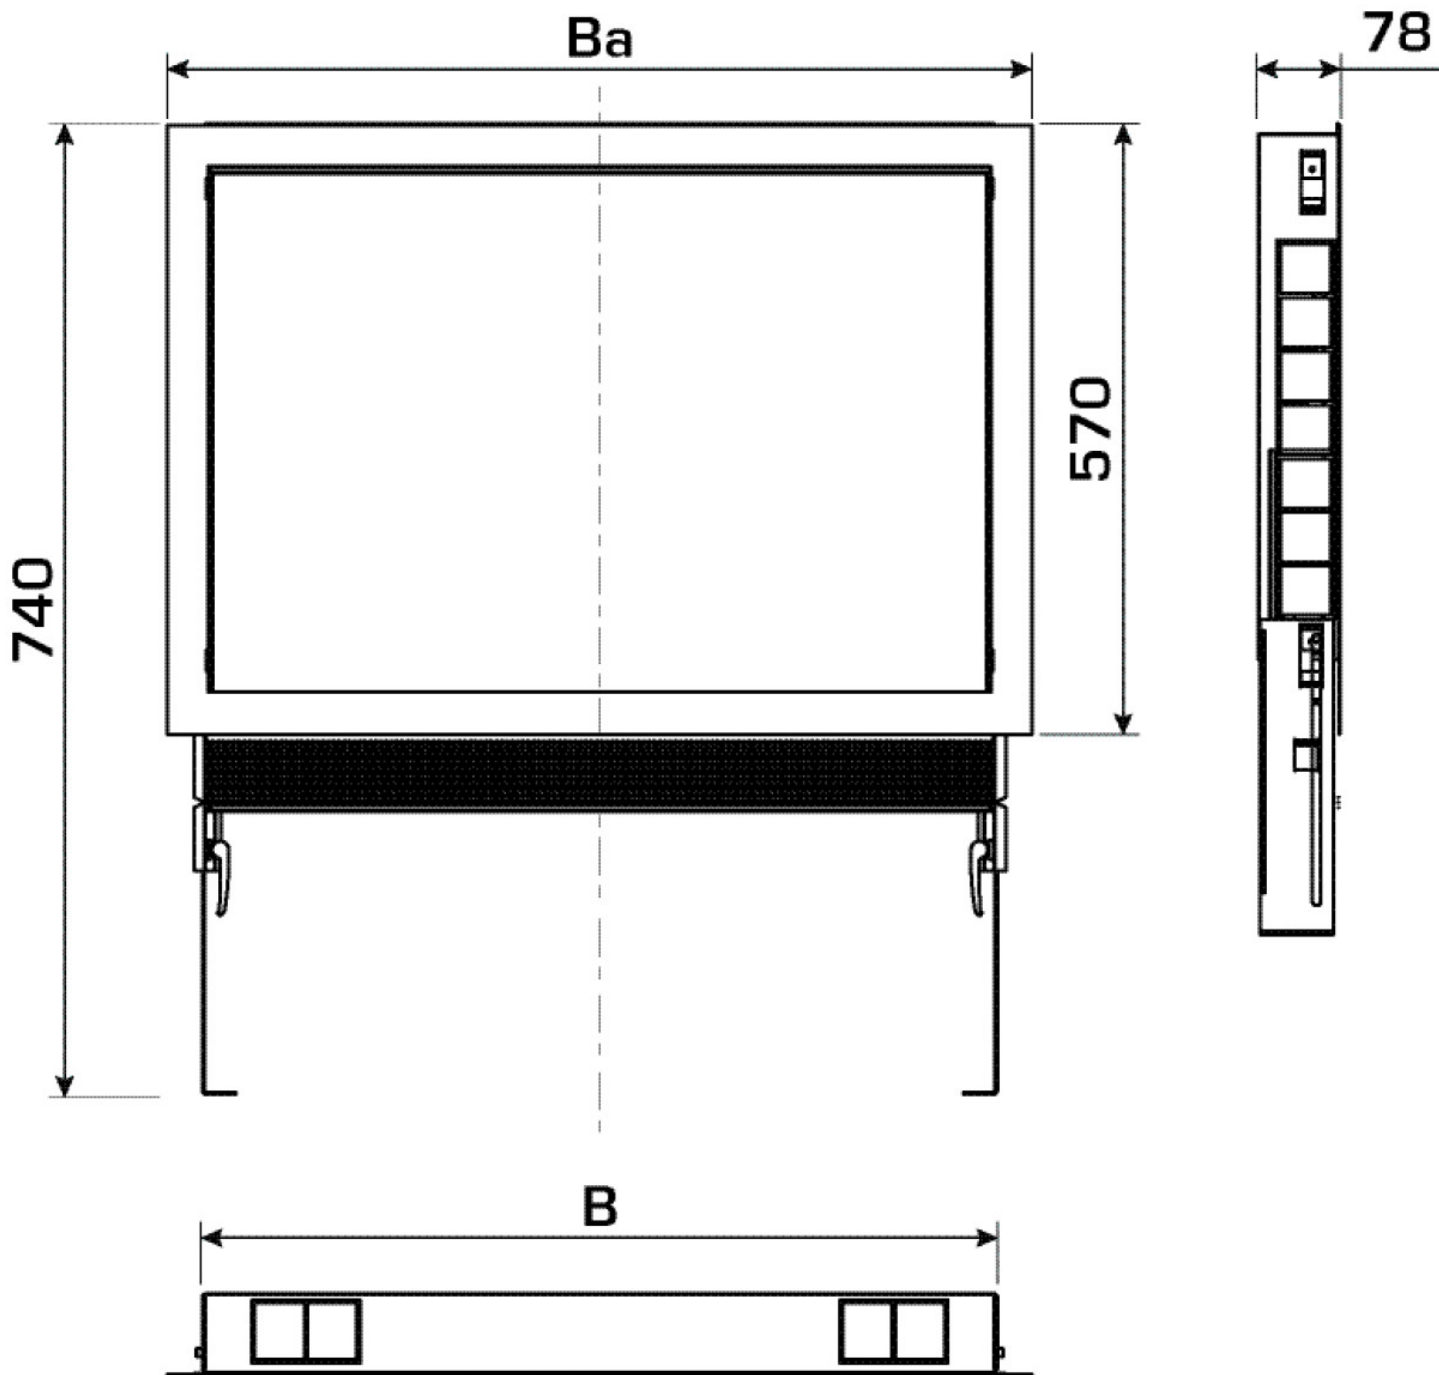

Art. No	label
9003120	1-2/70