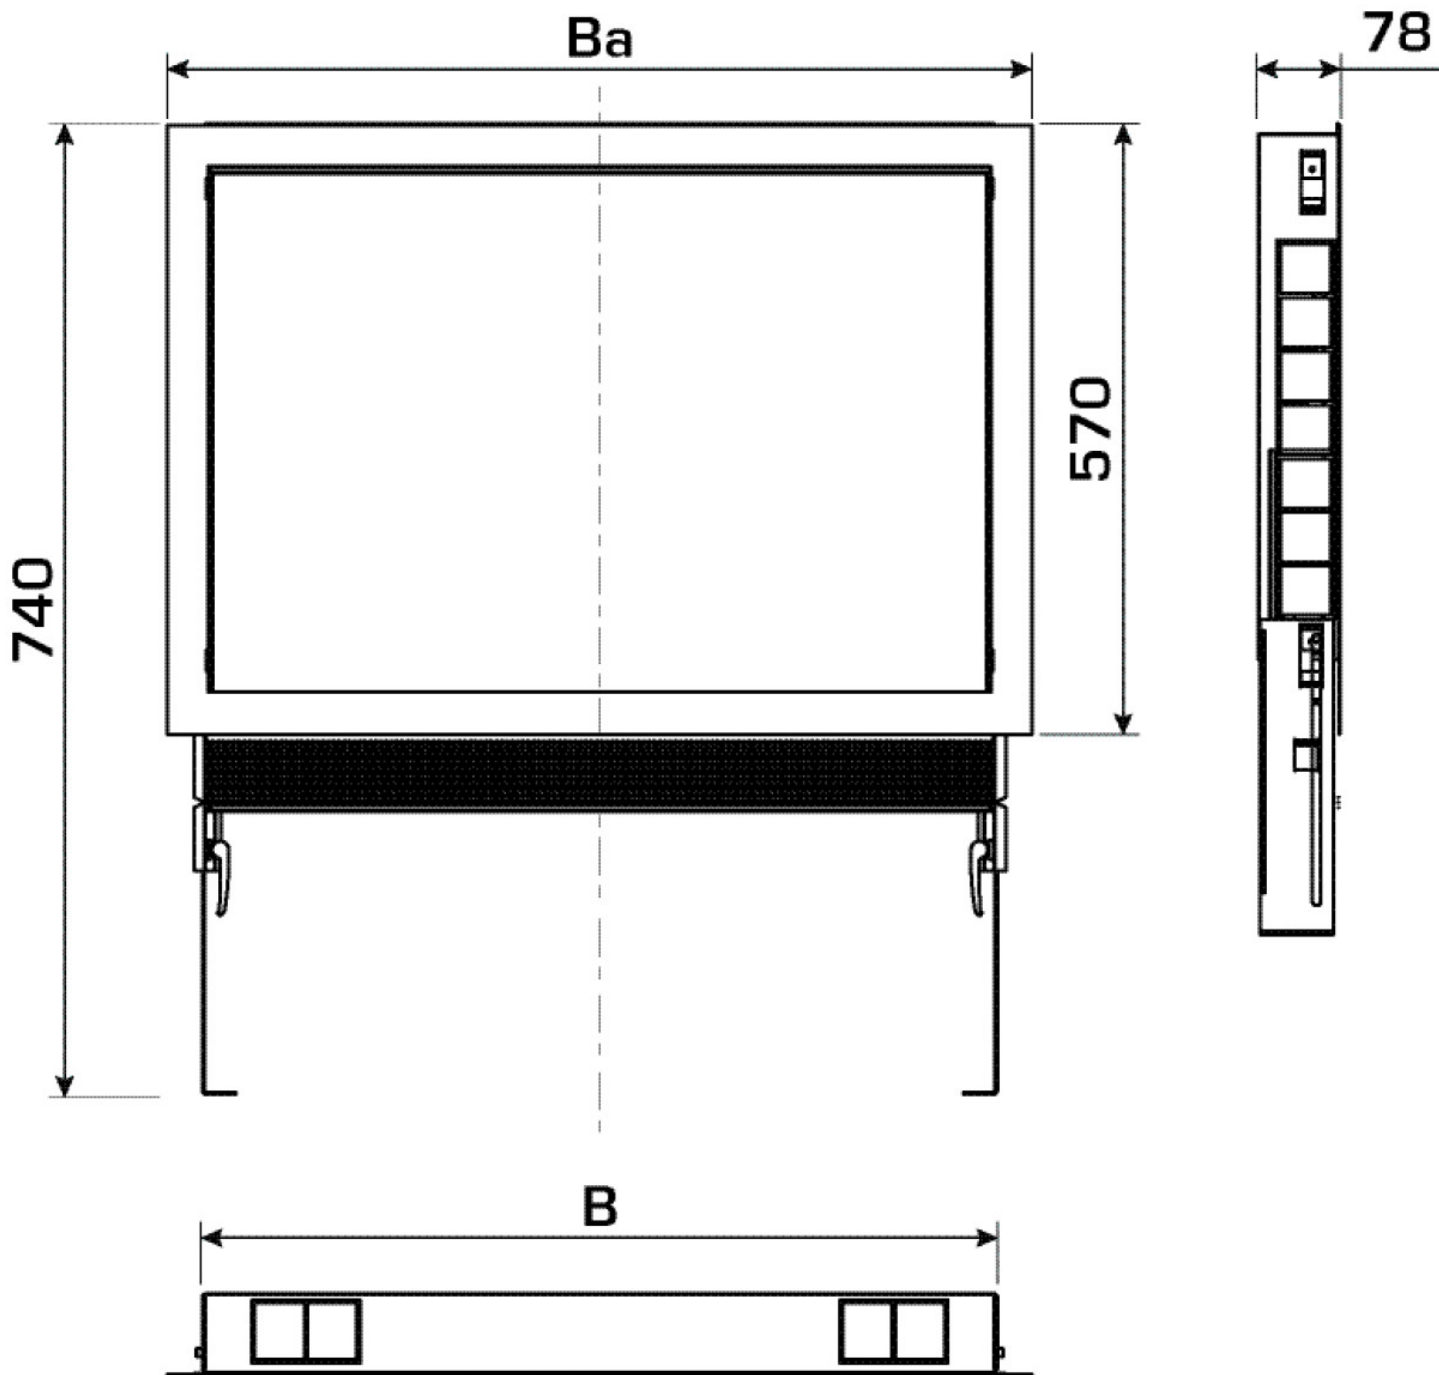

# KELOX<sub>FB</sub>

KM576SB KELOX manifold cabinet modesty panel for plaster trim 9-12/70

9003420

## Areas of application

Optional modesty panel in white for KM576 KELOX distribution cabinet with metal cover as replace for the plaster trim element for retrofitting, height 85mm

## Article information

**colour** 9010

## Product information

**VPE1** 1,00 KT1

**weight** 1,900 KGM

**text** KELOX manifold cabinet modesty panel for plaster trim

**INTRNR** 84818099

**code** KM576SB

Art. No	label
9003420	9-12/70